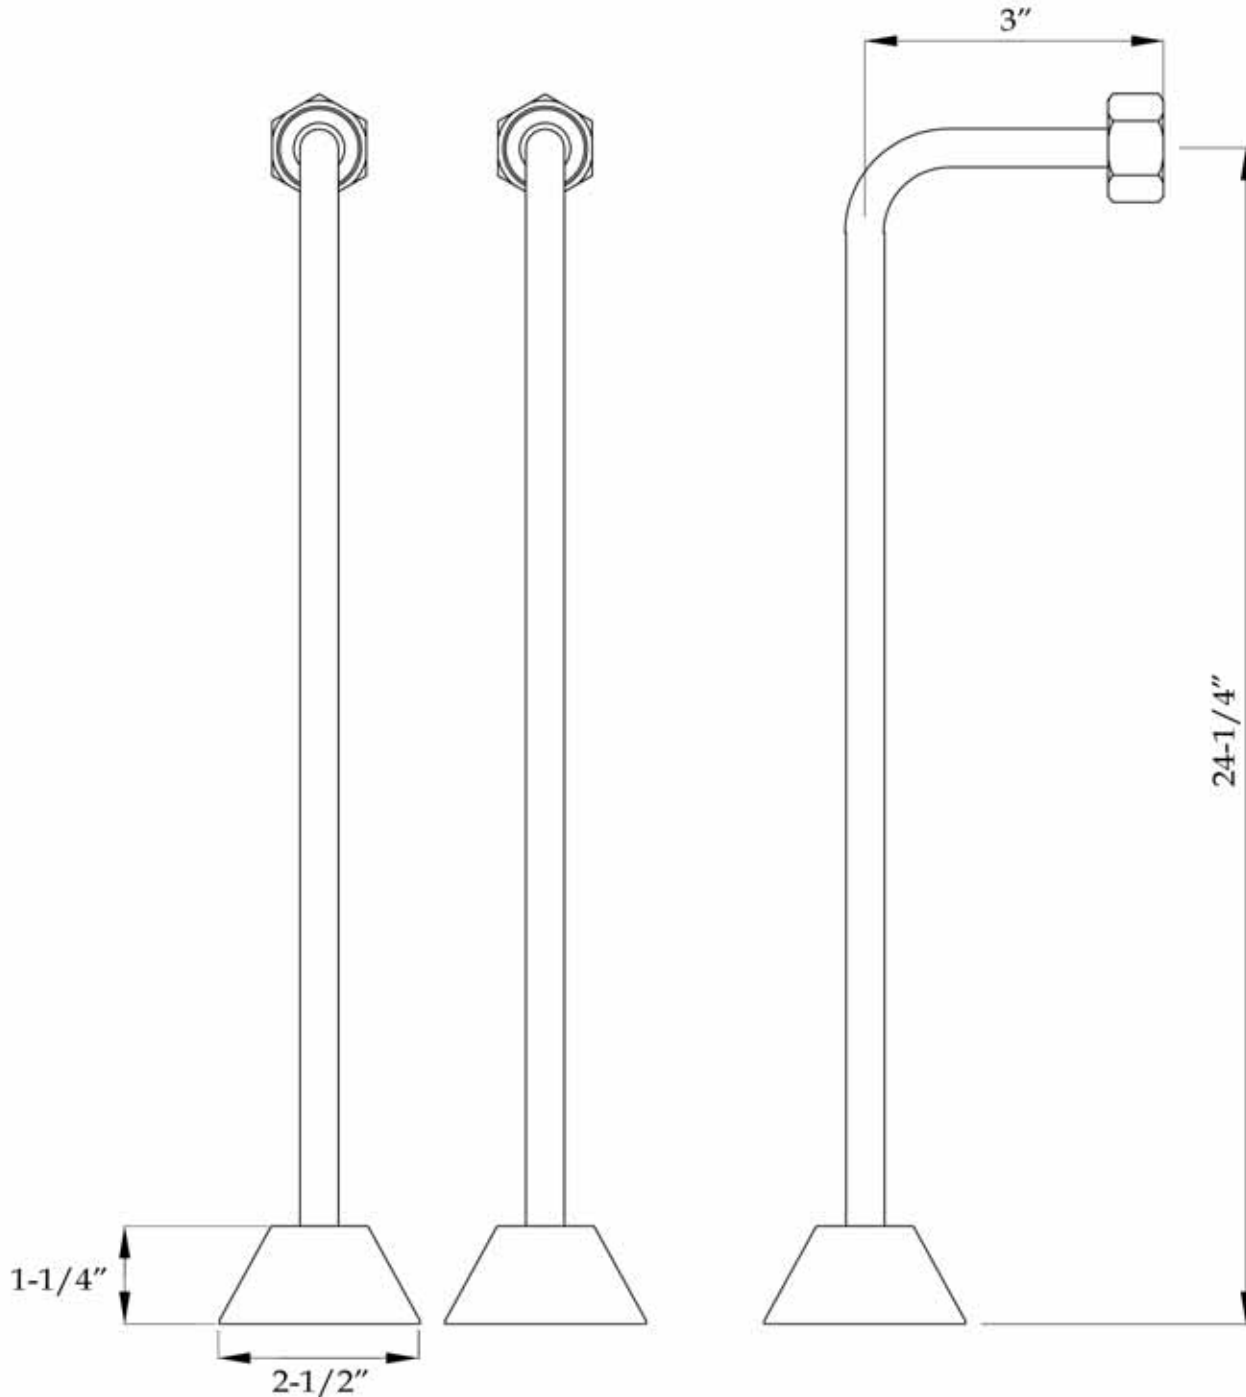

MAIDSTONE

[www.MaidstoneSupply.com](http://www.MaidstoneSupply.com)

Single Offset Tub Supply Lines without Shut-off Valves

Part No:123SO1-NS

Contact Maidstone for additional information and specifications. For complete warranty information and a list of dealers visit [www.MaidstoneSupply.com](http://www.MaidstoneSupply.com). All products and specifications are subject to change without notice. Maidstone is not responsible for typographical and/or dimensional errors. Typographical errors are subject to correction.

Note: Rough-in dimensions may vary  $\pm 1/2"$  and are subject to change. No responsibility is assumed by Maidstone.