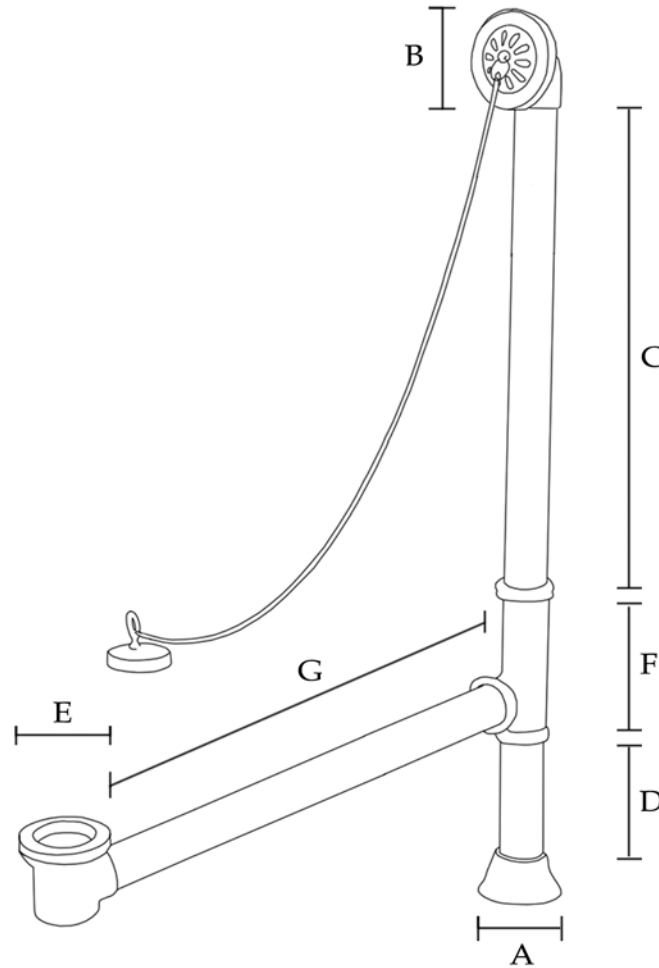

MAIDSTONE

www.MaidstoneSupply.com

Tub Drain

Part No:122CS1

(A) Flange: 3" OD	(D) Short Tube: 5" L	(G) Waste Tube: 18-3/4" L *
(B) Overflow Plate: 3" OD	(E) Strainer: 2-3/4" OD	
(C) Overflow Tube: 22" L *	(F) "T": 5-1/2" L	Designed to fit new clawfoot tubs

Note: Rough-in dimensions may vary +/- 1/2" and are subject to change. No responsibility is assumed by Maidstone.