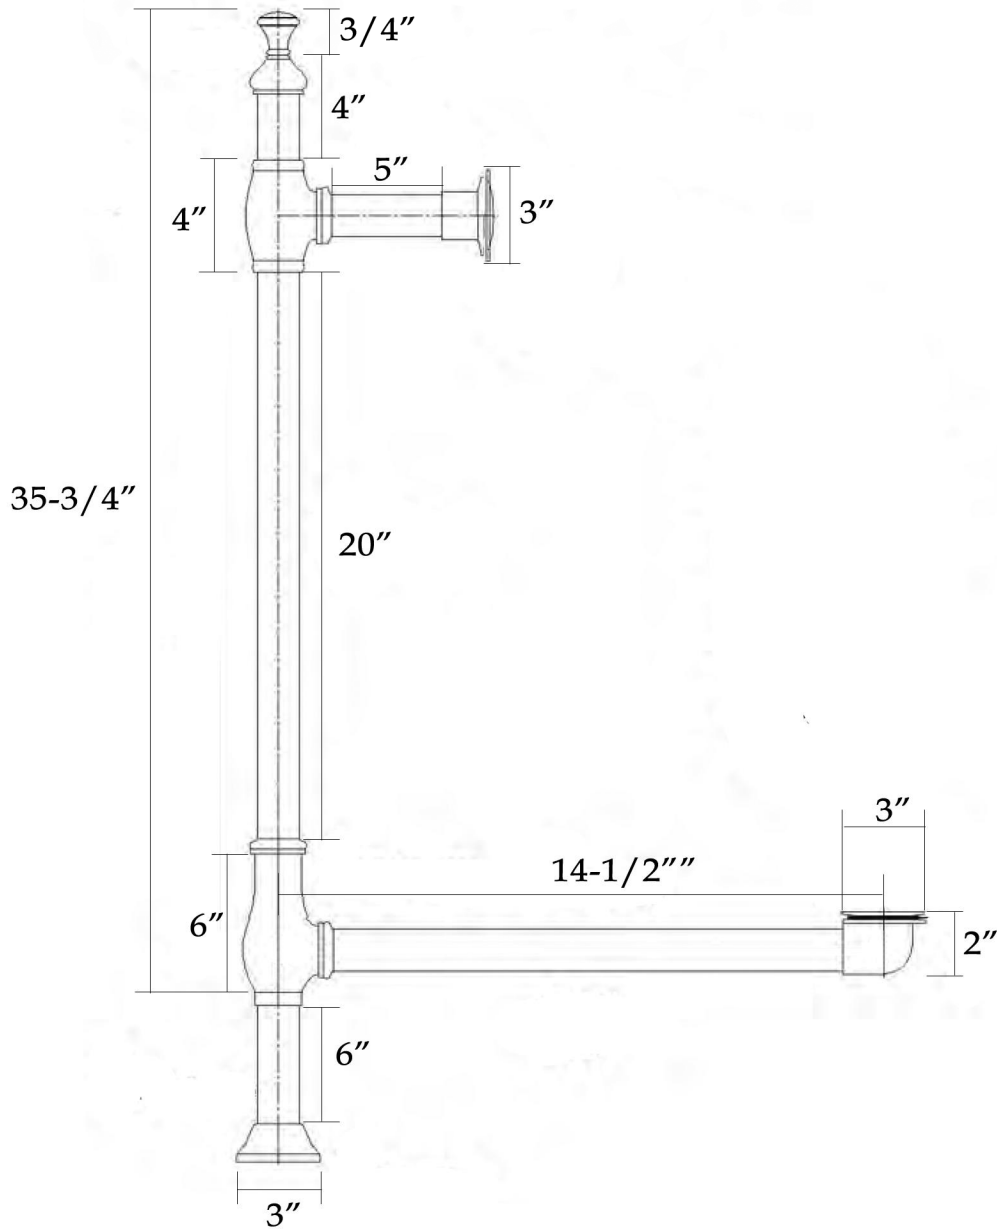

MAIDSTONE

www.MaidstoneSupply.com

Tower Tub Drain

Part No:122-TOW1

Contact Maidstone for additional information and specifications. For complete warranty information and a list of dealers visit [www.MaidstoneSupply.com](http://www.MaidstoneSupply.com). All products and specifications are subject to change without notice. Maidstone is not responsible for typographical and/or dimensional errors. Typographical errors are subject to correction.

Note: Rough-in dimensions may vary +/- 1/2" and are subject to change. No responsibility is assumed by Maidstone.