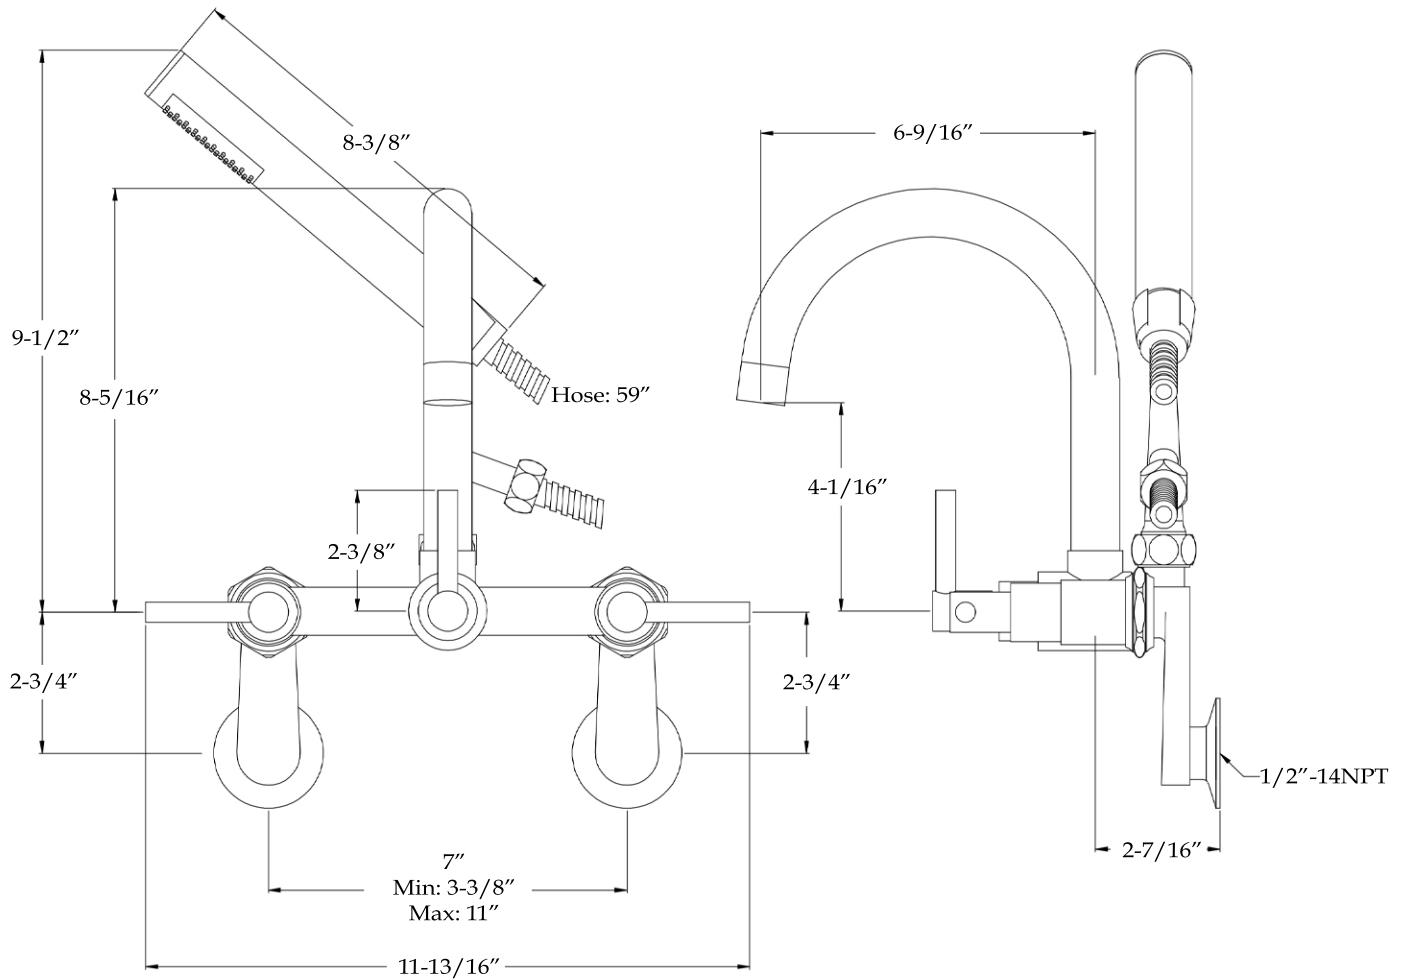

MAIDSTONE

www.MaidstoneSupply.com

Gooseneck Wall Mount Tub Faucet

Part No: 121-GSW4-ML

Contact Maidstone for additional information and specifications. For complete warranty information and a list of dealers visit [www.MaidstoneSupply.com](http://www.MaidstoneSupply.com). All products and specifications are subject to change without notice. Maidstone is not responsible for typographical and/or dimensional errors. Typographical errors are subject to correction.

Note: Rough-in dimensions may vary +/- 1/2" and are subject to change. No responsibility is assumed by Maidstone.