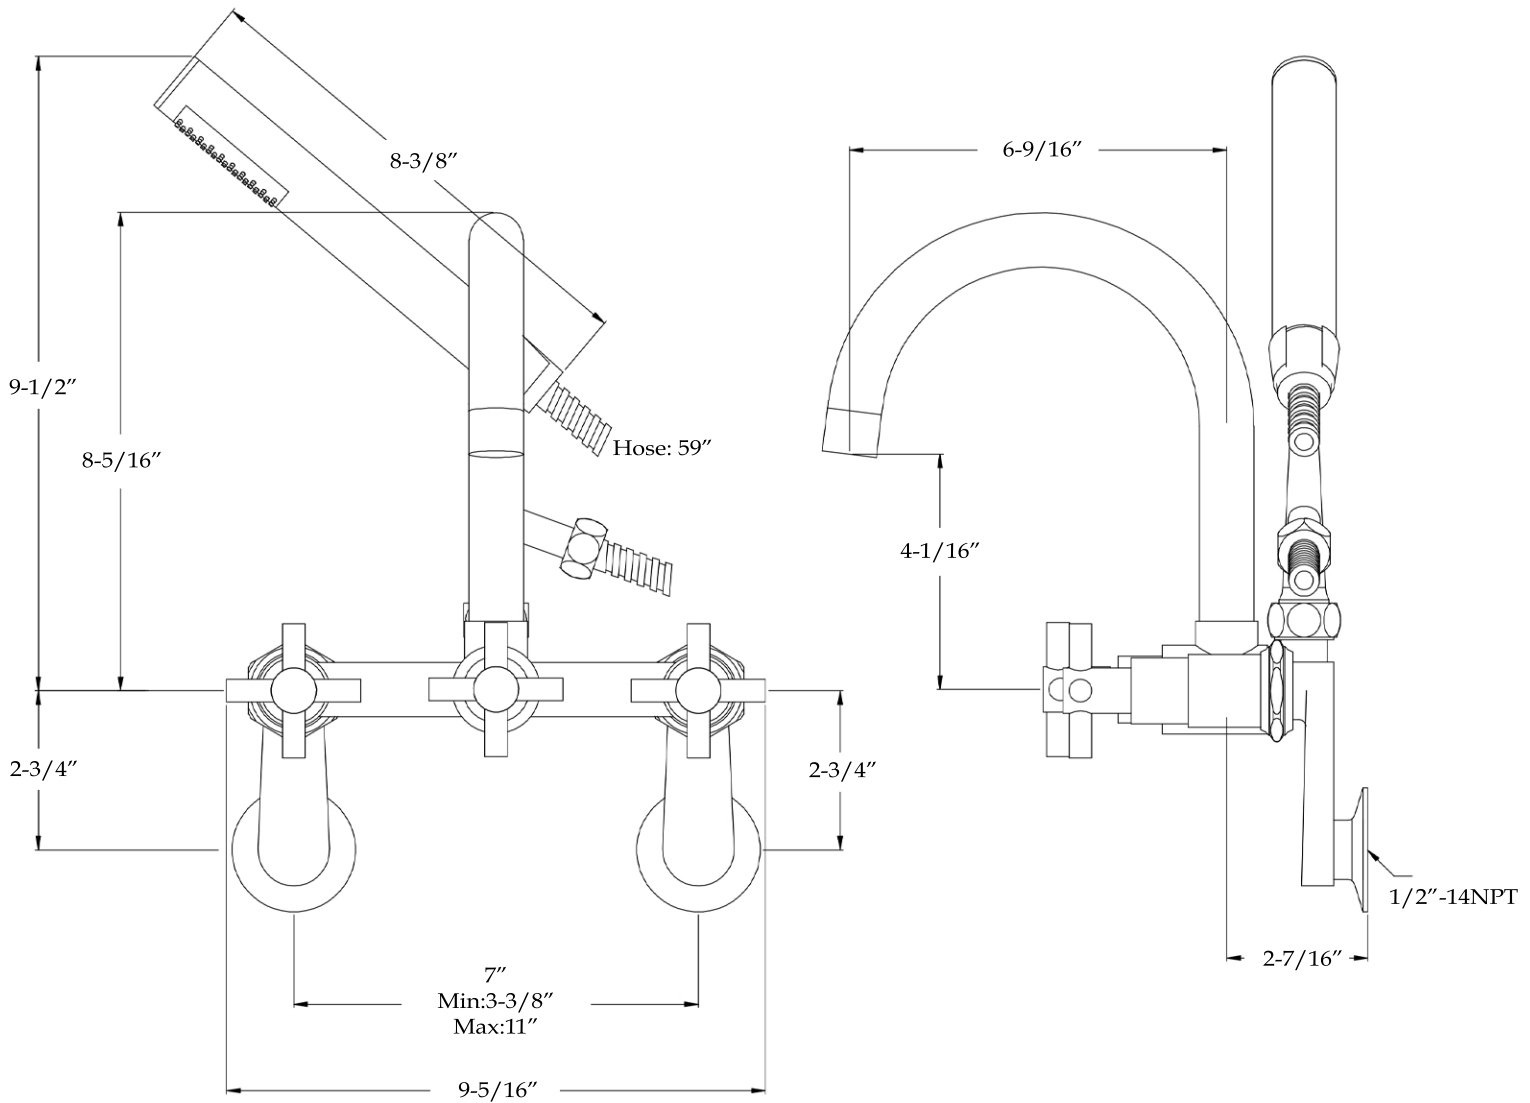

MAIDSTONE

www.MaidstoneSupply.com

Gooseneck Wall Mount Tub Faucet Part No: 121-GSW3-MC

Contact Maidstone for additional information and specifications. For complete warranty information and a list of dealers visit www.MaidstoneSupply.com. All products and specifications are subject to change without notice. Maidstone is not responsible for typographical and/or dimensional errors. Typographical errors are subject to correction.

Note: Rough-in dimensions may vary +/- 1/2" and are subject to change. No responsibility is assumed by Maidstone.