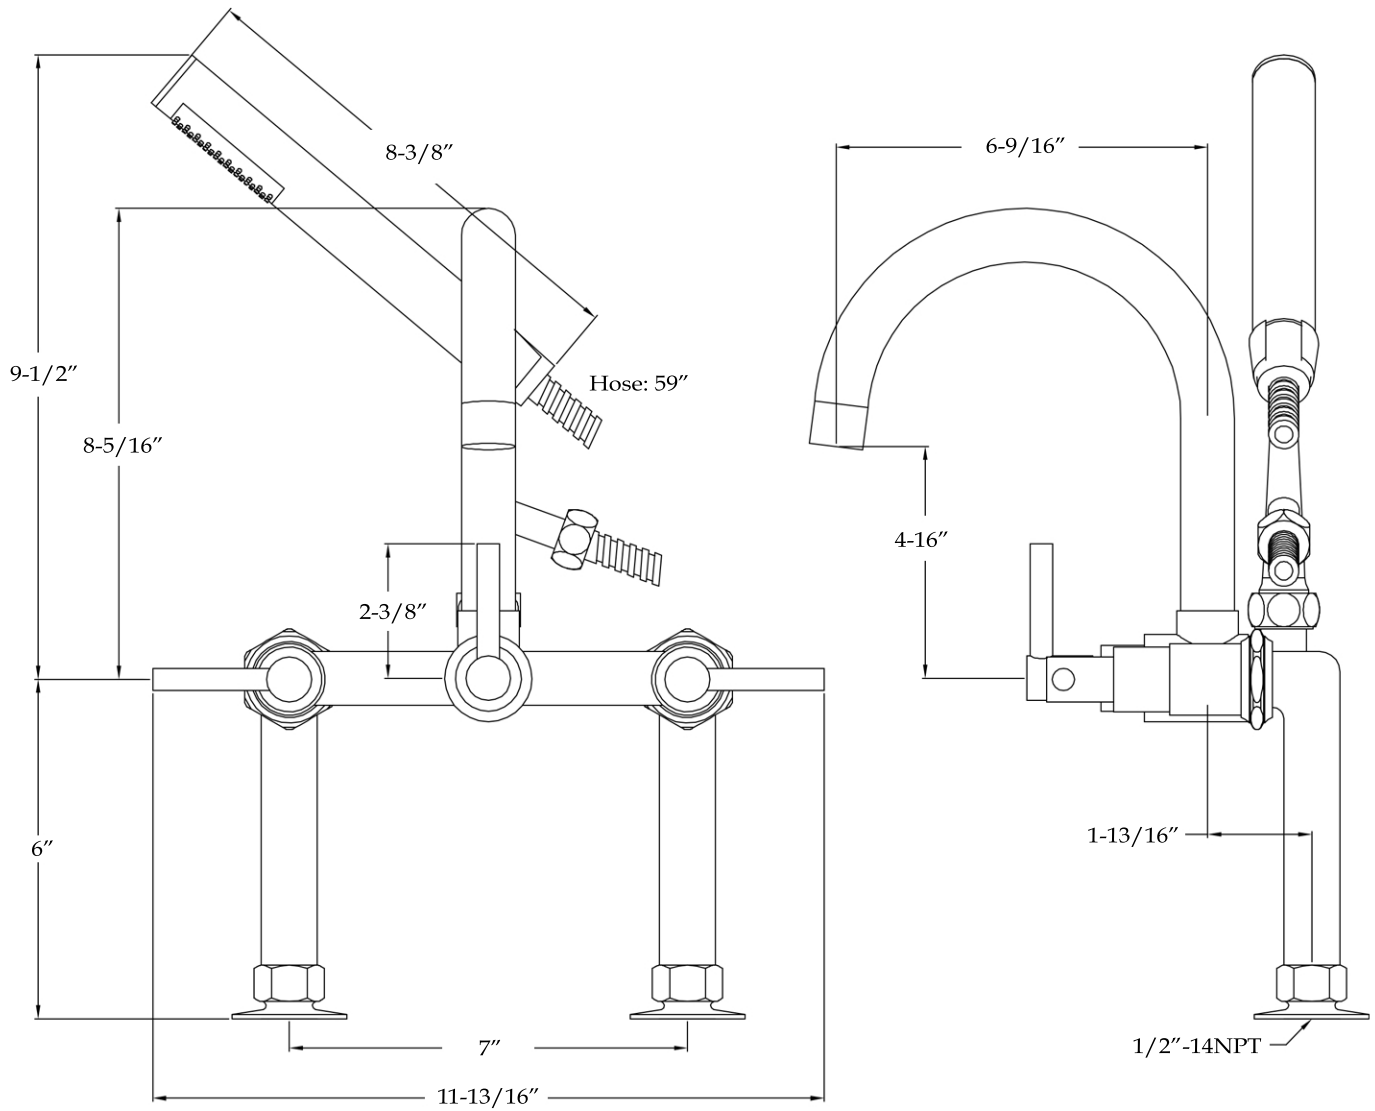

MAIDSTONE

www.MaidstoneSupply.com

Gooseneck Deck Mount Tub Faucet

Part No: 121-GSR3-ML

Contact Maidstone for additional information and specifications. For complete warranty information and a list of dealers visit www.MaidstoneSupply.com. All products and specifications are subject to change without notice. Maidstone is not responsible for typographical and/or dimensional errors. Typographical errors are subject to correction.

Note: Rough-in dimensions may vary +/- 1/2" and are subject to change. No responsibility is assumed by Maidstone.