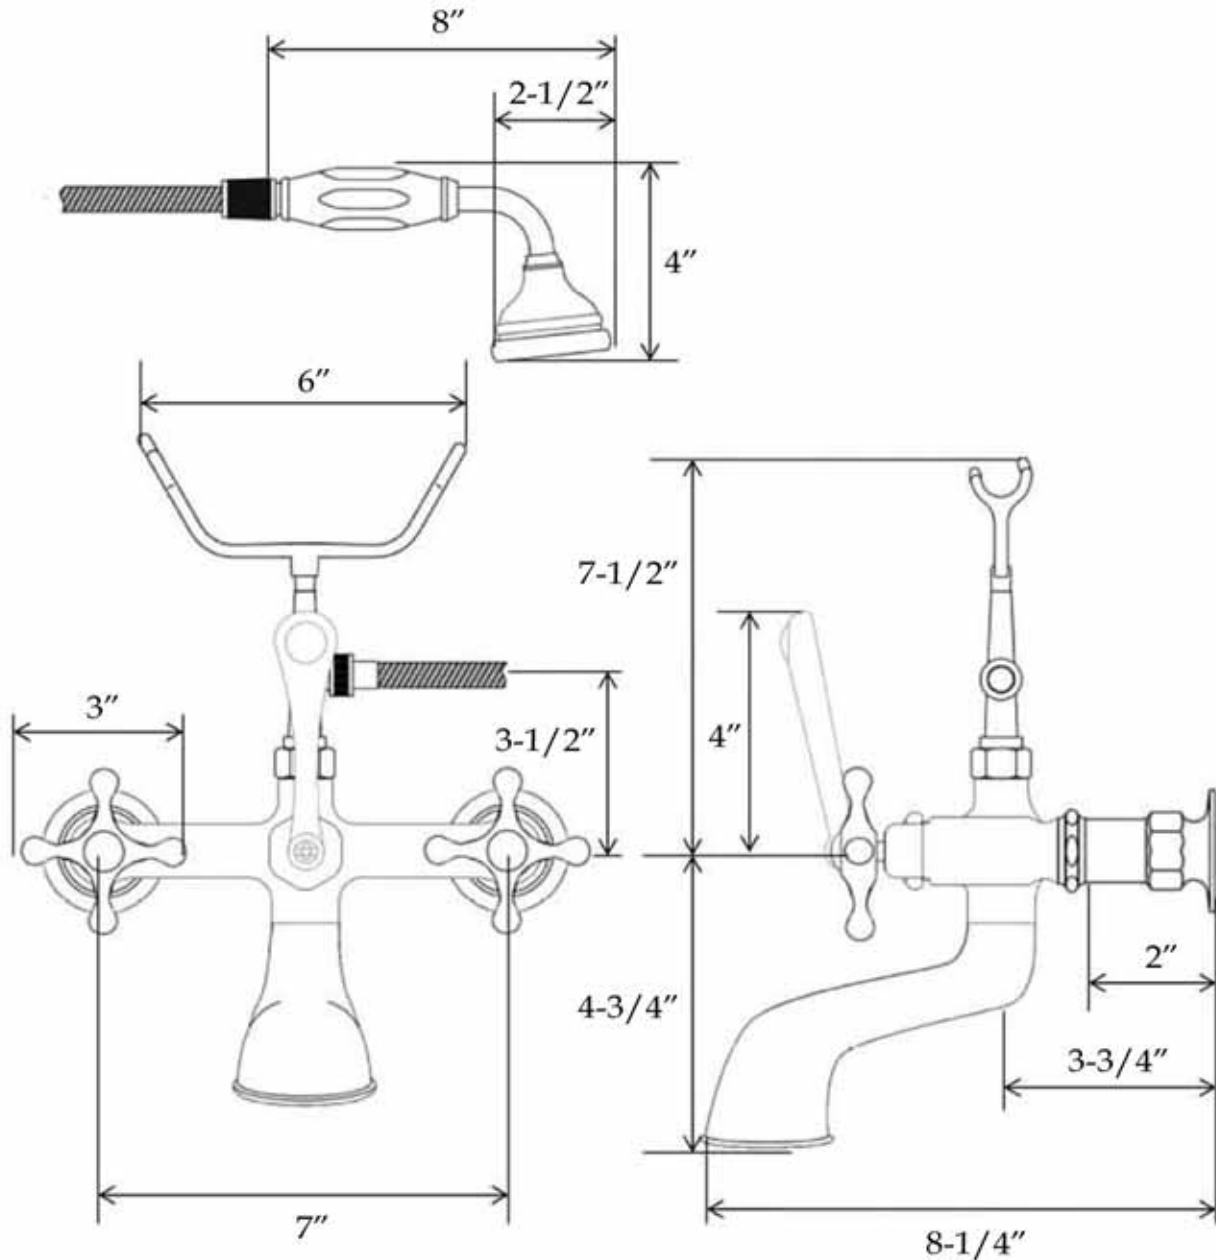

MAIDSTONE

www.MaidstoneSupply.com

Low Spout British Telephone Clawfoot Faucet

Part No:121-ETBW2-1MC

Contact Maidstone for additional information and specifications. For complete warranty information and a list of dealers visit www.MaidstoneSupply.com. All products and specifications are subject to change without notice. Maidstone is not responsible for typographical and/or dimensional errors. Typographical errors are subject to correction.

Note: Rough-in dimensions may vary +/- 1/2" and are subject to change. No responsibility is assumed by Maidstone.