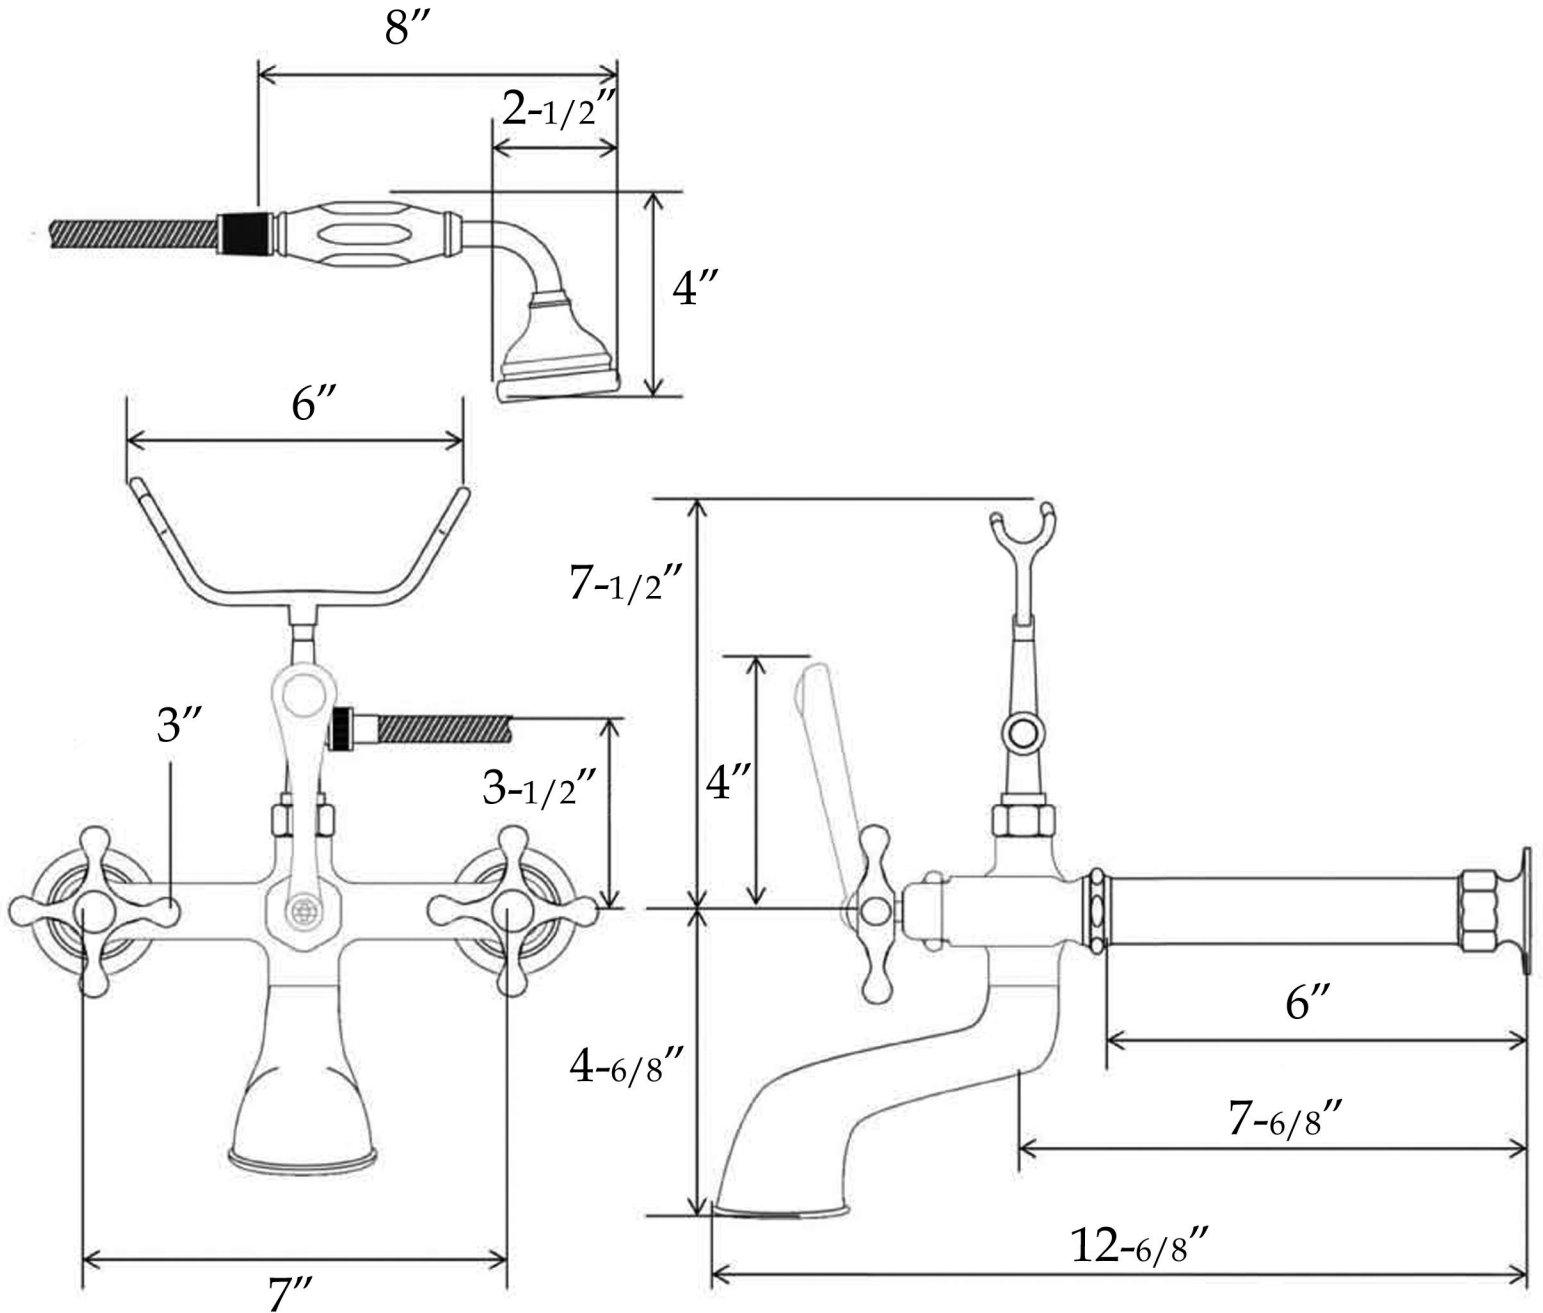

MAIDSTONE

[www.MaidstoneSupply.com](http://www.MaidstoneSupply.com)

Bath Wall Mount Tub Faucet

Part No:121-ETBW1-1MC

Contact Maidstone for additional information and specifications. For complete warranty information and a list of dealers visit [www.MaidstoneSupply.com](http://www.MaidstoneSupply.com). All products and specifications are subject to change without notice. Maidstone is not responsible for typographical and/or dimensional errors. Typographical errors are subject to correction.

Note: Rough-in dimensions may vary +/- 1/2" and are subject to change. No responsibility is assumed by Maidstone.