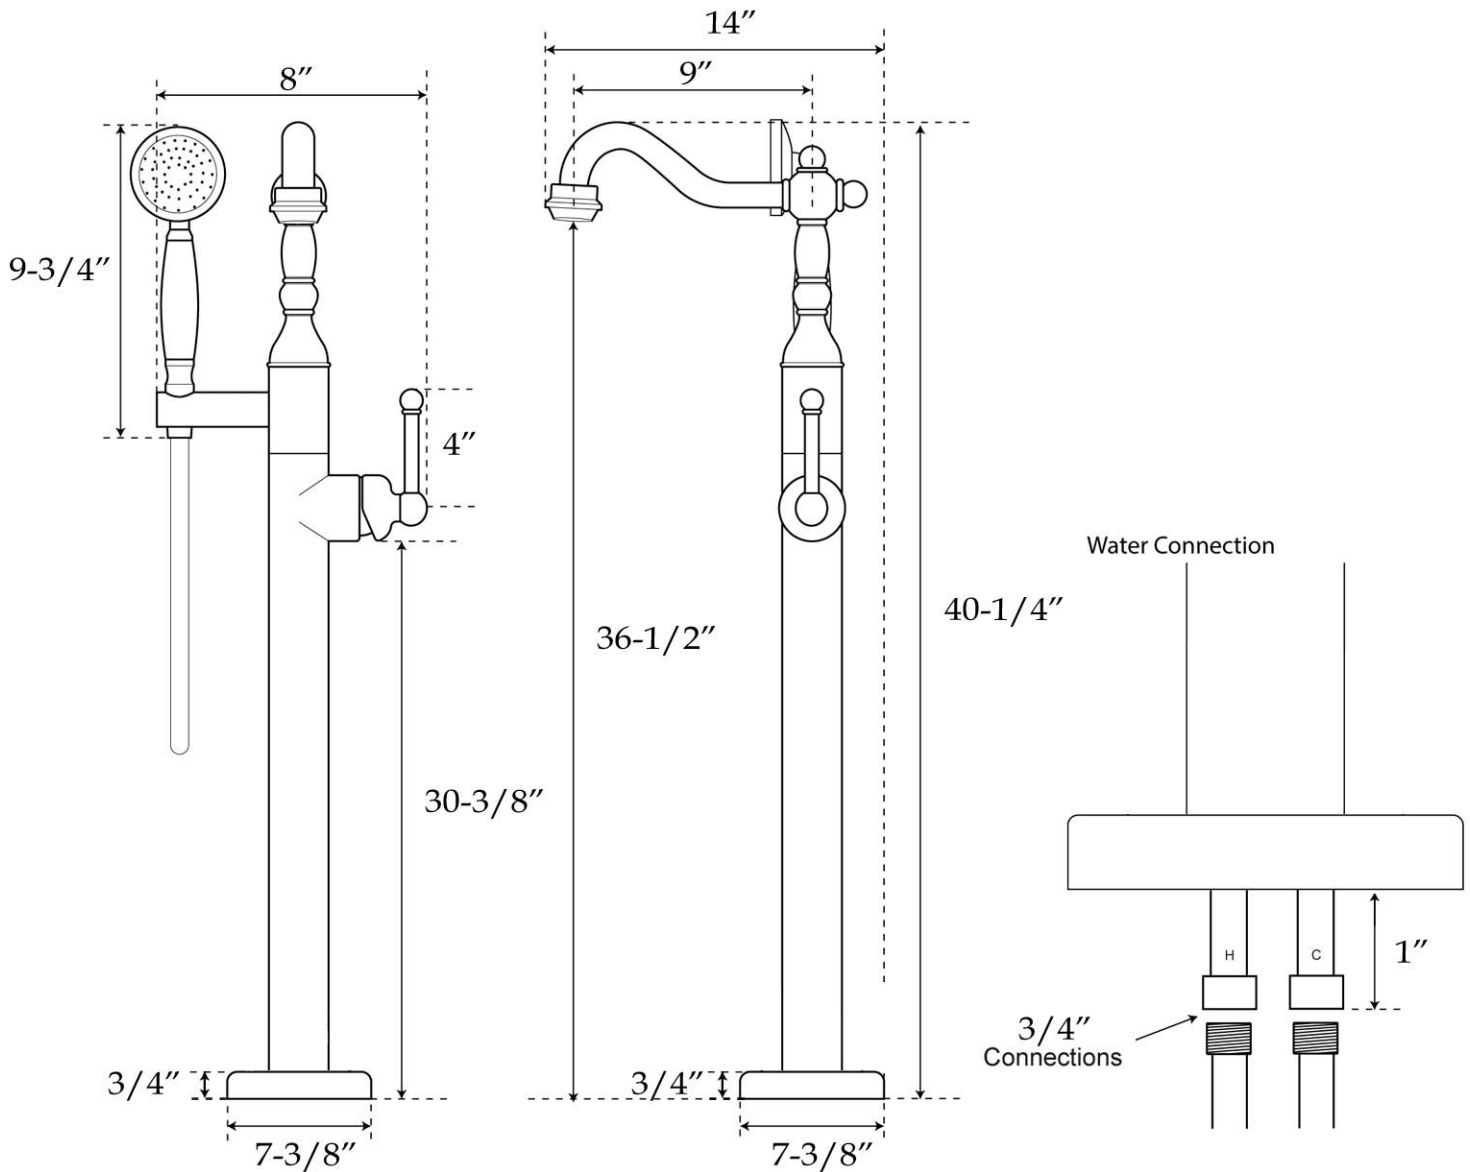

MAIDSTONE

www.MaidstoneSupply.com

Traditional Freestanding Tub Faucet

Part No: 121-CTSF1

Contact Maidstone for additional information and specifications. For complete warranty information and a list of dealers visit www.MaidstoneSupply.com. All products and specifications are subject to change without notice. Maidstone is not responsible for typographical and/or dimensional errors. Typographical errors are subject to correction.

Note: Rough-in dimensions may vary $\pm 1/2''$ and are subject to change. No responsibility is assumed by Maidstone.