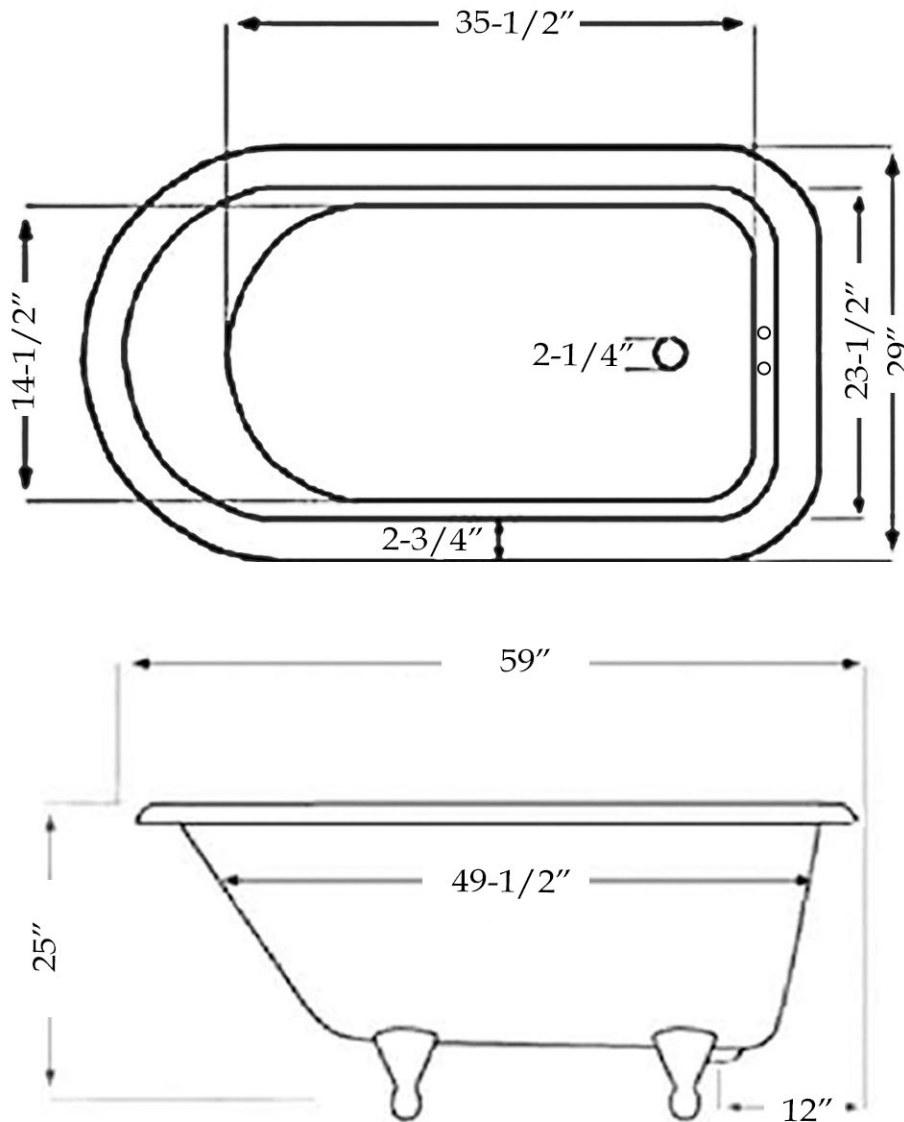

MAIDSTONE

www.MaidstoneSupply.com

Roll Top Clawfoot Tub

Part No: 1202CL60-3

Volume: 43 gal Weight: 73 lbs Water Depth: 13"

Contact Maidstone for additional information and specifications. For complete warranty information and a list of dealers visit www.MaidstoneSupply.com. All products and specifications are subject to change without notice. Maidstone is not responsible for typographical and/or dimensional errors. Typographical errors are subject to correction.

Note: Rough-in dimensions may vary +/- 1/2" and are subject to change. No responsibility is assumed by Maidstone.