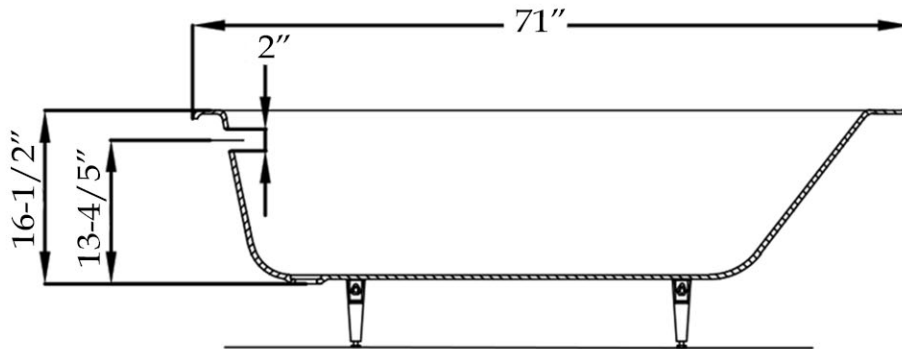

## Drop-In Tub

Part No: 1201DR71B

Weight (empty): 312 lbs    Weight (filled): 752 lbs    Capacity: 53 gal    Water depth: 13-4/5"

Contact Maidstone for additional information and specifications. For complete warranty information and a list of dealers visit [www.MaidstoneSupply.com](http://www.MaidstoneSupply.com). All products and specifications are subject to change without notice. Maidstone is not responsible for typographical and/or dimensional errors. Typographical errors are subject to correction.

Note: Rough-in dimensions may vary +/- 1/2" and are subject to change. No responsibility is assumed by Maidstone.