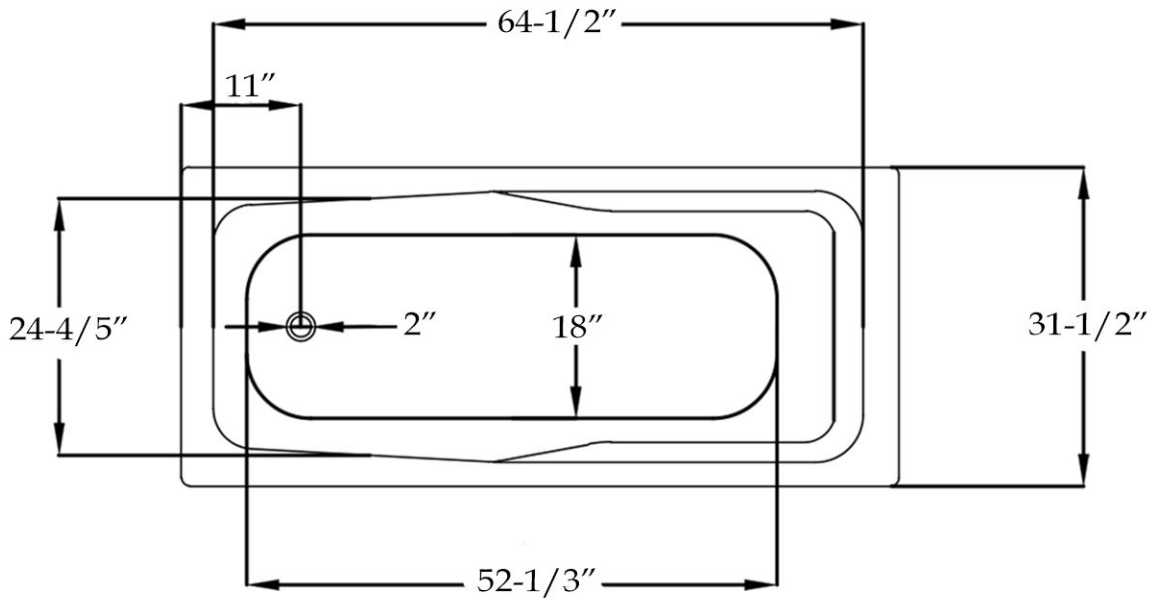

## Drop-In Tub

Part No: 1201DR71B

Weight (empty): 312 lbs    Weight (filled): 752 lbs    Capacity: 53 gal    Water depth: 13-4/5"

Contact Maidstone for additional information and specifications. For complete warranty information and a list of dealers visit [www.MaidstoneSupply.com](http://www.MaidstoneSupply.com). All products and specifications are subject to change without notice. Maidstone is not responsible for typographical and/or dimensional errors. Typographical errors are subject to correction.

Note: Rough-in dimensions may vary +/- 1/2" and are subject to change. No responsibility is assumed by Maidstone.