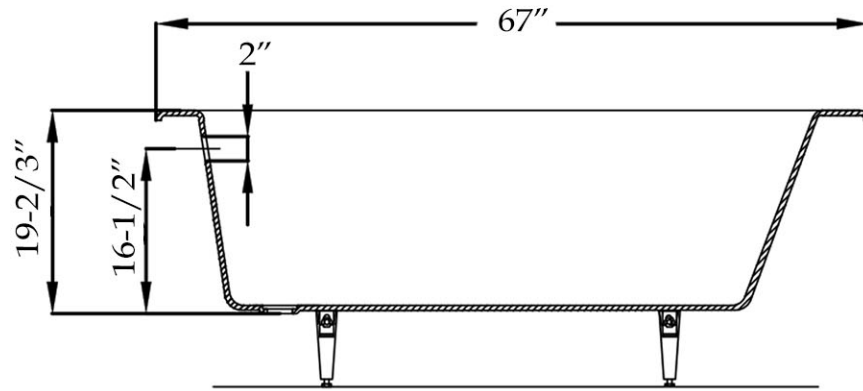

MAIDSTONE

www.MaidstoneSupply.com

Drop-In Tub

Part No: 1201DR67C

Weight (empty): 429 lbs Weight (filled): 957 lbs Capacity: 63 gal Water depth: 16-1/2"

Contact Maidstone for additional information and specifications. For complete warranty information and a list of dealers visit www.MaidstoneSupply.com. All products and specifications are subject to change without notice. Maidstone is not responsible for typographical and/or dimensional errors. Typographical errors are subject to correction.

Note: Rough-in dimensions may vary +/- 1/2" and are subject to change. No responsibility is assumed by Maidstone.