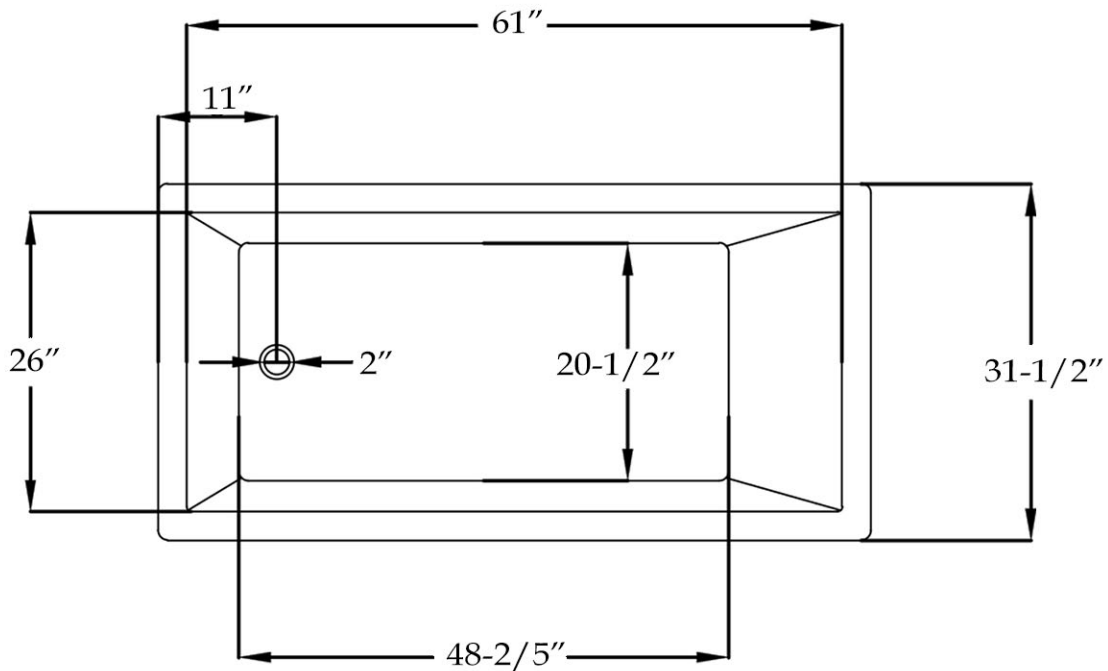

MAIDSTONE

www.MaidstoneSupply.com

Drop-In Tub

Part No: 1201DR67C

Weight (empty): 429 lbs Weight (filled): 957 lbs Capacity: 63 gal Water depth: 16-1/2"

Contact Maidstone for additional information and specifications. For complete warranty information and a list of dealers visit www.MaidstoneSupply.com. All products and specifications are subject to change without notice. Maidstone is not responsible for typographical and/or dimensional errors. Typographical errors are subject to correction.

Note: Rough-in dimensions may vary +/- 1/2" and are subject to change. No responsibility is assumed by Maidstone.