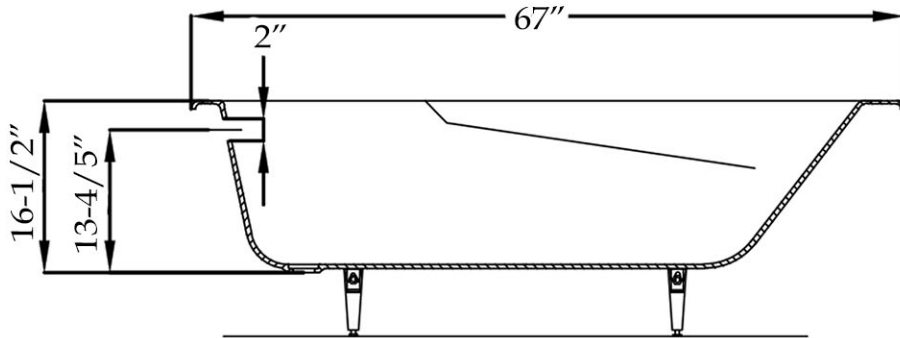

MAIDSTONE

[www.MaidstoneSupply.com](http://www.MaidstoneSupply.com)

Drop-In Tub

Part No: 1201DR67A

Weight (empty): 251 lbs    Weight (filled): 614 lbs    Capacity: 44 gal    Water depth: 13-4/5"

Contact Maidstone for additional information and specifications. For complete warranty information and a list of dealers visit [www.MaidstoneSupply.com](http://www.MaidstoneSupply.com). All products and specifications are subject to change without notice. Maidstone is not responsible for typographical and/or dimensional errors. Typographical errors are subject to correction.

Note: Rough-in dimensions may vary +/- 1/2" and are subject to change. No responsibility is assumed by Maidstone.