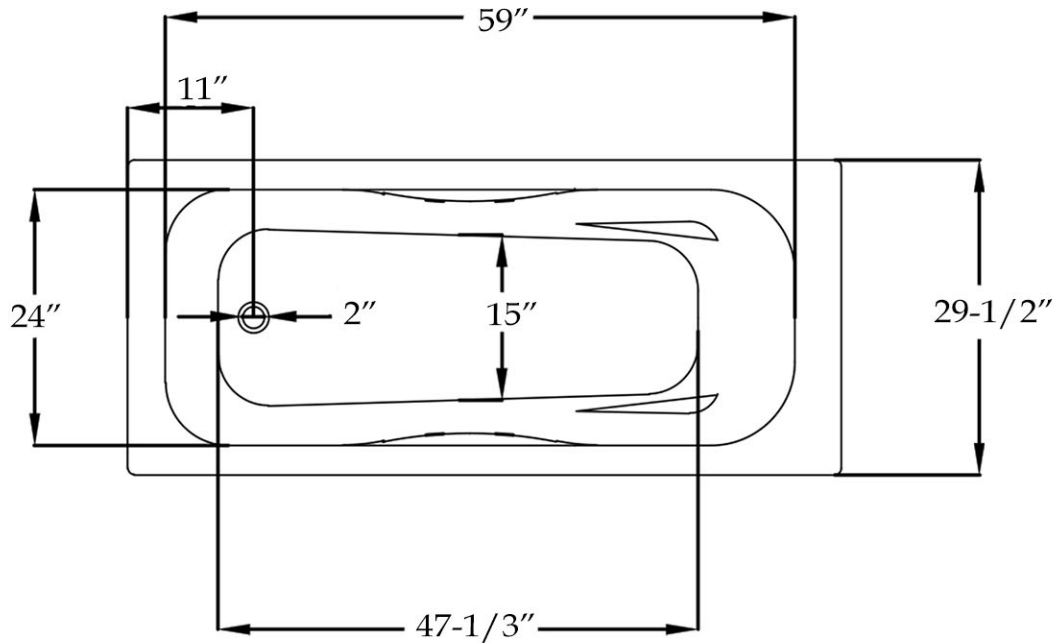

MAIDSTONE

[www.MaidstoneSupply.com](http://www.MaidstoneSupply.com)

Drop-In Tub

Part No: 1201DR67A

Weight (empty): 251 lbs    Weight (filled): 614 lbs    Capacity: 44 gal    Water depth: 13-4/5"

Contact Maidstone for additional information and specifications. For complete warranty information and a list of dealers visit [www.MaidstoneSupply.com](http://www.MaidstoneSupply.com). All products and specifications are subject to change without notice. Maidstone is not responsible for typographical and/or dimensional errors. Typographical errors are subject to correction.

Note: Rough-in dimensions may vary +/- 1/2" and are subject to change. No responsibility is assumed by Maidstone.