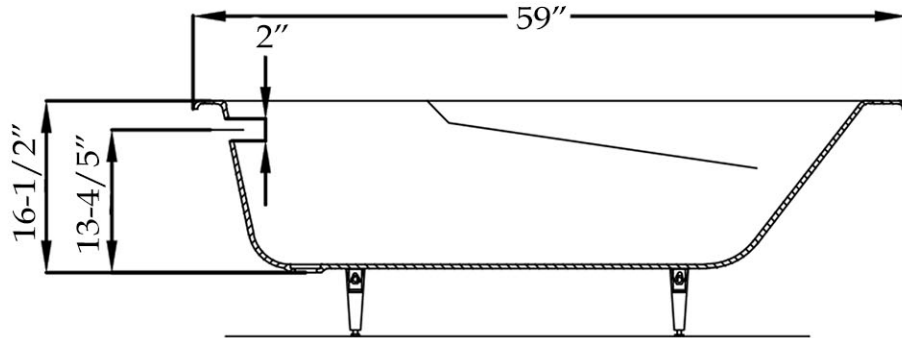

MAIDSTONE

[www.MaidstoneSupply.com](http://www.MaidstoneSupply.com)

Drop-In Tub

Part No: 1201DR59A

Weight (empty): 200 lbs    Weight (filled): 519 lbs    Capacity: 38 gal    Water depth: 13-4/5"

Contact Maidstone for additional information and specifications. For complete warranty information and a list of dealers visit [www.MaidstoneSupply.com](http://www.MaidstoneSupply.com). All products and specifications are subject to change without notice. Maidstone is not responsible for typographical and/or dimensional errors. Typographical errors are subject to correction.

Note: Rough-in dimensions may vary +/- 1/2" and are subject to change. No responsibility is assumed by Maidstone.