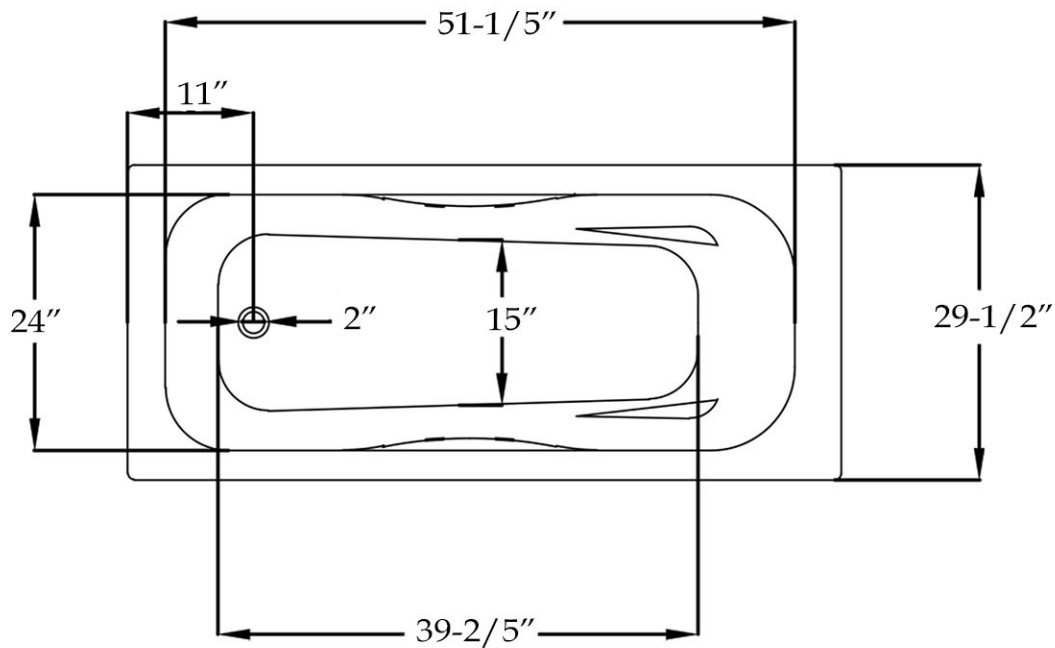

MAIDSTONE

[www.MaidstoneSupply.com](http://www.MaidstoneSupply.com)

Drop-In Tub

Part No: 1201DR59A

Weight (empty): 200 lbs    Weight (filled): 519 lbs    Capacity: 38 gal    Water depth: 13-4/5"

Contact Maidstone for additional information and specifications. For complete warranty information and a list of dealers visit [www.MaidstoneSupply.com](http://www.MaidstoneSupply.com). All products and specifications are subject to change without notice. Maidstone is not responsible for typographical and/or dimensional errors. Typographical errors are subject to correction.

Note: Rough-in dimensions may vary +/- 1/2" and are subject to change. No responsibility is assumed by Maidstone.