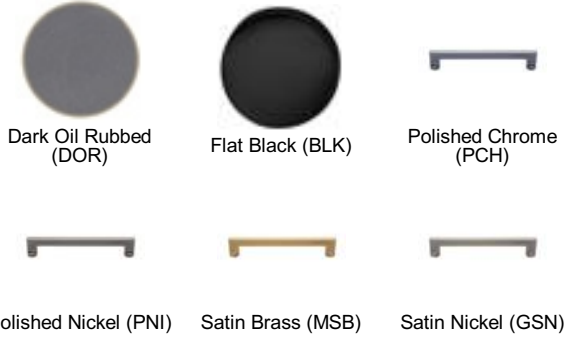

V1450 APOLLO APPLIANCE PULL

V1450 Apollo Appliance Pull in Polished Nickel (PNI) 12 1/4" length

MATERIAL
Brass

AVAILABLE FINISHES

Polished Nickel (PNI) - With its subtle golden hue this is a mellow alternative to polished chrome. The finish is not coated and will oxidise naturally. If not regularly buffed with a soft cloth this finish will subtly change over time by taking on an aged patina. The finish may be restored with a gentle polish.

Finish	Code	Length	Screw Center	Width	Projection
 Dark Oil Rubbed	V1450 12-DOR	12 1/4"	11"	1/2"	2 1/4"
	V1450 18-DOR	18 1/4"	17"	1/2"	2 1/4"
 Flat Black	V1450 12-BLK	12 1/4"	11"	1/2"	2 1/4"
	V1450 18-BLK	18 1/4"	17"	1/2"	2 1/4"
 Polished Chrome	V1450 12-PCH	12 1/4"	11"	1/2"	2 1/4"
	V1450 18-PCH	18 1/4"	17"	1/2"	2 1/4"
 Polished Nickel	V1450 12-PNI	12 1/4"	11"	1/2"	2 1/4"
	V1450 18-PNI	18 1/4"	17"	1/2"	2 1/4"
 Satin Brass	V1450 12-MSB	12 1/4"	11"	1/2"	2 1/4"
	V1450 18-MSB	18 1/4"	17"	1/2"	2 1/4"
 Satin Nickel	V1450 12-GSN	12 1/4"	11"	1/2"	2 1/4"
	V1450 18-GSN	18 1/4"	17"	1/2"	2 1/4"