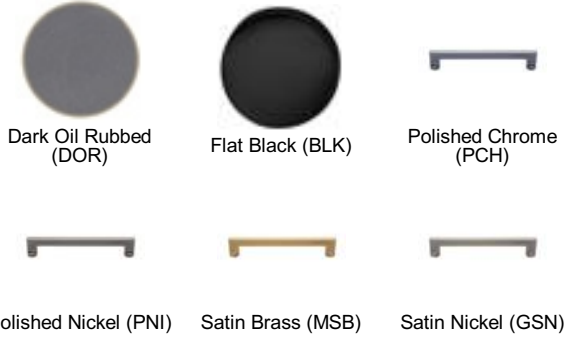

V1450 APOLLO APPLIANCE PULL

V1450 Apollo Appliance Pull in Dark Oil Rubbed (DOR) 18" 1/4 length

MATERIAL
Brass

AVAILABLE FINISHES

Dark Oil Rubbed (DOR) - An aged finish on brass creating a vintage appearance, yet one that also looks outstanding in contemporary schemes. Over a period of time the bronze colour will lighten along any edges and surfaces that are frequently touched and create a naturally aged appearance highlighting frequently touched areas and exposing the brass below.

Finish	Code	Length	Screw Center	Width	Projection
 Dark Oil Rubbed	V1450 12-DOR	12 1/4"	11"	1/2"	2 1/4"
	V1450 18-DOR	18 1/4"	17"	1/2"	2 1/4"
 Flat Black	V1450 12-BLK	12 1/4"	11"	1/2"	2 1/4"
	V1450 18-BLK	18 1/4"	17"	1/2"	2 1/4"
 Polished Chrome	V1450 12-PCH	12 1/4"	11"	1/2"	2 1/4"
	V1450 18-PCH	18 1/4"	17"	1/2"	2 1/4"
 Polished Nickel	V1450 12-PNI	12 1/4"	11"	1/2"	2 1/4"
	V1450 18-PNI	18 1/4"	17"	1/2"	2 1/4"
 Satin Brass	V1450 12-MSB	12 1/4"	11"	1/2"	2 1/4"
	V1450 18-MSB	18 1/4"	17"	1/2"	2 1/4"
 Satin Nickel	V1450 12-GSN	12 1/4"	11"	1/2"	2 1/4"
	V1450 18-GSN	18 1/4"	17"	1/2"	2 1/4"