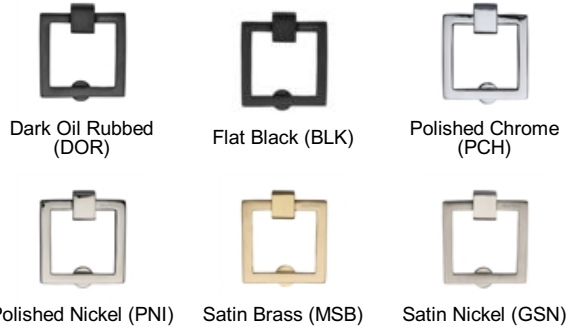

MT6311 SQUARE DROP PULL

MT6311 Square Drop Pull in Polished Nickel (PNI) 2" x 2" size

MATERIAL
Brass

AVAILABLE FINISHES

Polished Nickel (PNI) - With its subtle golden hue this is a mellow alternative to polished chrome. The finish is not coated and will oxidise naturally. If not regularly buffed with a soft cloth this finish will subtly change over time by taking on an aged patina. The finish may be restored with a gentle polish.

| Finish | Code | Length | Width |
|--|----------------|--------|-------|
|  Dark Oil Rubbed | MT6311-050-DOR | 2" | 2" |
|  Flat Black | MT6311-050-BLK | 2" | 2" |
|  Polished Chrome | MT6311-050-PCH | 2" | 2" |
|  Polished Nickel | MT6311-050-PNI | 2" | 2" |
|  Satin Brass | MT6311-050-MSB | 2" | 2" |
|  Satin Nickel | MT6311-050-GSN | 2" | 2" |