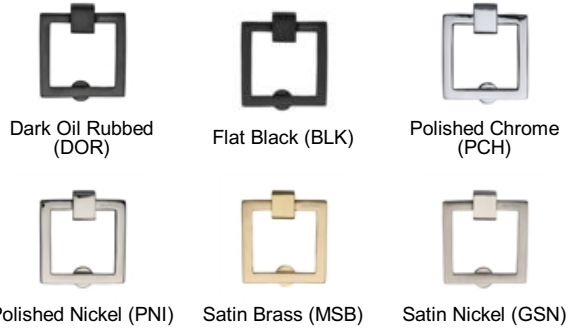

MT6311 SQUARE DROP PULL

MT6311 Square Drop Pull in Polished Chrome (PCH) 2" x 2" size

MATERIAL
Brass

AVAILABLE FINISHES

Polished Chrome (PCH) - A bold classic contemporary finish on Solid Brass. The mirror effect reflects light and colors of the surroundings and will complement perfectly any fashionable color scheming. Polished Chrome is easy to clean and is low maintenance.

Finish	Code	Length	Width
 Dark Oil Rubbed	MT6311-050-DOR	2"	2"
 Flat Black	MT6311-050-BLK	2"	2"
 Polished Chrome	MT6311-050-PCH	2"	2"
 Polished Nickel	MT6311-050-PNI	2"	2"
 Satin Brass	MT6311-050-MSB	2"	2"
 Satin Nickel	MT6311-050-GSN	2"	2"