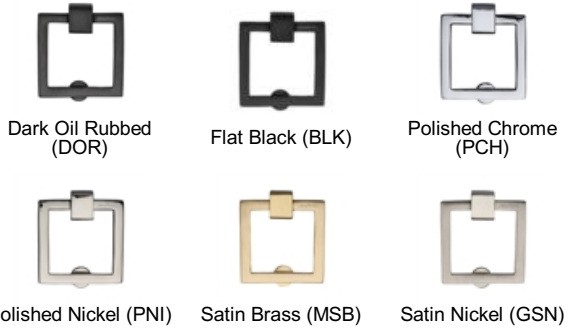

MT6311 SQUARE DROP PULL

MT6311 Square Drop Pull in Dark Oil Rubbed (DOR) 2" x 2" size

MATERIAL
Brass

AVAILABLE FINISHES

Dark Oil Rubbed (DOR) - An aged finish on brass creating a vintage appearance, yet one that also looks outstanding in contemporary schemes. Over a period of time the bronze colour will lighten along any edges and surfaces that are frequently touched and create a naturally aged appearance highlighting frequently touched areas and exposing the brass below.

Finish	Code	Length	Width
 Dark Oil Rubbed	MT6311-050-DOR	2"	2"
 Flat Black	MT6311-050-BLK	2"	2"
 Polished Chrome	MT6311-050-PCH	2"	2"
 Polished Nickel	MT6311-050-PNI	2"	2"
 Satin Brass	MT6311-050-MSB	2"	2"
 Satin Nickel	MT6311-050-GSN	2"	2"