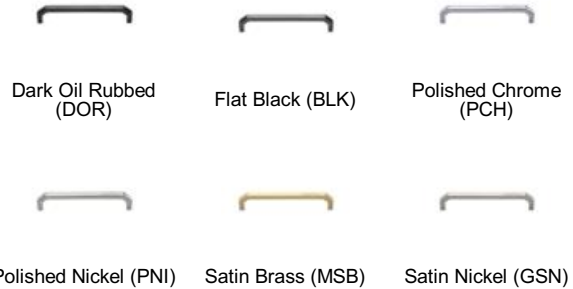

MT3465 CABINET PULL

MT3465 Cabinet Pull in Polished Chrome (PCH) 6" screw centers

MATERIAL

Brass

AVAILABLE FINISHES

Polished Chrome (PCH) - A bold classic contemporary finish on Solid Brass. The mirror effect reflects light and colors of the surroundings and will complement perfectly any fashionable color scheming. Polished Chrome is easy to clean and is low maintenance.