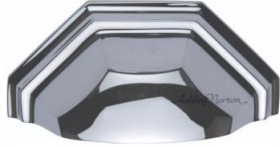

MT2768 CUP PULL

MT2768 Cup Pull in Polished Chrome (PCH)

MATERIAL

Brass

AVAILABLE FINISHES

Dark Oil Rubbed (DOR)

Flat Black (BLK)

Polished Chrome (PCH)

Polished Nickel (PNI)

Satin Brass (MSB)

Satin Nickel (GSN)

Polished Chrome (PCH) - A bold classic contemporary finish on Solid Brass. The mirror effect reflects light and colors of the surroundings and will complement perfectly any fashionable color scheming. Polished Chrome is easy to clean and is low maintenance.

Finish	Code	Length	Screw Center	Projection
 Dark Oil Rubbed	MT2768-089-DOR	4 1/16"	3 1/2"	1 5/16"
 Flat Black	MT2768-089-BLK	4 1/16"	3 1/2"	1 5/16"
 Polished Chrome	MT2768-089-PCH	4 1/16"	3 1/2"	1 5/16"
 Polished Nickel	MT2768-089-PNI	4 1/16"	3 1/2"	1 5/16"
 Satin Brass	MT2768-089-MSB	4 1/16"	3 1/2"	1 5/16"
 Satin Nickel	MT2768-089-GSN	4 1/16"	3 1/2"	1 5/16"