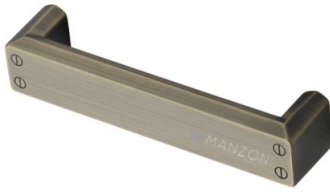

MP0087 PLATFORM KITCHEN CABINET PULL
 MP0087 Platform Kitchen Cabinet Pull in Antiqued Brass (BBR) 5.5" Length

MATERIAL
 Zinc Alloy

AVAILABLE FINISHES

Antiqued Brass (BBR)

Black (BLK)

Old Iron (OIR)

Antiqued Brass (BBR) -

Finish	Code	Length	Screw Center	Width	Projection
 Antiqued Brass	MP0087-128-BBR	5 1/2"	5 1/16"	1 3/16"	1 3/16"
 Black	MP0087-128-BLK	5 1/2"	5 1/16"	1 3/16"	1 3/16"
 Old Iron	MP0087-128-OIR	5 1/2"	5 1/16"	1 3/16"	1 3/16"