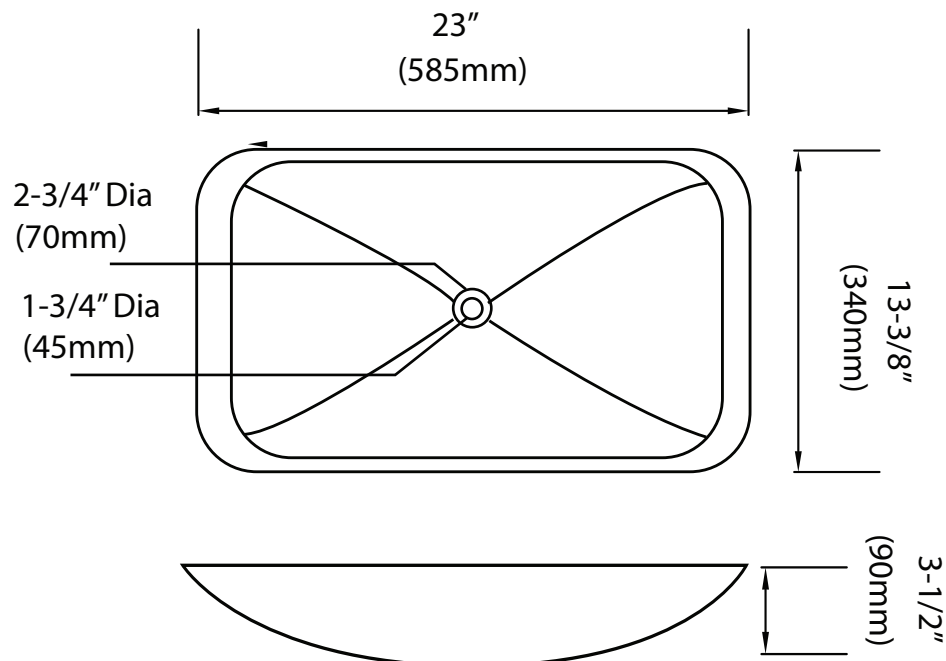

COMPLIANCE

CSA B45.5-11/IAPMO Z124-11
ADA Compatible

For clarification, please contact Madeli Customer Care at (800)-819-6988 or (305)-718-8817 Ext. 1

All dimensions are approximate and subject to standard tolerance. Specifications subject to change without prior notice.