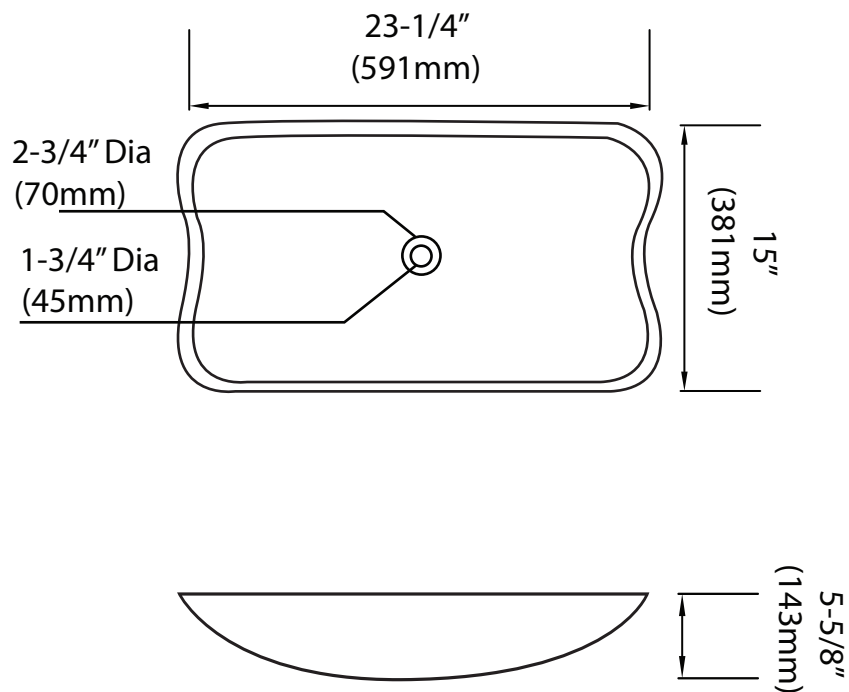

X-Stone Above-Counter Bathroom Vessel

Specification & Installation Guide

FEATURES

- Design: Free Style / Contemporary
- Material: X-Stone solid surface
- Type: Above counter
- Overflow: No
- Size: 23-1/4"(591mm)L x 15"(381mm)W x 5-5/8"(143mm)H
- Basin inside depth: 5" (127mm)
- Drain hole: Diameter 1-3/4" (45 mm)
- Drain hole: No, Deck or Wall mounted faucet
- Packaging Dimensions: 27"(686mm) x 18"(457mm) x 9" (229mm)
- Weight: 18 lbs. / 8 kgs.

FINISHES

Glossy White

COMPLIANCE

CSA B45.5-11/IAPMO Z124-11
ADA Compatible

For clarification, please contact Madeli Customer Care at (800)-819-6988 or (305)-718-8817 Ext. 1
All dimensions are approximate and subject to standard tolerance. Specifications subject to change without prior notice.