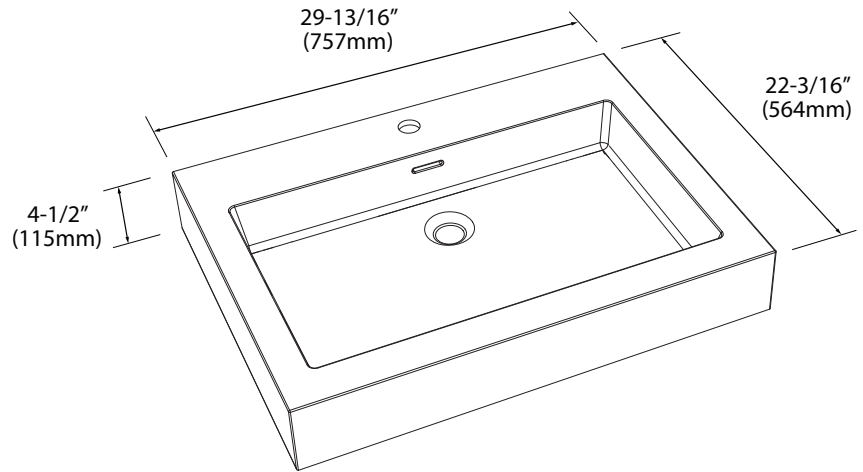

X-Stone Trough Sink - 30"

Specification & Installation Guide

Features

- X-Stone Trough sink 30"
- Size: 29-13/16"(757mm)L x 22-3/16"(564mm)W x 4-1/2"(115mm)H
- Material: Solid Surface
- With overflow
- 4"H backsplash & sidesplash: Optional
- Single faucet: XTU2245-30-110-WH (shown)
- 8" widespread: XTU2245-30-130-WH
- No faucet hole: XTU2245-30-100-WH
- Packaging Dimensions: 33" x 25" x 7-1/2"
- Gross Weight: 49 lbs. / 22 kgs.

Finish

- Glossy White

Compliance: CSA B45.5-11/IAPMO Z124-11

For clarification, please contact Madeli Customer Care at (800)-819-6988 or (305)-718-8817 Ext. 1 or service@madeli.com
All dimensions are approximate and subject to standard tolerance. Specifications subject to change without prior notice.