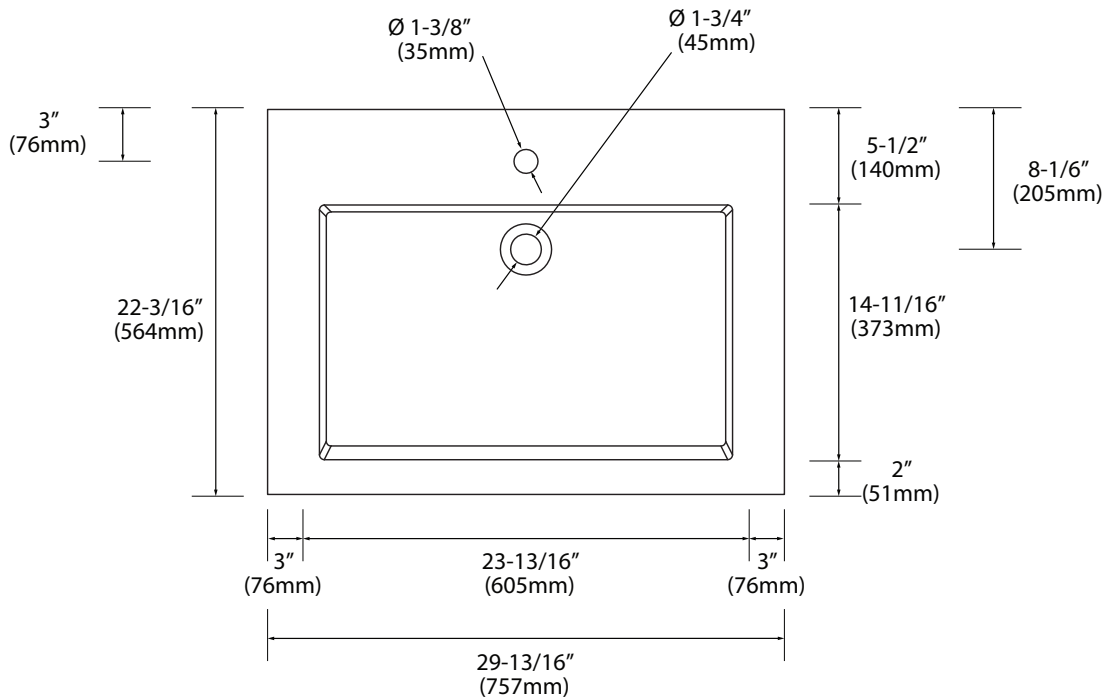

X-Stone Trough Sink - 30"

Specification & Installation Guide

Features

- X-Stone Trough sink 30"
- Size: 29-13/16"(757mm)L x 22-3/16"(564mm)W x 4-1/2"(115mm)H
- Material: Solid Surface
- With overflow
- 4"H backsplash & sidesplash: Optional
- Single faucet: XTU2245-30-110-WH (shown)
- 8" widespread: XTU2245-30-130-WH
- No faucet hole: XTU2245-30-100-WH
- Packaging Dimensions: 33" x 25" x 7-1/2"
- Gross Weight: 49 lbs. / 22 kgs.

Finish

- Glossy White

Compliance: CSA B45.5-11/IAPMO Z124-11

For clarification, please contact Madeli Customer Care at (800)-819-6988 or (305)-718-8817 Ext. 1 or service@madeli.com
All dimensions are approximate and subject to standard tolerance. Specifications subject to change without prior notice.