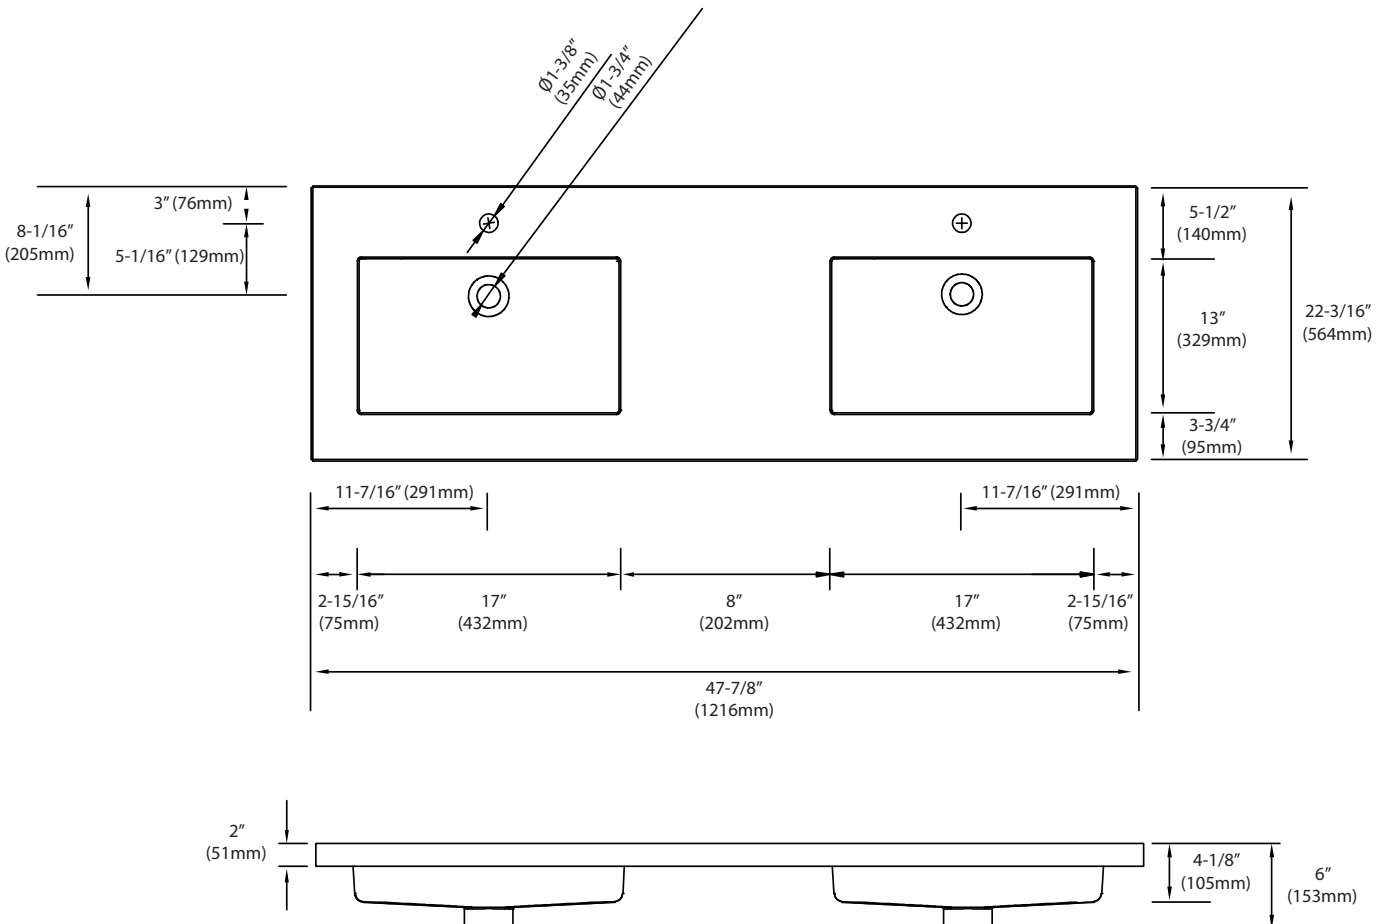

X-Stone Top/Basin - 48"

Specification & Installation Guide

Features

- X-Stone countertop and basin
- Size: 47-7/8"(1216mm)L x 22-3/16"(564mm)W x 2"(51mm)H
- Material: Solid Surface
- Overflow: Yes
- 4" backsplash & sidesplash: Optional
- Single faucet: XTU2220-48-210-WH (as shown)
- 8" widespread: XTU2220-48-230-WH
- No faucet hole: XTU2220-48-200-WH
- Packaging Dimensions: 51"x 25.2" x 8-1/2"
- Gross Weight: 58 lbs. / 26 kgs.

Finishes

Glossy White

Compliance: CSA B45.5-11/IAPMO Z124-11

For clarification, please contact Madeli Customer Care at (800)-819-6988 or (305)-718-8817 Ext. 1

All dimensions are approximate and subject to standard tolerance. Specifications subject to change without prior notice.