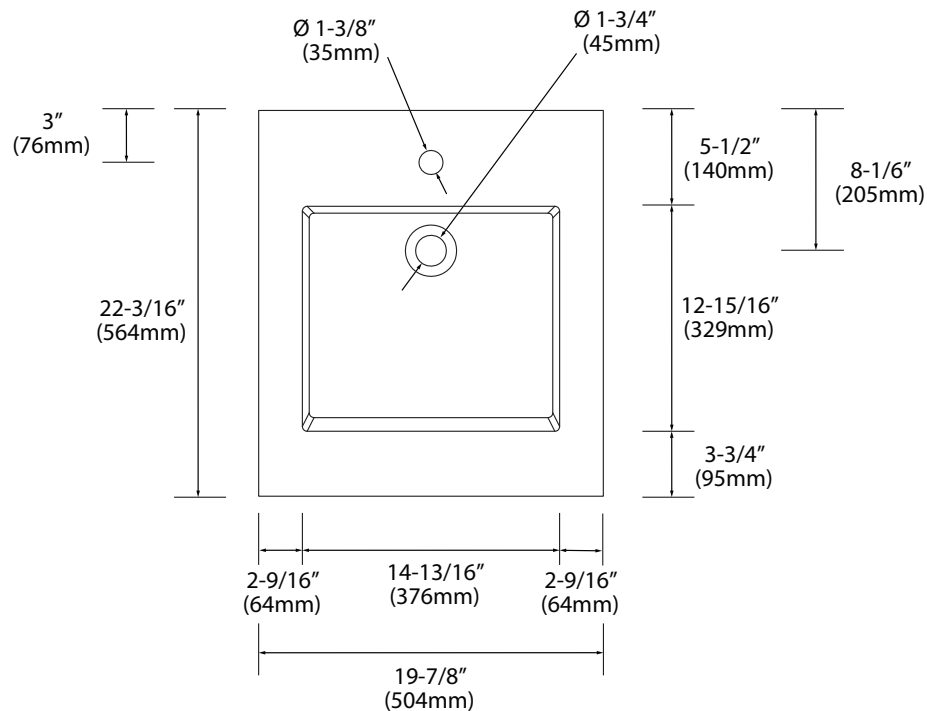

X-Stone Top/Basin - 20"

Specification & Installation Guide

Features

- X-Stone countertop and basin
- Size: 19-7/8" (504mm)L x 22-3/16" (564mm)W x 2" (51mm)H
- Material: Solid Surface
- Overflow: Yes
- 4"H backsplash & sidesplash: Optional
- Single faucet: XTU2220-20-110-WH (as shown)
- No faucet hole: XTU2220-20-100-WH
- Packaging Dimensions: 23"x 25" x 8-1/2"
- Gross Weight: 30 lbs. / 14 kgs.

Finish

- Glossy White

Compliance: CSA B45.5-11/IAPMO Z124-11

For clarification, please contact Madeli Customer Care at (800)-819-6988 or (305)-718-8817 Ext. 1 or service@madeli.com
All dimensions are approximate and subject to standard tolerance. Specifications subject to change without prior notice.