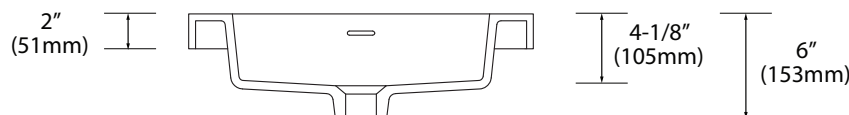

X-Stone Top/Basin - 20"

Specification & Installation Guide

Features

- X-Stone countertop and basin
- Size: 19-7/8" (504mm)L x 22-3/16" (564mm)W x 2" (51mm)H
- Material: Solid Surface
- Overflow: Yes
- 4"H backsplash & sidesplash: Optional
- Single faucet: XTU2220-20-110-WH (as shown)
- No faucet hole: XTU2220-20-100-WH
- Packaging Dimensions: 23"x 25" x 8-1/2"
- Gross Weight: 30 lbs. / 14 kgs.

Finish

- Glossy White

Compliance: CSA B45.5-11/IAPMO Z124-11

For clarification, please contact Madeli Customer Care at (800)-819-6988 or (305)-718-8817 Ext. 1 or service@madeli.com
All dimensions are approximate and subject to standard tolerance. Specifications subject to change without prior notice.