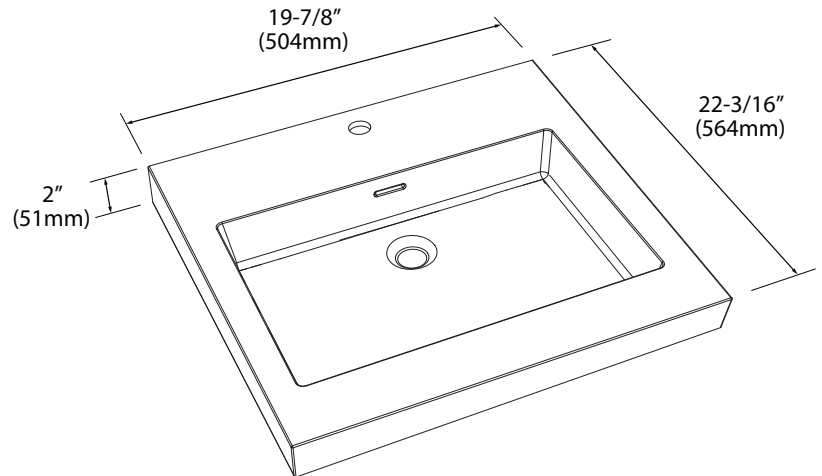

X-Stone Top/Basin - 20"

Specification & Installation Guide

Features

- X-Stone countertop and basin
- Size: 19-7/8" (504mm)L x 22-3/16" (564mm)W x 2" (51mm)H
- Material: Solid Surface
- Overflow: Yes
- 4"H backsplash & sidesplash: Optional
- Single faucet: XTU2220-20-110-WH (as shown)
- No faucet hole: XTU2220-20-100-WH
- Packaging Dimensions: 23"x 25" x 8-1/2"
- Gross Weight: 30 lbs. / 14 kgs.

Finish

- Glossy White

Compliance: CSA B45.5-11/IAPMO Z124-11

For clarification, please contact Madeli Customer Care at (800)-819-6988 or (305)-718-8817 Ext. 1 or service@madeli.com
All dimensions are approximate and subject to standard tolerance. Specifications subject to change without prior notice.