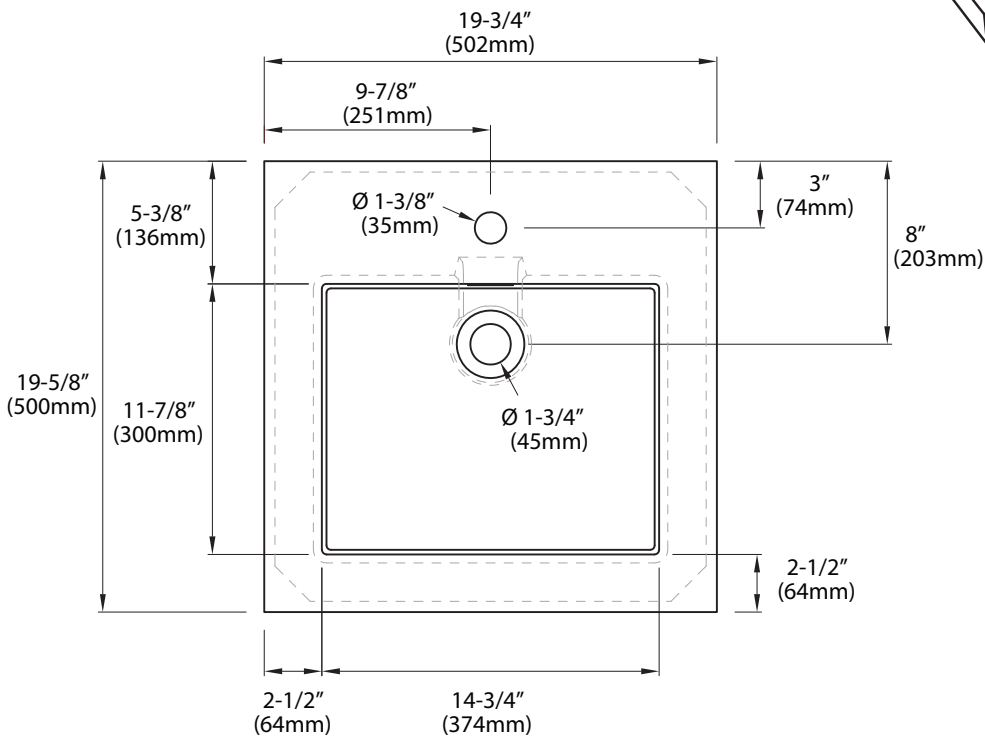

X-Stone Top/Basin - 20"

Specification & Installation Guide

Features

- X-Stone countertop and basin
- Size: 19-3/4" (502mm)L x 19-5/8" (500mm)W x 1-1/2" (38mm)H
- Material: Solid Surface
- With overflow
- 4"H backsplash & sidesplash: Optional
- Single faucet: XTU2015-20-110-WH (as shown)
- No faucet hole: XTU2015-20-100-WH
- Packaging Dimensions: 22-1/2" x 22-7/8" x 8-1/2"
- Gross Weight: 30 lbs. / 14 kgs.

Finish

- Glossy White

Compliance: CSA B45.5-11/IAPMO Z124-11

For clarification, please contact Madeli Customer Care at (800)-819-6988 or (305)-718-8817 Ext. 1 or service@madeli.com
All dimensions are approximate and subject to standard tolerance. Specifications subject to change without notice.