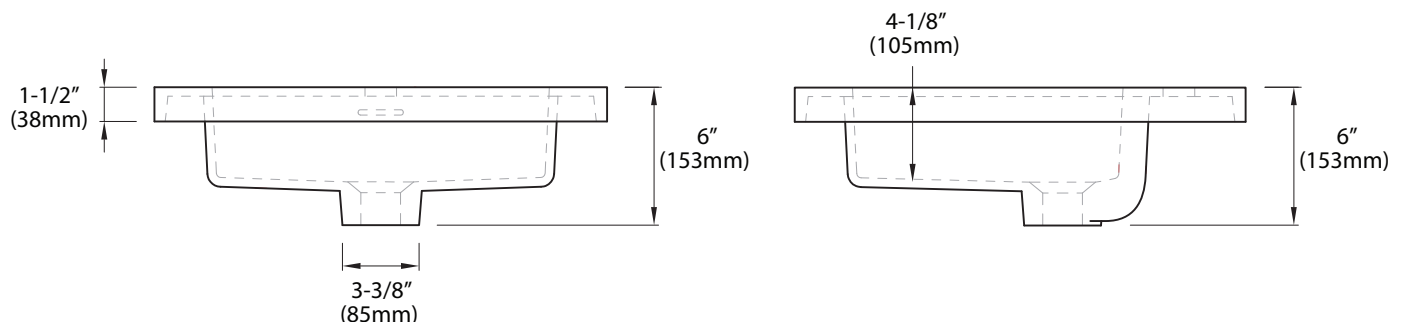

X-Stone Top/Basin - 20"

Specification & Installation Guide

Features

- X-Stone countertop and basin
- Size: 19-3/4" (502mm)L x 19-5/8" (500mm)W x 1-1/2" (38mm)H
- Material: Solid Surface
- With overflow
- 4"H backsplash & sidesplash: Optional
- Single faucet: XTU2015-20-110-WH (as shown)
- No faucet hole: XTU2015-20-100-WH
- Packaging Dimensions: 22-1/2" x 22-7/8" x 8-1/2"
- Gross Weight: 30 lbs. / 14 kgs.

Finish

- Glossy White

Compliance: CSA B45.5-11/IAPMO Z124-11

For clarification, please contact Madeli Customer Care at (800)-819-6988 or (305)-718-8817 Ext. 1 or service@madeli.com
All dimensions are approximate and subject to standard tolerance. Specifications subject to change without notice.