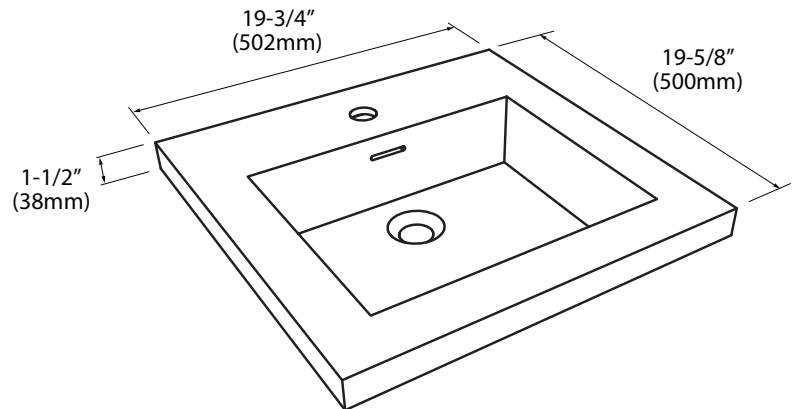

X-Stone Top/Basin - 20"

Specification & Installation Guide

Features

- X-Stone countertop and basin
- Size: 19-3/4" (502mm)L x 19-5/8" (500mm)W x 1-1/2" (38mm)H
- Material: Solid Surface
- With overflow
- 4"H backsplash & sidesplash: Optional
- Single faucet: XTU2015-20-110-WH (as shown)
- No faucet hole: XTU2015-20-100-WH
- Packaging Dimensions: 22-1/2" x 22-7/8" x 8-1/2"
- Gross Weight: 30 lbs. / 14 kgs.

Finish

- Glossy White

Compliance: CSA B45.5-11/IAPMO Z124-11

For clarification, please contact Madeli Customer Care at (800)-819-6988 or (305)-718-8817 Ext. 1 or service@madeli.com
All dimensions are approximate and subject to standard tolerance. Specifications subject to change without notice.