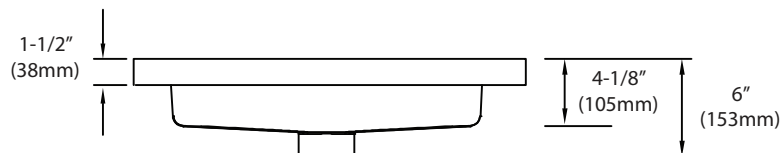

X-Stone Top/Basin - 24"

Specification & Installation Guide

Features

- X-Stone countertop and basin
- Size: 23-7/8"(606mm)L x 18-1/8"(461mm)W x 1-1/2"(38mm)H
- Material: Solid Surface
- Overflow: Yes
- 4"H backsplash & sidesplash: Optional
- Single faucet: XTU1815-24-110-WH (as shown)
- 8" widespread: XTU1815-24-130-WH
- No faucet hole: XTU1815-24-100-WH
- Packaging Dimensions: 27"x 21-1/8" x 8-1/2"
- Gross Weight: 31 lbs. / 14 kgs.

Finishes

Glossy White

Compliance: CSA B45.5-11/IAPMO Z124-11

For clarification, please contact Madeli Customer Care at (800)-819-6988 or (305)-718-8817 Ext. 1

All dimensions are approximate and subject to standard tolerance. Specifications subject to change without prior notice.