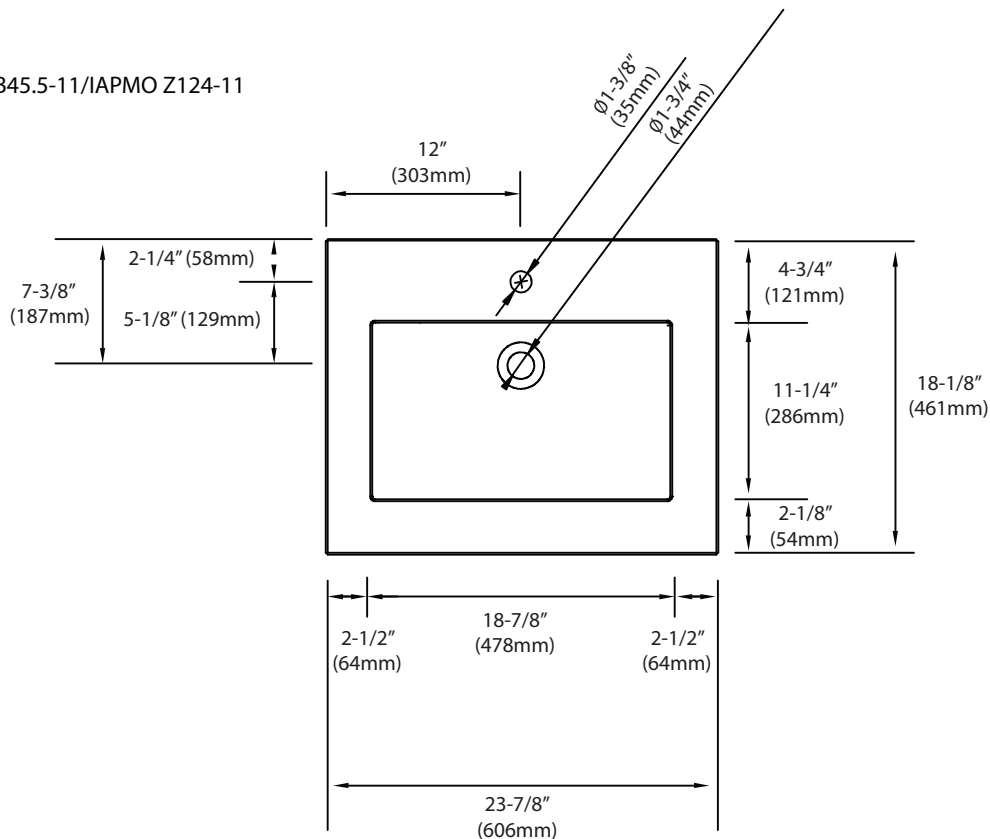

X-Stone Top/Basin - 24"

Specification & Installation Guide

Features

- X-Stone countertop and basin
- Size: 23-7/8"(606mm)L x 18-1/8"(461mm)W x 1-1/2"(38mm)H
- Material: Solid Surface
- Overflow: Yes
- 4"H backsplash & sidesplash: Optional
- Single faucet: XTU1815-24-110-WH (as shown)
- 8" widespread: XTU1815-24-130-WH
- No faucet hole: XTU1815-24-100-WH
- Packaging Dimensions: 27"x 21-1/8" x 8-1/2"
- Gross Weight: 31 lbs. / 14 kgs.

Finishes

Glossy White

Compliance: CSA B45.5-11/IAPMO Z124-11

For clarification, please contact Madeli Customer Care at (800)-819-6988 or (305)-718-8817 Ext. 1

All dimensions are approximate and subject to standard tolerance. Specifications subject to change without prior notice.