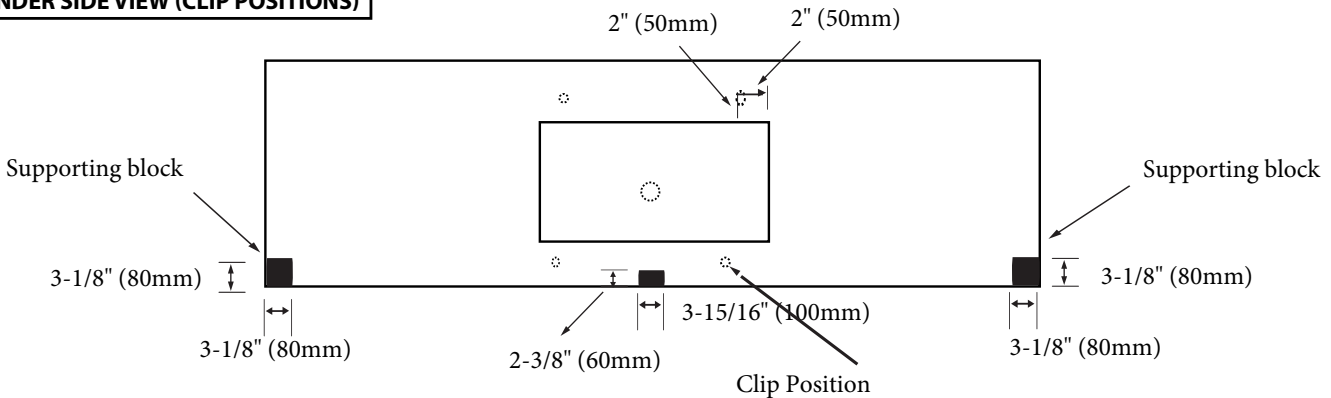

### FEATURES

- Design: Quartzstone Countertop with apron.
- Material: Quartz composite.
- Type: Above-counter with under mount sink
- Dimension: 59-15/16" (1522 mm)L x 22-3/16" (564 mm)W x 2-15/16" (75 mm)H
- Slab thickness: 3/4" (20 mm)
- Basin cut-out for Madeli undermount sink CB-2015.
- Faucet hole(s): Single or 8" widespread.
- 3" apron on front/ back/left/right sides.
- Backsplash included: 59-15/16"(1522 mm)L X 3/4"(20 mm) X 3-15/16"(100 mm)H
- Packaging Dimensions: 63" (1600 mm) x 26"(660 mm) x 7" (178 mm)
- Gross Weight: 105 lbs (47.73 kgs).

### TOP VIEW

### UNDER SIDE VIEW (CLIP POSITIONS)