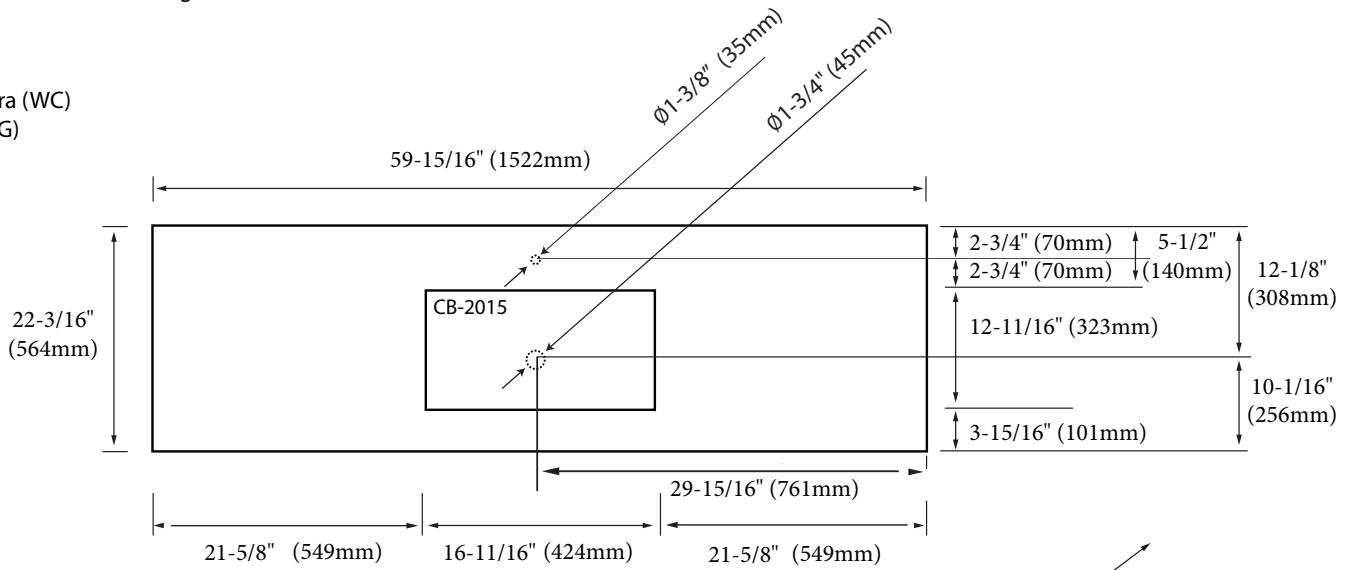

### Model Numbers

- QSV2230-60-110-XX - Single faucet (as shown)
- QSV2230-60-130-XX - 8" widespread

### FEATURES

- Design: Quartzstone Countertop with apron.
- Material: Quartz composite.
- Type: Above-counter with under mount sink
- Dimension: 59-15/16" (1522 mm)L x 22-3/16" (564 mm)W x 2-15/16" (75 mm)H
- Slab thickness: 3/4" (20 mm)
- Basin cut-out for Madeli undermount sink CB-2015.
- Faucet hole(s): Single or 8" widespread.
- 3" apron on front/ back/left/right sides.
- Backsplash included: 59-15/16"(1522 mm)L X 3/4"(20 mm) X 3-15/16"(100 mm)H
- Packaging Dimensions: 63" (1600 mm) x 26"(660 mm) x 7" (178 mm)
- Gross Weight: 105 lbs (47.73 kgs).

### UNDER SIDE VIEW (CLIP POSITIONS)