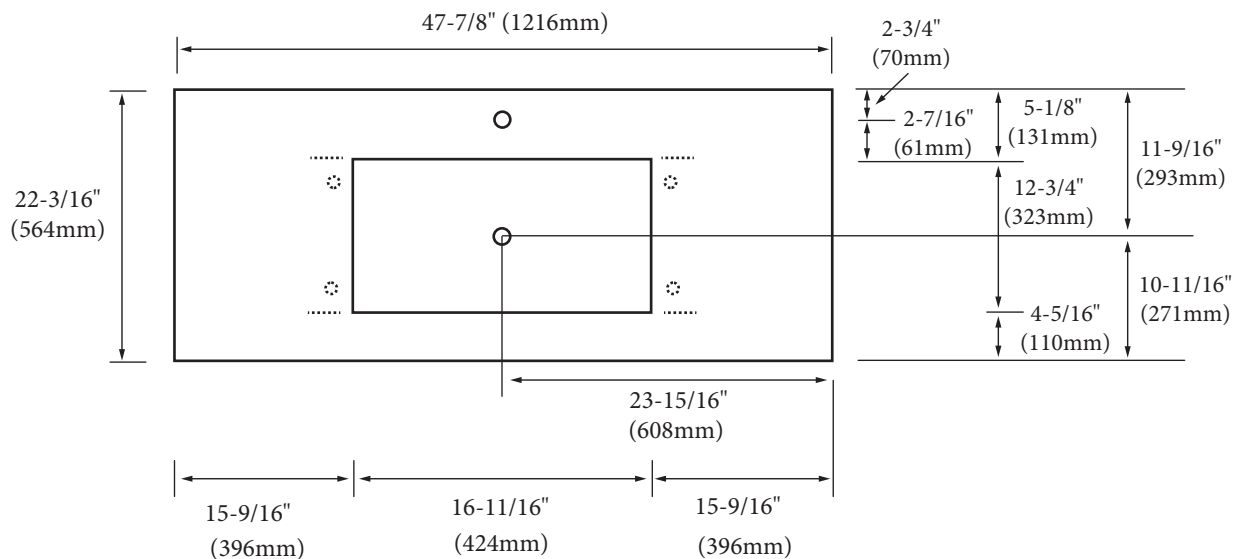

## Quartzstone Countertop – 48"

### FEATURES

- Design: Quartzstone Countertop
- Material: Quartz composite.
- Dimension: 47-7/8" (1216 mm)L x 22-3/16" (564 mm)W x 3/4" (20 mm)H
- Basin cut-out for Madeli under mount sink CB-2015
- Faucet hole(s): Single or 8" widespread.
- 4"H backsplash is included
- Packaging Dimensions: 51" (1295 mm) x 25" (635 mm) x 4" (102 mm)
- Gross Weight: 80 lbs (37 kg)

### UNDER SIDE VIEW (CLIP POSITIONS)

**For clarification, please contact Madeli Customer Care at (800)-819-6988 or (305)-718-8817 Ext. 1**

All dimensions are approximate and subject to standard tolerance. Specifications subject to change without prior notice.