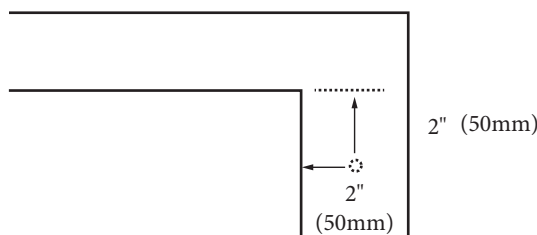

For clarification, please contact Madeli Customer Care at (800)-819-6988 or (305)-718-8817 Ext. 1

All dimensions are approximate and subject to standard tolerance. Specifications subject to change without prior notice.