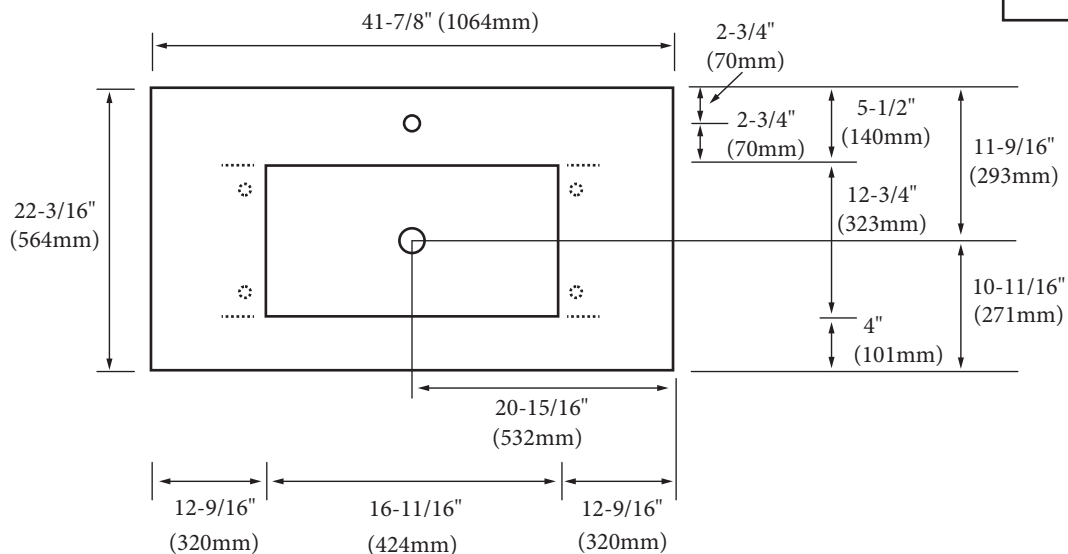

Quartzstone Countertop – 42"

Specification & Installation Guide

FEATURES

- Design: Quartzstone Countertop
- Material: Quartz composite.
- Dimension: 41-7/8" (1064 mm)L x 22-3/16" (564 mm)W x 3/4" (20 mm)H
- Basin cut-out for Madeli under mount sink CB-2015
- Faucet hole(s): Single or 8" widespread.
- 4"H backsplash is included
- Packaging Dimensions: 45" (1143 mm) x 25" (635 mm) x 4" (102 mm)
- Gross Weight: 62 lbs (28 kg)

FINISHES

- White (WH)
- White Carrara (WC)
- Mocha (MO)

TOP VIEW

UNDER SIDE VIEW (CLIP POSITIONS)

For clarification, please contact Madeli Customer Care at (800)-819-6988 or (305)-718-8817 Ext. 1

All dimensions are approximate and subject to standard tolerance. Specifications subject to change without prior notice.