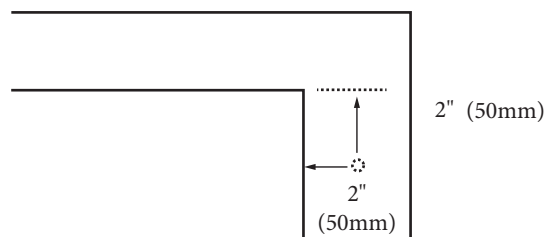

Quartzstone Countertop – 42"

Specification & Installation Guide

FEATURES

- Design: Quartzstone Countertop
- Material: Quartz composite.
- Dimension: 41-7/8" (1064 mm)L x 22-3/16" (564 mm)W x 3/4" (20 mm)H
- Basin cut-out for Madeli under mount sink CB-2015
- Faucet hole(s): Single or 8" widespread.
- 4"H backsplash is included
- Packaging Dimensions: 45" (1143 mm) x 25" (635 mm) x 4" (102 mm)
- Gross Weight: 62 lbs (28 kg)

FINISHES

- White (WH)
- White Carrara (WC)
- Mocha (MO)

TOP VIEW

UNDER SIDE VIEW (CLIP POSITIONS)

For clarification, please contact Madeli Customer Care at (800)-819-6988 or (305)-718-8817 Ext. 1

All dimensions are approximate and subject to standard tolerance. Specifications subject to change without prior notice.