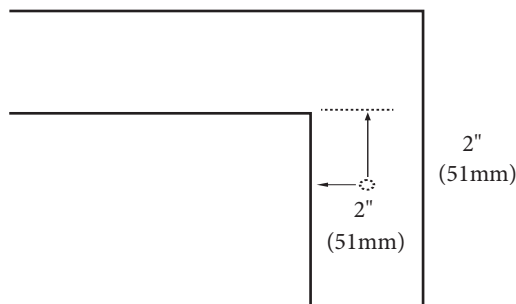

- QSA1812-48-110-XX - Single faucet (as shown)
- QSA1812-48-130-XX - 8" widespread

Quartzstone Countertop – 48" Single

Specification & Installation Guide

FEATURES

- Design: Quartzstone Countertop
- Material: Quartz composite.
- Dimension: 47-7/8" (1216 mm)L x 18-5/16" (465 mm)W x 1-1/4" (30 mm)H
- Basin cut-out for Madeli under mount sink CB-1813.
- Faucet hole(s): Single or 8" widespread.
- Backsplash is not included.
- Packaging Dimensions: 51" (1295 mm) x 21" (534 mm) x 4" (102 mm)
- Gross Weight: 76 lbs (35 kg)

FINISHES

- White (WH)
- Soft-Grey (SG)
- White Carrara (WC)

TOP VIEW

UNDER SIDE VIEW (CLIP POSITIONS)

For clarification, please contact Madeli Customer Care at (800)-819-6988 or (305)-718-8817 Ext. 1

All dimensions are approximate and subject to standard tolerance. Specifications subject to change without prior notice.