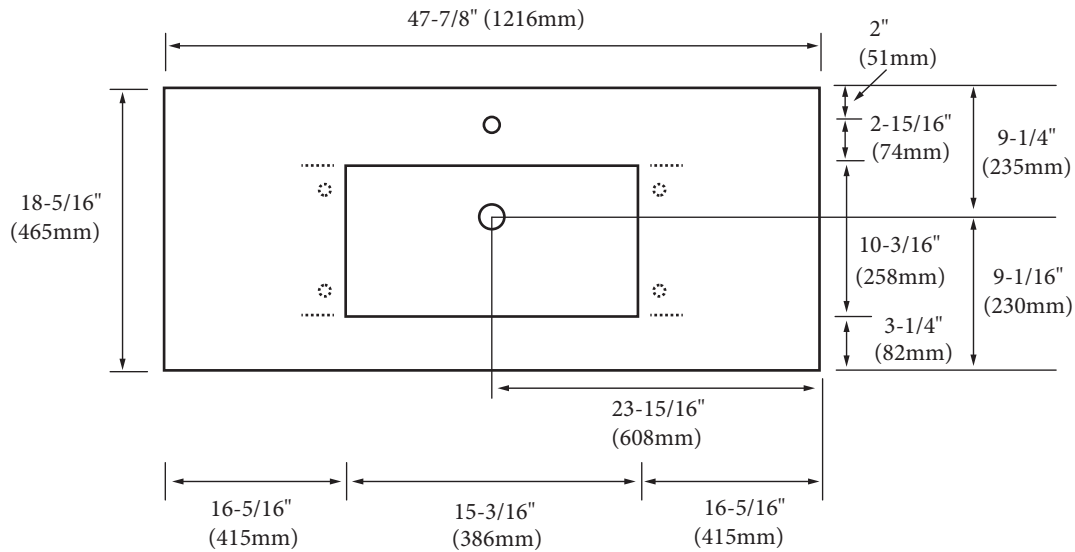

- QSA1812-48-110-XX - Single faucet (as shown)
- QSA1812-48-130-XX - 8" widespread

Quartzstone Countertop – 48" Single

Specification & Installation Guide

FEATURES

- Design: Quartzstone Countertop
- Material: Quartz composite.
- Dimension: 47-7/8" (1216 mm)L x 18-5/16" (465 mm)W x 1-1/4" (30 mm)H
- Basin cut-out for Madeli under mount sink CB-1813.
- Faucet hole(s): Single or 8" widespread.
- Backsplash is not included.
- Packaging Dimensions: 51" (1295 mm) x 21" (534 mm) x 4" (102 mm)
- Gross Weight: 76 lbs (35 kg)

FINISHES

- White (WH)
- Soft-Grey (SG)
- White Carrara (WC)

TOP VIEW

UNDER SIDE VIEW (CLIP POSITIONS)

For clarification, please contact Madeli Customer Care at (800)-819-6988 or (305)-718-8817 Ext. 1

All dimensions are approximate and subject to standard tolerance. Specifications subject to change without prior notice.