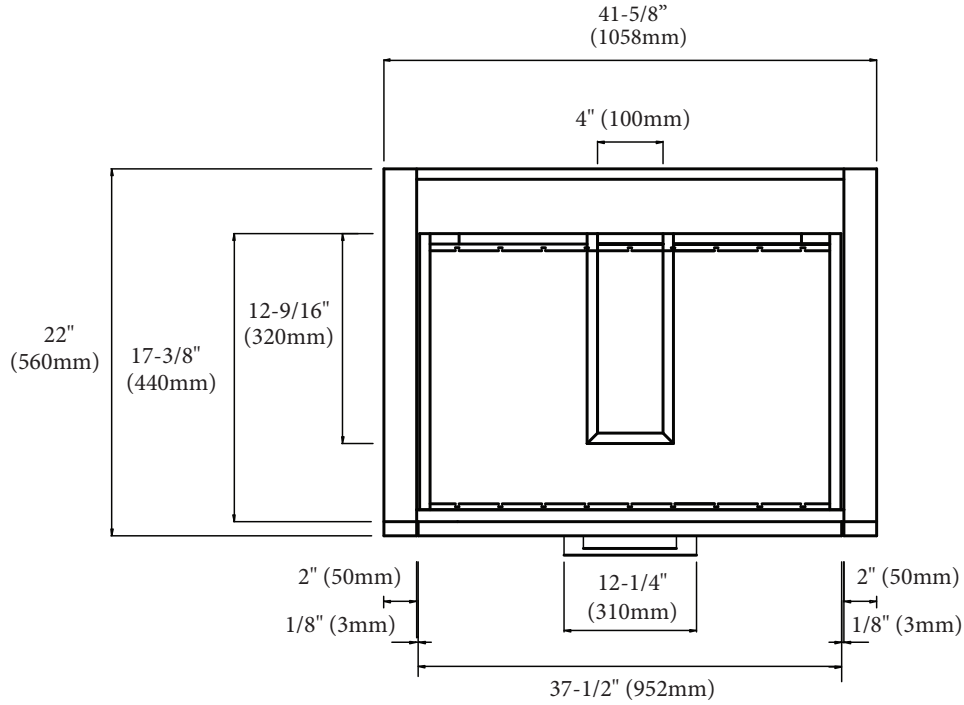

Retro - 42"

Specification & Installation Guide

Features

- Free Standing 42" vanity: 33" (839mm)H x 22"(560mm)D x 41-5/8" (1058mm)W
- Furniture grade plywood layered with solid wood veneer and protected with several coats of polyurethane (No particle board or MDF used).
- Matching finish inside out
- Two 18" adjustable drawers with full-extension soft-close European hardware.
- Drawers include adjustable tempered glass dividers.
- Handle : Polished chrome or brushed nickel.

Package Dimensions

43" x 26" x 35"

Weight

130 lbs. / 59 kgs.

SIDE VIEW

For clarification, please contact Madeli Customer Care at (800)-819-6988 or (305)-718-8817 Ext. 1

All dimensions are approximate and subject to standard tolerance. Specifications subject to change without prior notice.

Retro - 42"

Specification & Installation Guide

TOP VIEW

BACK VIEW

Retro - 42"

Specification & Installation Guide

FRONT VIEW

ROUGH-IN DIMENSIONS