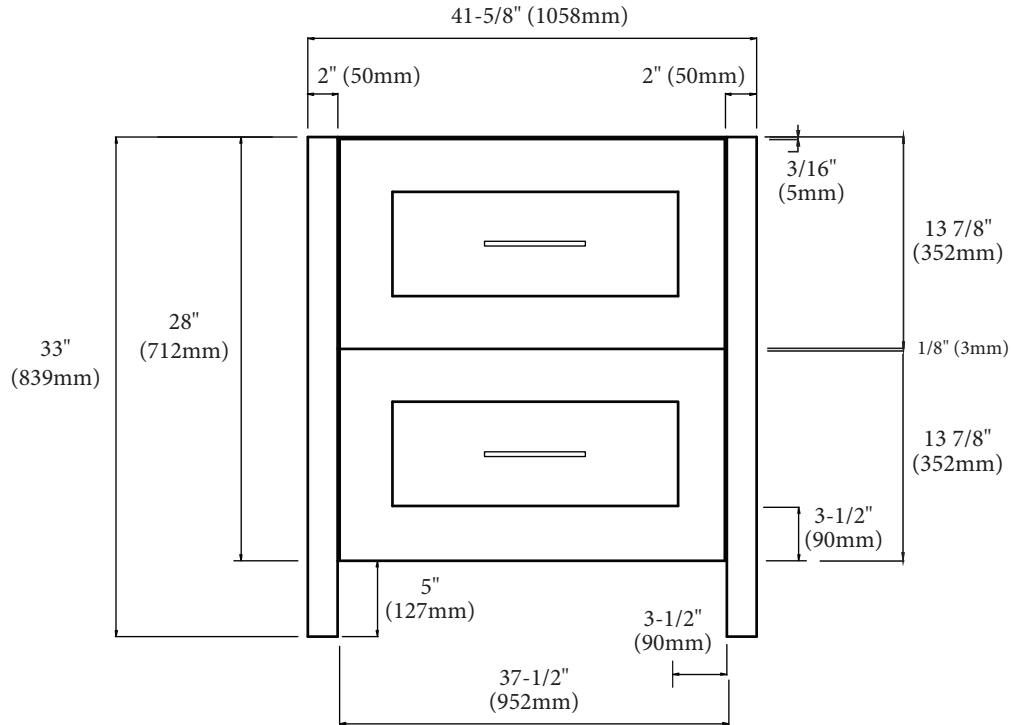

Retro - 42"

Specification & Installation Guide

Features

- Free Standing 42" vanity: 33" (839mm)H x 22"(560mm)D x 41-5/8" (1058mm)W
- Furniture grade plywood layered with solid wood veneer and protected with several coats of polyurethane (No particle board or MDF used).
- Matching finish inside out
- Two 18" adjustable drawers with full-extension soft-close European hardware.
- Drawers include adjustable tempered glass dividers.
- Handle : Polished chrome or brushed nickel.

Package Dimensions

43" x 26" x 35"

Weight

130 lbs. / 59 kgs.

SIDE VIEW

For clarification, please contact Madeli Customer Care at (800)-819-6988 or (305)-718-8817 Ext. 1

All dimensions are approximate and subject to standard tolerance. Specifications subject to change without prior notice.

Retro - 42"

Specification & Installation Guide

TOP VIEW

BACK VIEW

Retro - 42"

Specification & Installation Guide

FRONT VIEW

ROUGH-IN DIMENSIONS