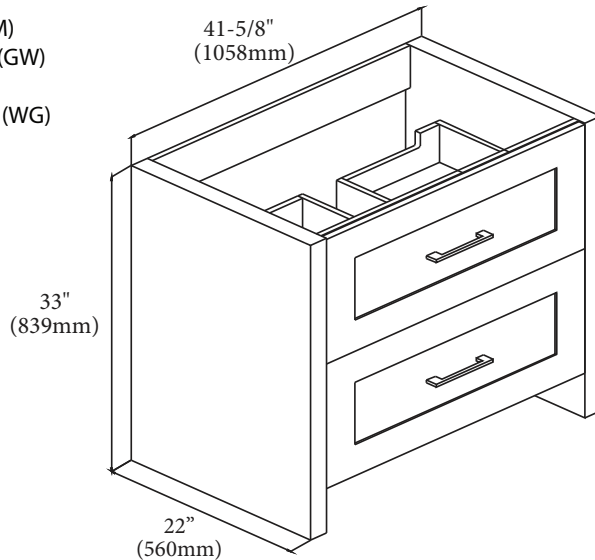

Retro - 42"

Specification & Installation Guide

Features

- Free Standing 42" vanity: 33" (839mm)H x 22"(560mm)D x 41-5/8" (1058mm)W
- Furniture grade plywood layered with solid wood veneer and protected with several coats of polyurethane (No particle board or MDF used).
- Matching finish inside out
- Two 18" adjustable drawers with full-extension soft-close European hardware.
- Drawers include adjustable tempered glass dividers.
- Handle : Polished chrome or brushed nickel.

Colors/Finishes

- Cashmere (CM)
- Glossy White (GW)
- Walnut (WA)
- Whisper Grey (WG)

Top/Basin options

- White, Soft Grey or White Carrara Quartzstone™ top & White ceramic basin in 3" or 3/4" thickness
- Glossy White X-Stone top/basin
- Tempered glass top and ceramic basin
- Glossy or Matte White X-Stone flat counter top.

Package Dimensions

43" x 26" x 35"