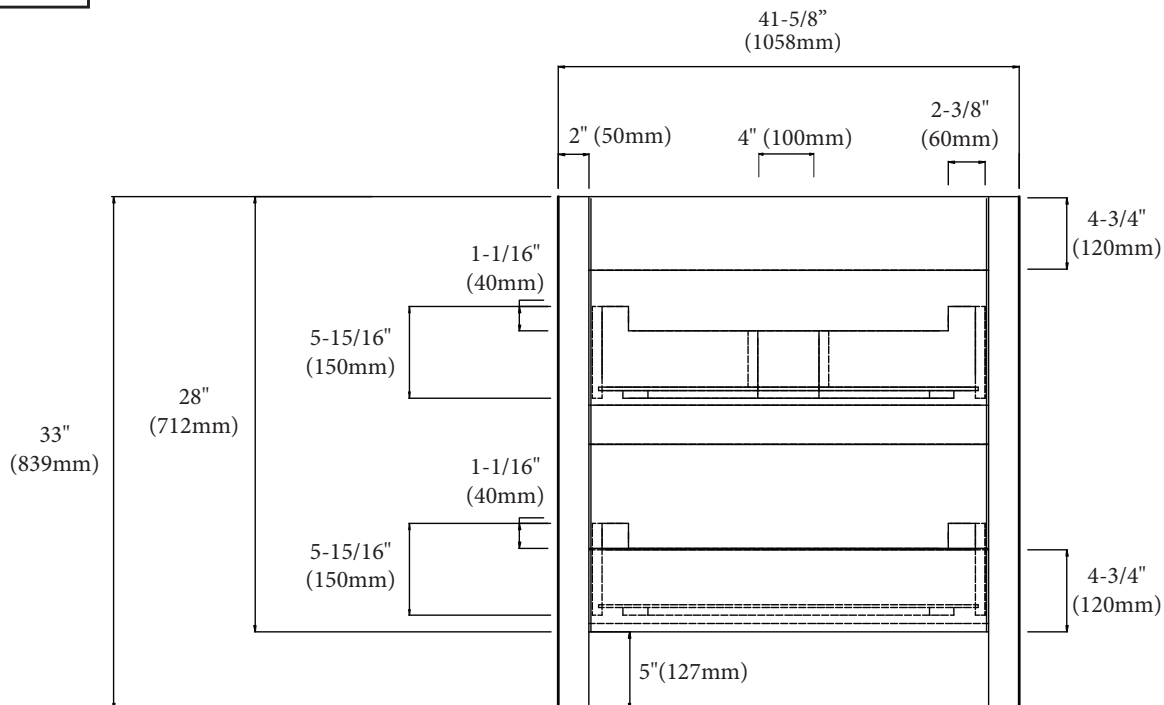

Retro - 42"

Specification & Installation Guide

Features

- Free Standing 42" vanity: 33" (839mm)H x 22"(560mm)D x 41-5/8" (1058mm)W
- Furniture grade plywood layered with solid wood veneer and protected with several coats of polyurethane (No particle board or MDF used).
- Matching finish inside out
- Two 18" adjustable drawers with full-extension soft-close European hardware.
- Drawers include adjustable tempered glass dividers.
- Handle : Polished chrome or brushed nickel.

Package Dimensions

43" x 26" x 35"

Weight

130 lbs. / 59 kgs.

SIDE VIEW

For clarification, please contact Madeli Customer Care at (800)-819-6988 or (305)-718-8817 Ext. 1

All dimensions are approximate and subject to standard tolerance. Specifications subject to change without prior notice.

Retro - 42"

Specification & Installation Guide

TOP VIEW

BACK VIEW

Retro - 42"

Specification & Installation Guide

FRONT VIEW

ROUGH-IN DIMENSIONS