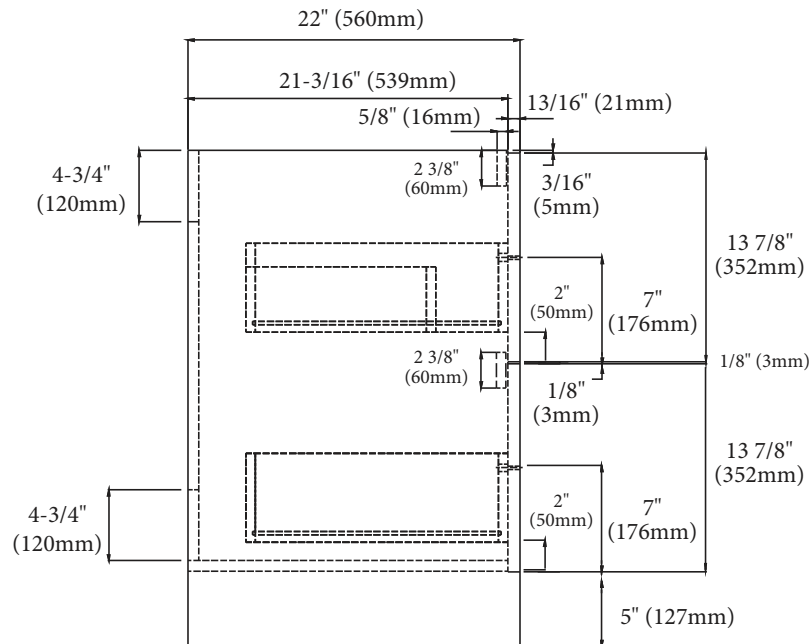

Retro - 42"

Specification & Installation Guide

Features

- Free Standing 42" vanity: 33" (839mm)H x 22"(560mm)D x 41-5/8" (1058mm)W
- Furniture grade plywood layered with solid wood veneer and protected with several coats of polyurethane (No particle board or MDF used).
- Matching finish inside out
- Two 18" adjustable drawers with full-extension soft-close European hardware.
- Drawers include adjustable tempered glass dividers.
- Handle : Polished chrome or brushed nickel.

Package Dimensions

43" x 26" x 35"

Weight

130 lbs. / 59 kgs.

SIDE VIEW

For clarification, please contact Madeli Customer Care at (800)-819-6988 or (305)-718-8817 Ext. 1

All dimensions are approximate and subject to standard tolerance. Specifications subject to change without prior notice.

Retro - 42"

Specification & Installation Guide

TOP VIEW

BACK VIEW

Retro - 42"

Specification & Installation Guide

FRONT VIEW

ROUGH-IN DIMENSIONS