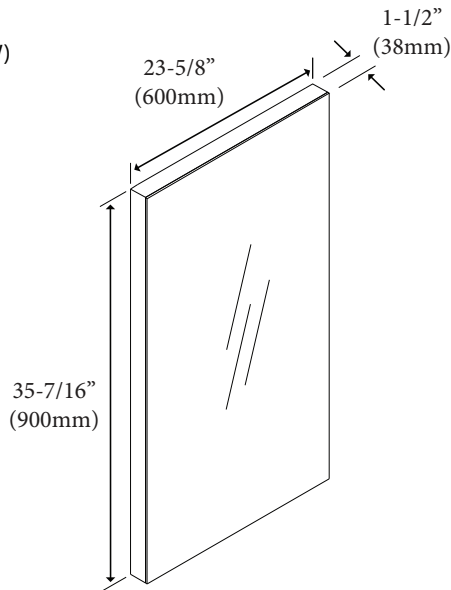

## Urban - 36"H x 24"W Frameless Mirror

### Features

- Wall hung 36" x 24" plain frameless mirror.
- Dual installation: mirror can be hung in long or short direction.
- Size: 35-7/16"(900mm)H x 1-1/2"(38mm)D x 23-5/8"(600mm)W or 23-5/8"(600mm)H x 1-1/2"(38mm)D x 35-7/16"(900mm)W
- Mirror mounted on wooden base.
- Wooden base made with furniture grade plywood layered with solid wood veneer and protected with several coats of polyurethane.

### Package Dimension

26" x 4" x 38"

### Gross Weight

22 lbs / 10 kgs

TOP VIEW

BACK VIEW

SIDE VIEW

For clarification, please contact Madeli Customer Care at (800)-819-6988 or (305)-718-8817 Ext. 1

All dimensions are approximate and subject to standard tolerance. Specifications subject to change without prior notice.