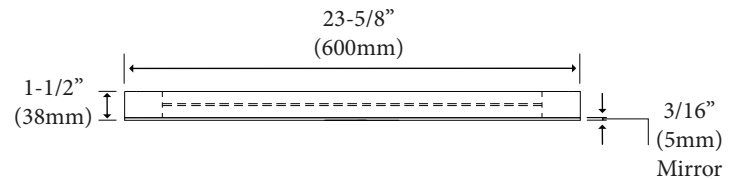

### Features

- Wall hung 36" x 24" plain frameless mirror.
- Dual installation: mirror can be hung in long or short direction.
- Size: 35-7/16"(900mm)H x 1-1/2"(38mm)D x 23-5/8"(600mm)W or 23-5/8"(600mm)H x 1-1/2"(38mm)D x 35-7/16"(900mm)W
- Mirror mounted on wooden base.
- Wooden base made with furniture grade plywood layered with solid wood veneer and protected with several coats of polyurethane.

### Package Dimension

26" x 4" x 38"

### Gross Weight

22 lbs / 10 kgs

TOP VIEW

BACK VIEW

SIDE VIEW

For clarification, please contact Madeli Customer Care at (800)-819-6988 or (305)-718-8817 Ext. 1

All dimensions are approximate and subject to standard tolerance. Specifications subject to change without prior notice.