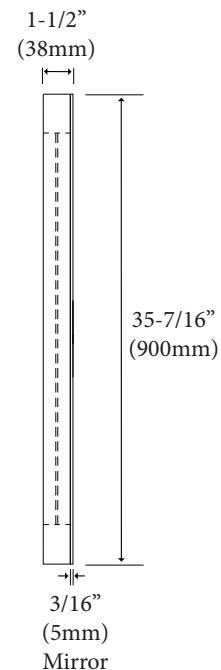

## Urban - 36"H x 24"W Frameless Mirror

### Features

- Wall hung 36" x 24" plain frameless mirror.
- Dual installation: mirror can be hung in long or short direction.
- Size: 35-7/16"(900mm)H x 1-1/2"(38mm)D x 23-5/8"(600mm)W or 23-5/8"(600mm)H x 1-1/2"(38mm)D x 35-7/16"(900mm)W
- Mirror mounted on wooden base.
- Wooden base made with furniture grade plywood layered with solid wood veneer and protected with several coats of polyurethane.

### Package Dimension

26" x 4" x 38"

### Gross Weight

22 lbs / 10 kgs

TOP VIEW

BACK VIEW

SIDE VIEW

For clarification, please contact Madeli Customer Care at (800)-819-6988 or (305)-718-8817 Ext. 1

All dimensions are approximate and subject to standard tolerance. Specifications subject to change without prior notice.