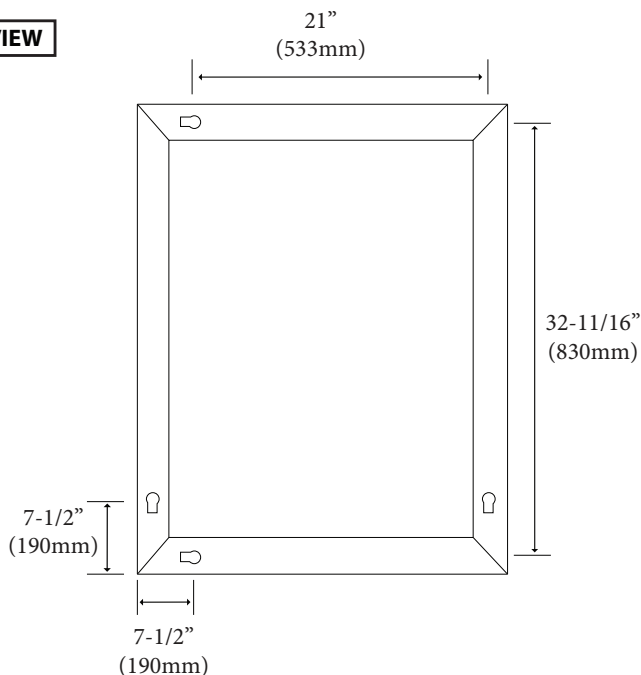

## Urban - 36"H x 24"W Frameless Mirror

### Features

- Wall hung 36" x 24" plain frameless mirror.
- Dual installation: mirror can be hung in long or short direction.
- Size: 35-7/16"(900mm)H x 1-1/2"(38mm)D x 23-5/8"(600mm)W or 23-5/8"(600mm)H x 1-1/2"(38mm)D x 35-7/16"(900mm)W
- Mirror mounted on wooden base.
- Wooden base made with furniture grade plywood layered with solid wood veneer and protected with several coats of polyurethane.

### Package Dimension

26" x 4" x 38"

### Gross Weight

22 lbs / 10 kgs

TOP VIEW

BACK VIEW

SIDE VIEW

For clarification, please contact Madeli Customer Care at (800)-819-6988 or (305)-718-8817 Ext. 1

All dimensions are approximate and subject to standard tolerance. Specifications subject to change without prior notice.