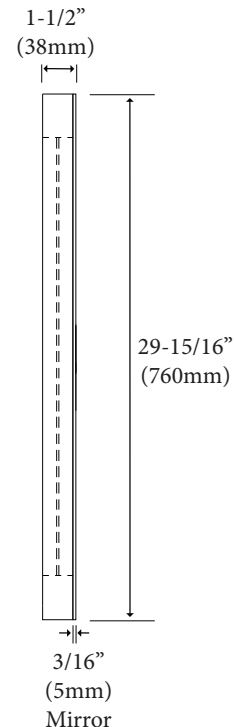

Urban - 30"H x 24"W Frameless Mirror

Specification & Installation Guide

Features

- Wall hung 30" x 24" plain frameless mirror.
- Dual installation: mirror can be hung in long or short direction.
- Size: 29-15/16" (760mm) H x 1-1/2" (38mm) D x 23-5/8" (600mm) W or 23-5/8" (600mm) H x 1-1/2" (38mm) D x 29-15/16" (760mm) W
- Mirror mounted on wooden base.
- Wooden base made with furniture grade plywood layered with solid wood veneer and protected with several coats of polyurethane.

Finishes

- Ash Grey (AG)
- Glossy White (GW)
- Walnut (WA)

Package Dimension

26" x 3" x 32"

Gross Weight

8.64 lbs / 19 kgs

TOP VIEW

BACK VIEW

SIDE VIEW

For clarification, please contact Madeli Customer Care at (800)-819-6988 or (305)-718-8817 Ext. 1

All dimensions are approximate and subject to standard tolerance. Specifications subject to change without prior notice.