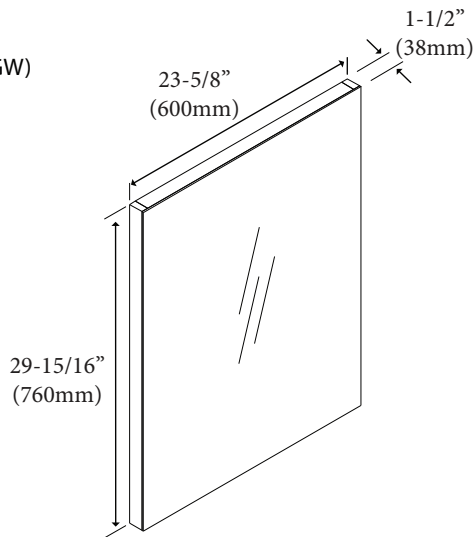

Urban - 30"H x 24"W Frameless Mirror

Specification & Installation Guide

Features

- Wall hung 30" x 24" plain frameless mirror.
- Dual installation: mirror can be hung in long or short direction.
- Size: 29-15/16" (760mm) H x 1-1/2" (38mm) D x 23-5/8" (600mm) W or 23-5/8" (600mm) H x 1-1/2" (38mm) D x 29-15/16" (760mm) W
- Mirror mounted on wooden base.
- Wooden base made with furniture grade plywood layered with solid wood veneer and protected with several coats of polyurethane.

Finishes

- Ash Grey (AG)
- Glossy White (GW)
- Walnut (WA)

Package Dimension

26" x 3" x 32"

Gross Weight

8.64 lbs / 19 kgs

TOP VIEW

BACK VIEW

SIDE VIEW

For clarification, please contact Madeli Customer Care at (800)-819-6988 or (305)-718-8817 Ext. 1

All dimensions are approximate and subject to standard tolerance. Specifications subject to change without prior notice.