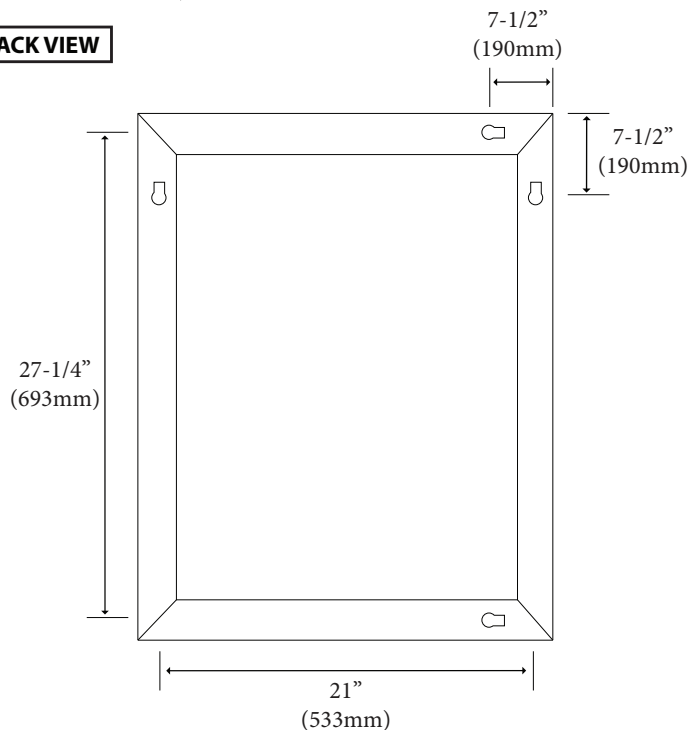

Urban - 30"H x 24"W Frameless Mirror

Specification & Installation Guide

Features

- Wall hung 30" x 24" plain frameless mirror.
- Dual installation: mirror can be hung in long or short direction.
- Size: 29-15/16" (760mm) H x 1-1/2" (38mm) D x 23-5/8" (600mm) W or 23-5/8" (600mm) H x 1-1/2" (38mm) D x 29-15/16" (760mm) W
- Mirror mounted on wooden base.
- Wooden base made with furniture grade plywood layered with solid wood veneer and protected with several coats of polyurethane.

Finishes

- Ash Grey (AG)
- Glossy White (GW)
- Walnut (WA)

Package Dimension

26" x 3" x 32"

Gross Weight

8.64 lbs / 19 kgs

TOP VIEW

BACK VIEW

SIDE VIEW

For clarification, please contact Madeli Customer Care at (800)-819-6988 or (305)-718-8817 Ext. 1

All dimensions are approximate and subject to standard tolerance. Specifications subject to change without prior notice.