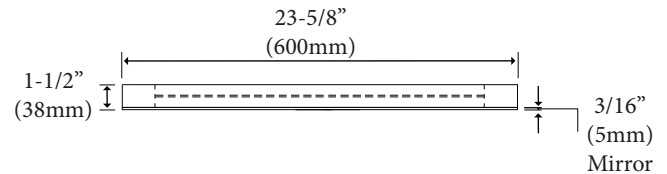

Urban - 30"H x 24"W Frameless Mirror

Specification & Installation Guide

Features

- Wall hung 30" x 24" plain frameless mirror.
- Dual installation: mirror can be hung in long or short direction.
- Size: 29-15/16" (760mm) H x 1-1/2" (38mm) D x 23-5/8" (600mm) W or 23-5/8" (600mm) H x 1-1/2" (38mm) D x 29-15/16" (760mm) W
- Mirror mounted on wooden base.
- Wooden base made with furniture grade plywood layered with solid wood veneer and protected with several coats of polyurethane.

Finishes

- Ash Grey (AG)
- Glossy White (GW)
- Walnut (WA)

Package Dimension

26" x 3" x 32"

Gross Weight

8.64 lbs / 19 kgs

TOP VIEW

BACK VIEW

SIDE VIEW

For clarification, please contact Madeli Customer Care at (800)-819-6988 or (305)-718-8817 Ext. 1

All dimensions are approximate and subject to standard tolerance. Specifications subject to change without prior notice.