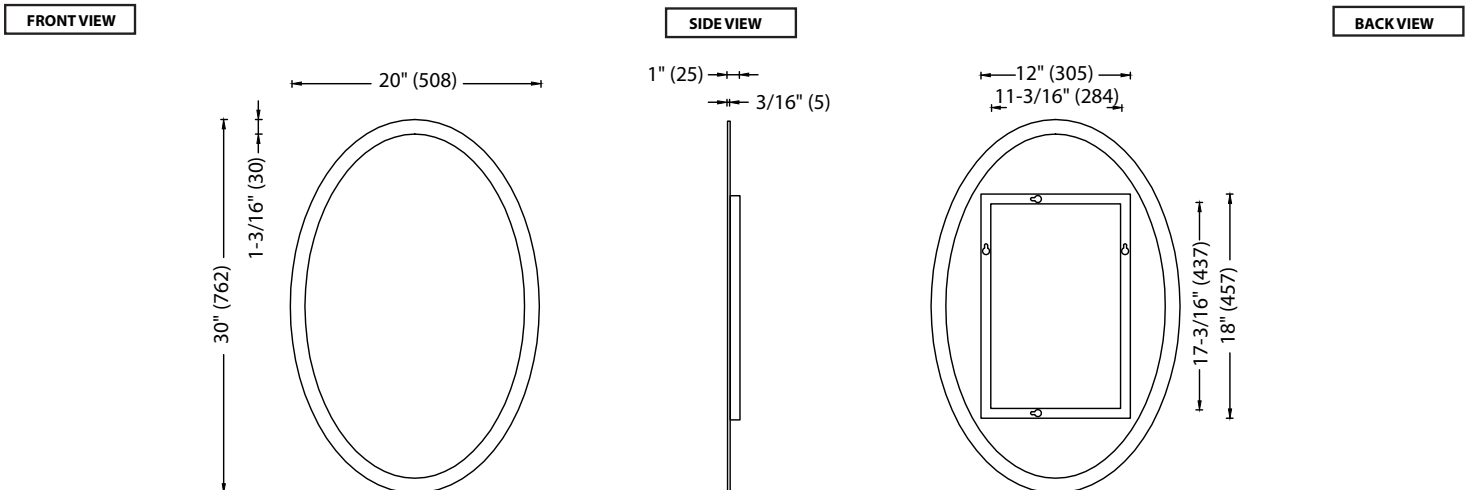

Gross weight

11 lbs / 5 kgs

For clarification, please contact Madeli Customer Care at (800)-819-6988 or (305)-718-8817 Ext. 1

All dimensions are approximate and subject to standard tolerance. Specifications subject to change without prior notice.