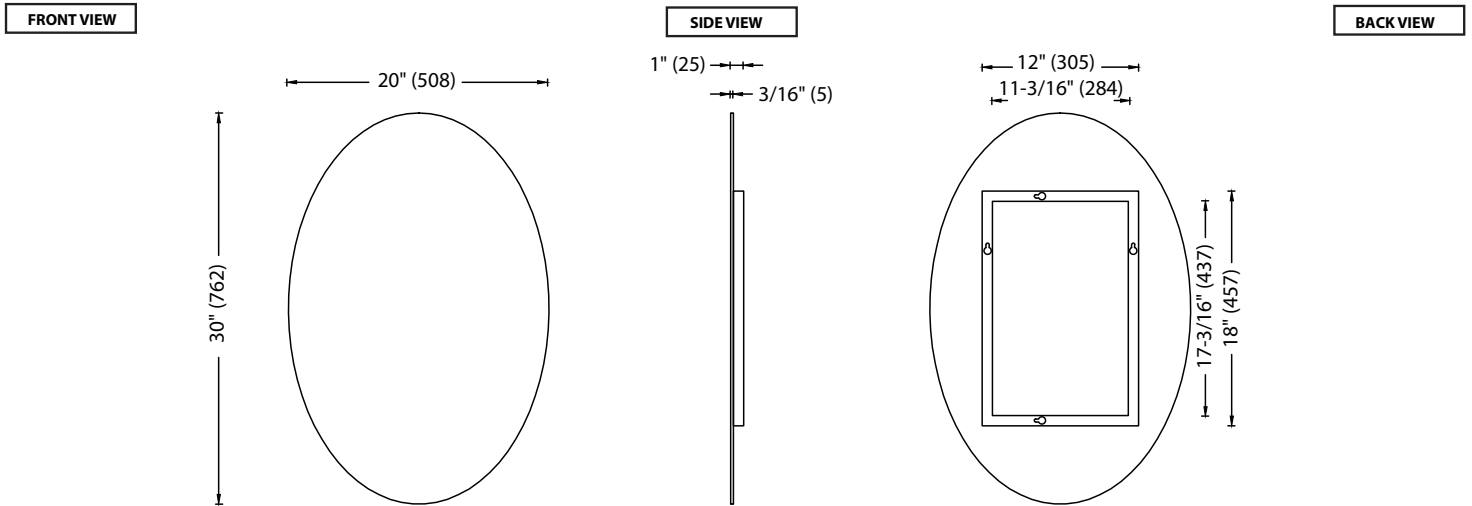

The "evO" Mirror Collection

Specification & Installation Guide

RL-EV2030-003-AL

Features

- Wall hung oval frameless mirror
- Designer "floating" look - 3/4" off the wall
- Size: 30"(762 mm)H x 13/16"(20 mm)D x 20"(508 mm)W
- Plain mirror with aluminum base
- Copper free mirror and GreenShield™ protective backing

Package dimension

23" x 33" x 6"

Gross weight

11 lbs / 5 kgs

RL-EV2030-F03-AL

Features

- Wall hung oval frameless mirror
- Designer "floating" look - 3/4" off the wall
- Size: 30"(762 mm)H x 13/16"(20 mm)D x 20"(508 mm)W
- Frameless DualFrost™ etched mirror edges with aluminum base
- Copper free mirror and GreenShield™ protective backing

Package dimension

23" x 33" x 6"