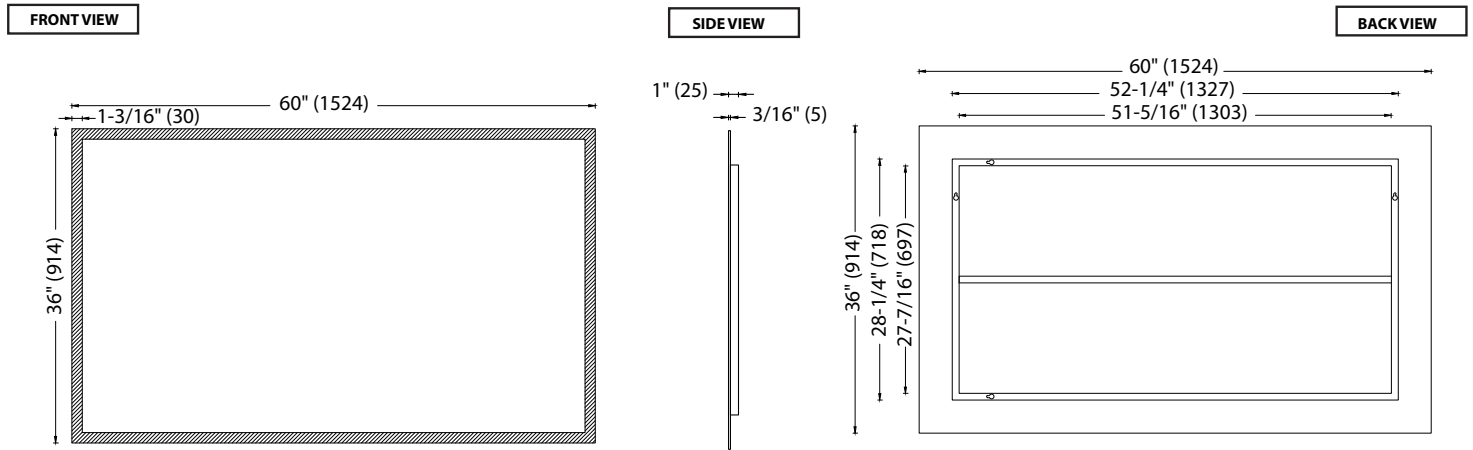

The Edge Frosted Mirror Collection

Specification & Installation Guide

RL-EG6036-F03-AL

Features

- Wall hung 60" x 36" frameless mirror
- Designer "floating" look - 3/4" off the wall
- Dual installation: mirror can be hung in long or short direction
- Size: 36"(914mm)H x 13/16"(20 mm)D x 60"(1524 mm)W or 60"(1524 mm)H x 13/16"(20 mm)D x 36"(914 mm)W
- Frameless DualFrost™ etched mirror edges with aluminum base
- Copper free mirror and GreenShield™ protective backing

Package dimension

63" x 39" x 6"

Gross weight

42 lbs / 19 kgs

RL-EG7236-F03-AL

Features

- Wall hung 72" x 36" frameless mirror
- Designer "floating" look - 3/4" off the wall
- Dual installation: mirror can be hung in long or short direction
- Size: 72"(1829 mm)H x 13/16"(20 mm)D x 36"(914 mm)W or 36"(914 mm)H x 13/16"(20 mm)D x 72"(1829 mm)W
- Frameless DualFrost™ etched mirror edges with aluminum base
- Copper free mirror and GreenShield™ protective backing

Package dimension

75" x 39" x 6"

Gross weight

50 lbs / 23 kgs

For clarification, please contact Madeli Customer Care at (800)-819-6988 or (305)-718-8817 Ext. 1

All dimensions are approximate and subject to standard tolerance. Specifications subject to change without prior notice.