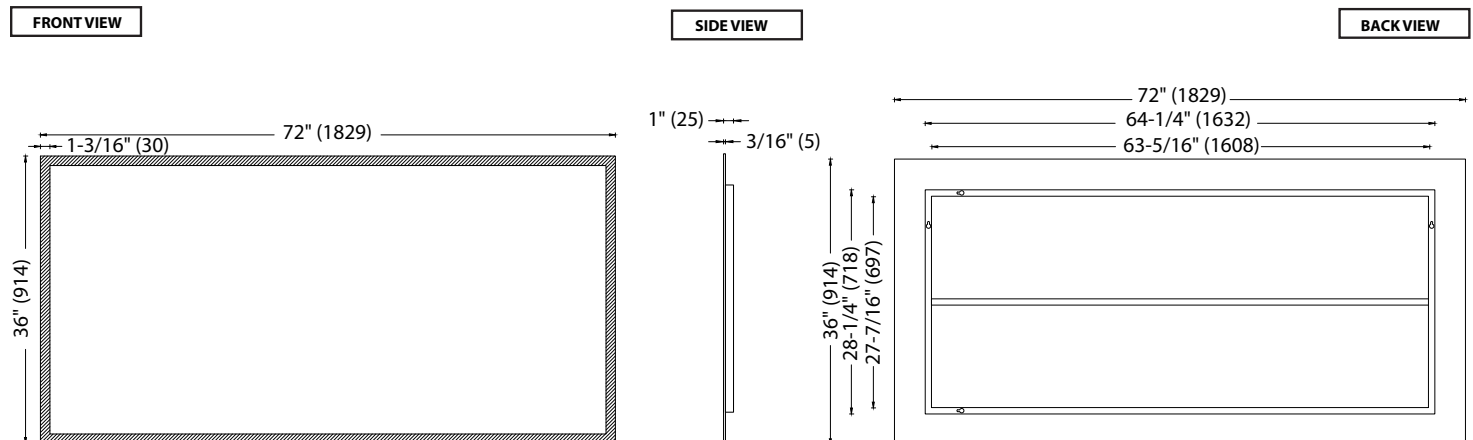

The Edge Frosted Mirror Collection

Specification & Installation Guide

RL-EG6036-F03-AL

Features

- Wall hung 60" x 36" frameless mirror
- Designer "floating" look - 3/4" off the wall
- Dual installation: mirror can be hung in long or short direction
- Size: 36"(914mm)H x 13/16"(20 mm)D x 60"(1524 mm)W or 60"(1524 mm)H x 13/16"(20 mm)D x 36"(914 mm)W
- Frameless DualFrost™ etched mirror edges with aluminum base
- Copper free mirror and GreenShield™ protective backing

Package dimension

63" x 39" x 6"

Gross weight

42 lbs / 19 kgs

RL-EG7236-F03-AL

Features

- Wall hung 72" x 36" frameless mirror
- Designer "floating" look - 3/4" off the wall
- Dual installation: mirror can be hung in long or short direction
- Size: 72"(1829 mm)H x 13/16"(20 mm)D x 36"(914 mm)W or 36"(914 mm)H x 13/16"(20 mm)D x 72"(1829 mm)W
- Frameless DualFrost™ etched mirror edges with aluminum base
- Copper free mirror and GreenShield™ protective backing

Package dimension

75" x 39" x 6"

Gross weight

50 lbs / 23 kgs

For clarification, please contact Madeli Customer Care at (800)-819-6988 or (305)-718-8817 Ext. 1

All dimensions are approximate and subject to standard tolerance. Specifications subject to change without prior notice.