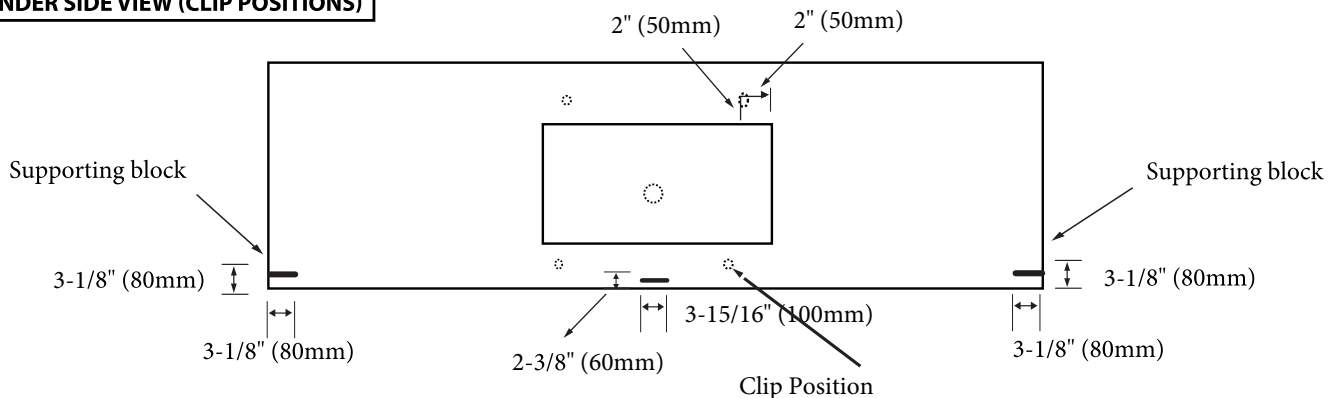

- QSV2230-60-110-XX - Single faucet (as shown)
- QSV2230-60-130-XX - 8" widespread

Quartzstone Countertop - 60" Single

Specification & Installation Guide

FEATURES

- Design: Quartzstone Countertop with apron.
- Material: Quartz composite.
- Type: Above-counter with under mount sink
- Dimension: 59-15/16" (1522 mm)L x 22-3/16" (564 mm)W x 2-15/16" (75 mm)H
- Slab thickness: 3/4" (20 mm)
- Basin cut-out for Madeli undermount sink CB-2015.
- Faucet hole(s): Single or 8" widespread.
- 3" apron on front/ back/left/right sides.
- Backsplash included: 59-15/16" (1522 mm)L X 3/4" (20 mm) X 3-15/16" (100 mm)H
- Packaging Dimensions: 63" (1600 mm) x 26" (660 mm) x 7" (178 mm)
- Gross Weight: 105 lbs (47.73 kgs).

TOP VIEW

UNDER SIDE VIEW (CLIP POSITIONS)

BACK VIEW

For clarification, please contact Madeli Customer Care at (800)-819-6988 or (305)-718-8817 Ext. 1

All dimensions are approximate and subject to standard tolerance. Specifications subject to change without prior notice.