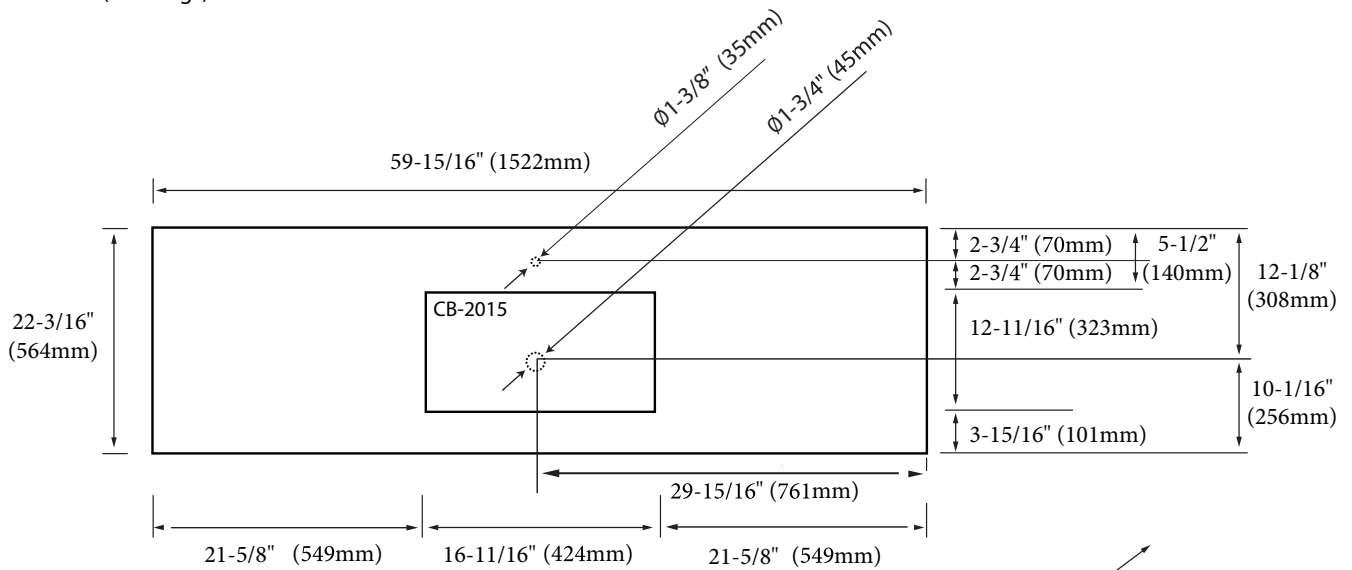

- QSV2230-60-110-XX - Single faucet (as shown)
- QSV2230-60-130-XX - 8" widespread

Quartzstone Countertop - 60" Single

Specification & Installation Guide

FEATURES

- Design: Quartzstone Countertop with apron.
- Material: Quartz composite.
- Type: Above-counter with under mount sink
- Dimension: 59-15/16" (1522 mm)L x 22-3/16" (564 mm)W x 2-15/16" (75 mm)H
- Slab thickness: 3/4" (20 mm)
- Basin cut-out for Madeli undermount sink CB-2015.
- Faucet hole(s): Single or 8" widespread.
- 3" apron on front/ back/left/right sides.
- Backsplash included: 59-15/16" (1522 mm)L X 3/4" (20 mm) X 3-15/16" (100 mm)H
- Packaging Dimensions: 63" (1600 mm) x 26" (660 mm) x 7" (178 mm)
- Gross Weight: 105 lbs (47.73 kgs).

TOP VIEW

UNDER SIDE VIEW (CLIP POSITIONS)

BACK VIEW

For clarification, please contact Madeli Customer Care at (800)-819-6988 or (305)-718-8817 Ext. 1

All dimensions are approximate and subject to standard tolerance. Specifications subject to change without prior notice.