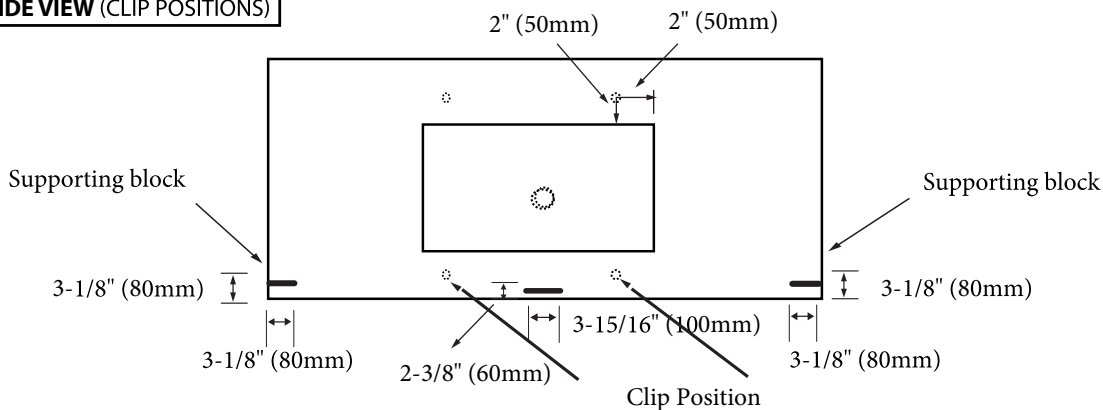

- QSV2230-48-110-XX - Single faucet (as shown)
- QSV2230-48-130-XX - 8" widespread

Quartzstone Countertop - 48"

Specification & Installation Guide

FEATURES

- Design: Quartzstone Countertop with apron.
- Material: Quartz composite
- Type: Above-counter with under mount sink
- Dimension: 47-7/8" (1216 mm) L x 22-3/16" (564mm) W x 2-15/16" (75 mm) H
- Slab thickness: 3/4" (20 mm)
- Basin cut-out for Madeli undermount sink CB-2015
- Faucet hole(s): Single or 8" widespread
- 3" apron on front/ back/left/right sides.
- Backsplash included: 47-7/8" (1216 mm) x 3/4" (20 mm) x 3-15/16" (100 mm) H
- Packaging Dimensions: 51" (1295 mm) x 26" (660 mm) x 7" (178 mm)
- Gross Weight: 95 lbs (43.18 kg)

TOP VIEW

UNDER SIDE VIEW (CLIP POSITIONS)

BACK VIEW

For clarification, please contact Madeli Customer Care at (800)-819-6988 or (305)-718-8817 Ext. 1

All dimensions are approximate and subject to standard tolerance. Specifications subject to change without prior notice.