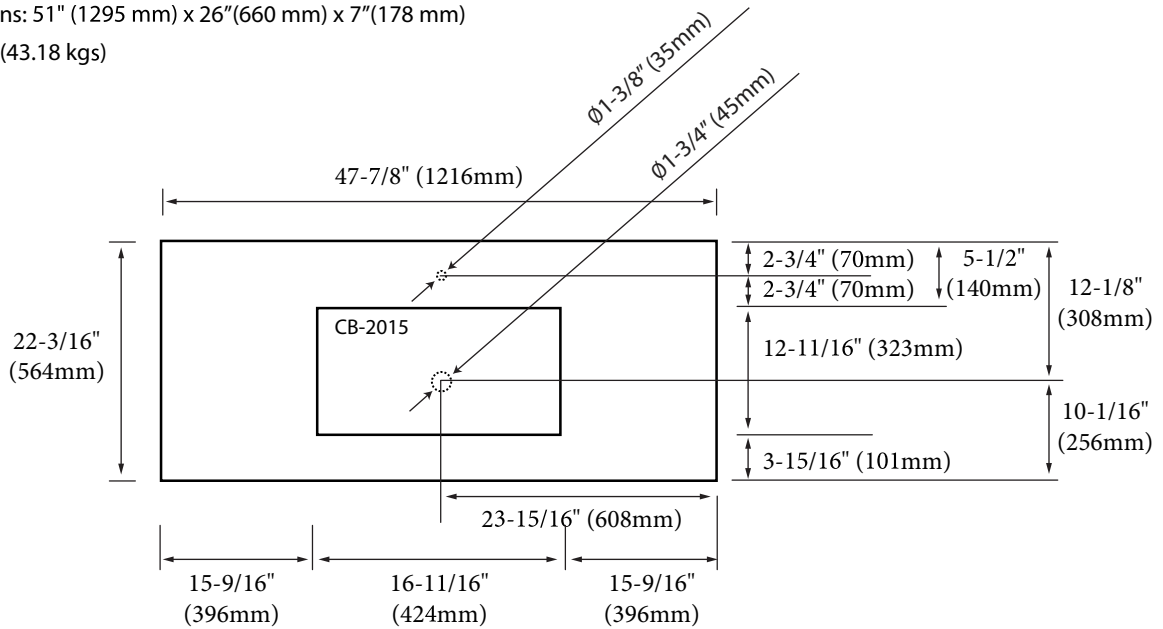

- QSV2230-48-110-XX - Single faucet (as shown)
- QSV2230-48-130-XX - 8" widespread

Quartzstone Countertop - 48"

Specification & Installation Guide

FEATURES

- Design: Quartzstone Countertop with apron.
- Material: Quartz composite
- Type: Above-counter with under mount sink
- Dimension: 47-7/8" (1216 mm) L x 22-3/16" (564mm) W x 2-15/16" (75 mm) H
- Slab thickness: 3/4" (20 mm)
- Basin cut-out for Madeli undermount sink CB-2015
- Faucet hole(s): Single or 8" widespread
- 3" apron on front/ back/left/right sides.
- Backsplash included: 47-7/8" (1216 mm) x 3/4" (20 mm) x 3-15/16" (100 mm) H
- Packaging Dimensions: 51" (1295 mm) x 26" (660 mm) x 7" (178 mm)
- Gross Weight: 95 lbs (43.18 kg)

TOP VIEW

UNDER SIDE VIEW (CLIP POSITIONS)

BACK VIEW

For clarification, please contact Madeli Customer Care at (800)-819-6988 or (305)-718-8817 Ext. 1

All dimensions are approximate and subject to standard tolerance. Specifications subject to change without prior notice.