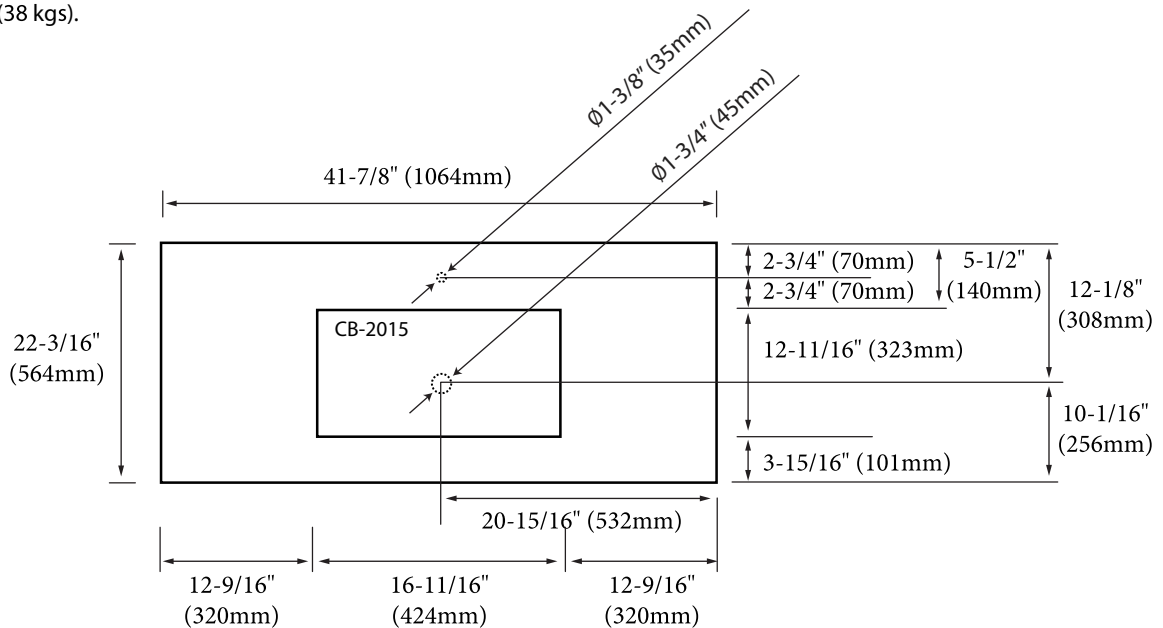

- QSV2230-42-110-XX - Single faucet (as shown)
- QSV2230-42-130-XX - 8" widespread

Quartzstone Countertop - 42"

Specification & Installation Guide

FEATURES

- Design: Quartzstone Countertop with apron.
- Material: Quartz composite.
- Type: Above-counter with under mount sink
- Dimension: 41-7/8" (1064 mm)L x 22-3/16" (564 mm)W x 2-15/16" (75 mm)H
- Slab thickness: 3/4" (20 mm)
- Basin cut-out for Madeli undermount sink CB-2015.
- Faucet hole(s): Single or 8" widespread.
- 3" apron on front/ back/left/right sides.
- Backsplash included: 41-7/8" (1064 mm) x 3/4" (20 mm) x 3-15/16" (100 mm)H
- Packaging Dimensions: 45" (1143 mm) x 26" (660 mm) x 7" (178 mm)
- Gross Weight: 83 lbs (38 kgs).

TOP VIEW

UNDER SIDE VIEW (CLIP POSITIONS)

BACK VIEW

For clarification, please contact Madeli Customer Care at (800)-819-6988 or (305)-718-8817 Ext. 1

All dimensions are approximate and subject to standard tolerance. Specifications subject to change without prior notice.