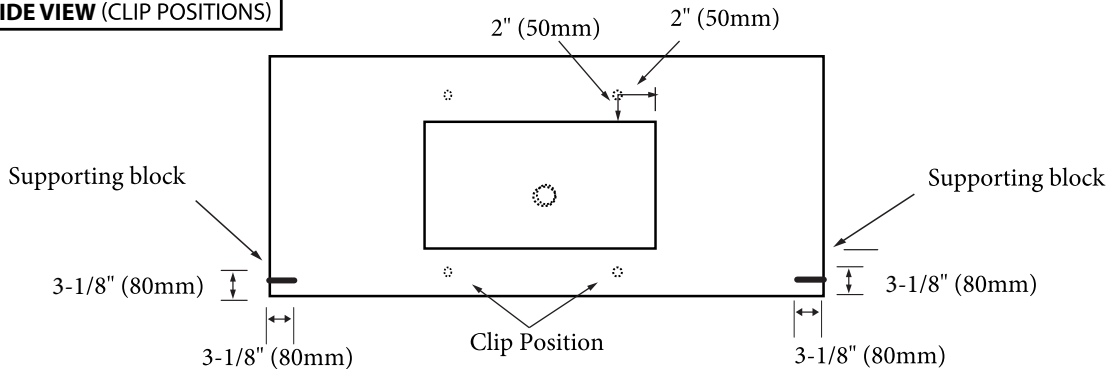

- QSV2230-42-110-XX - Single faucet (as shown)
- QSV2230-42-130-XX - 8" widespread

Quartzstone Countertop - 42"

Specification & Installation Guide

FEATURES

- Design: Quartzstone Countertop with apron.
- Material: Quartz composite.
- Type: Above-counter with under mount sink
- Dimension: 41-7/8" (1064 mm)L x 22-3/16" (564 mm)W x 2-15/16" (75 mm)H
- Slab thickness: 3/4" (20 mm)
- Basin cut-out for Madeli undermount sink CB-2015.
- Faucet hole(s): Single or 8" widespread.
- 3" apron on front/ back/left/right sides.
- Backsplash included: 41-7/8" (1064 mm) x 3/4" (20 mm) x 3-15/16" (100 mm)H
- Packaging Dimensions: 45" (1143 mm) x 26" (660 mm) x 7" (178 mm)
- Gross Weight: 83 lbs (38 kgs).

TOP VIEW

UNDER SIDE VIEW (CLIP POSITIONS)

BACK VIEW

For clarification, please contact Madeli Customer Care at (800)-819-6988 or (305)-718-8817 Ext. 1

All dimensions are approximate and subject to standard tolerance. Specifications subject to change without prior notice.