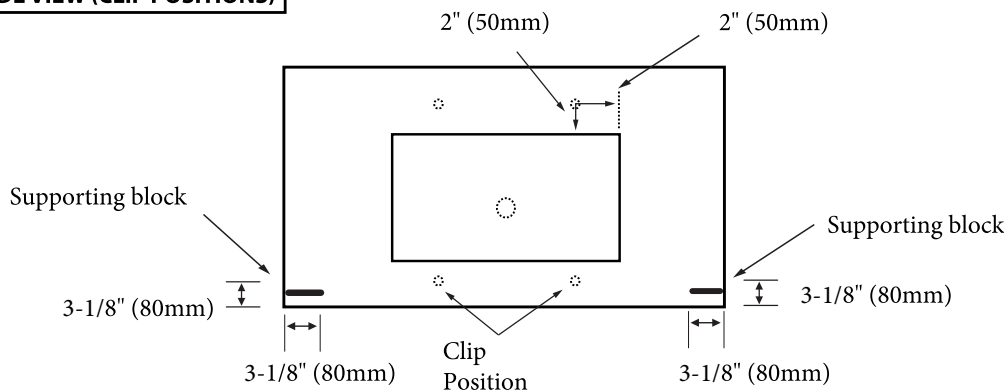

### FEATURES

- Design: Quartzstone Countertop with apron.
- Material: Quartz composite.
- Type: Above-counter with under mount sink
- Dimension: 35-13/16" (910 mm)L x 22-3/16" (564 mm)W x 2-15/16" (75 mm)H
- Slab thickness: 3/4" (20 mm)
- Basin cut-out for Madeli undermount sink CB-2015.
- Faucet hole(s): Single or 8" widespread.
- 3" apron on front/ back/left/right sides.
- Backsplash included: 35-13/16" (910 mm)L x 3/4" (20 mm) x 3-15/16" (100 mm)H
- Packaging Dimensions: 39" (991 mm) x 26" (660 mm) x 7" (178 mm)
- Weight: 71 lbs (32.3 kgs).

### TOP VIEW

### UNDER SIDE VIEW (CLIP POSITIONS)