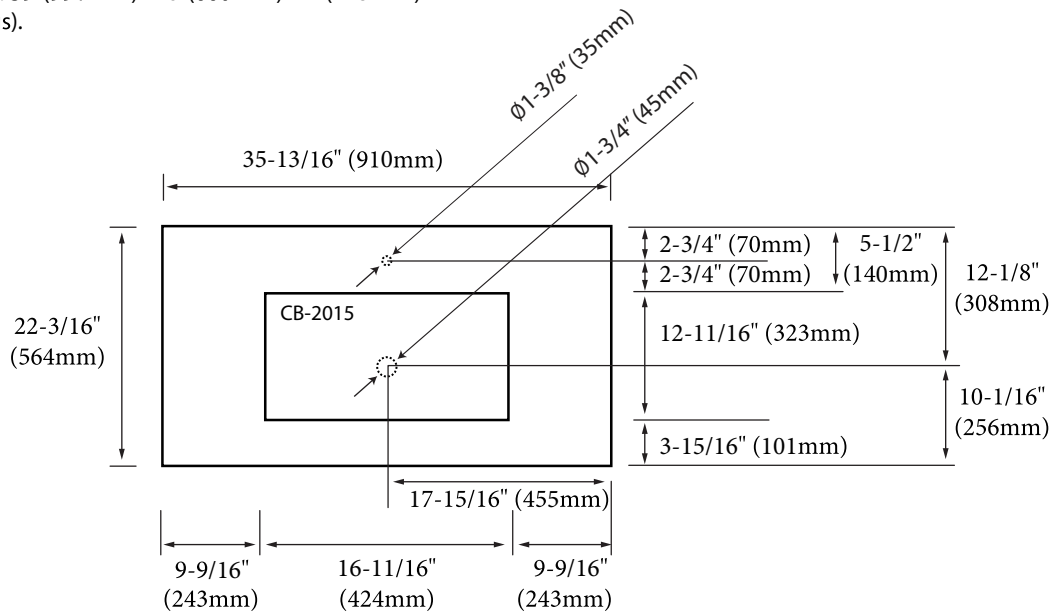

- QSV2230-36-110-XX - Single faucet (as shown)
- QSV2230-36-130-XX - 8" widespread

## Quartzstone Countertop - 36"

### FEATURES

- Design: Quartzstone Countertop with apron.
- Material: Quartz composite.
- Type: Above-counter with under mount sink
- Dimension: 35-13/16" (910 mm)L x 22-3/16" (564 mm)W x 2-15/16" (75 mm)H
- Slab thickness: 3/4" (20 mm)
- Basin cut-out for Madeli undermount sink CB-2015.
- Faucet hole(s): Single or 8" widespread.
- 3" apron on front/ back/left/right sides.
- Backsplash included: 35-13/16" (910 mm)L x 3/4" (20 mm) x 3-15/16" (100 mm)H
- Packaging Dimensions: 39" (991 mm) x 26" (660 mm) x 7" (178 mm)
- Weight: 71 lbs (32.3 kgs).

### UNDER SIDE VIEW (CLIP POSITIONS)