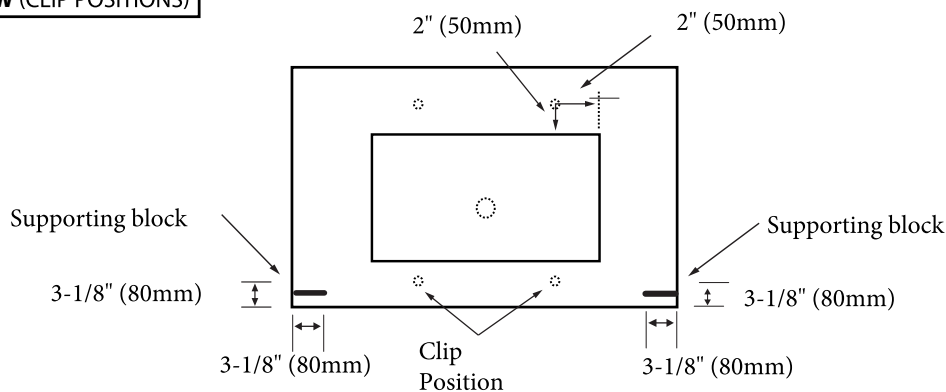

- QSV2230-30-110-XX - Single faucet (as shown)
- QSV2230-30-130-XX - 8" widespread

Quartzstone Countertop - 30"

Specification & Installation Guide

FEATURES

- Design: Quartzstone Countertop with apron.
- Material: Quartz composite.
- Type: Above-counter with under mount sink
- Dimension: 29-7/8" (758 mm)L x 22-3/16" (564 mm)W x 2-15/16" (75 mm)H
- Slab thickness: 3/4" (20 mm)
- Basin cut-out for Madeli undermount sink CB-2015.
- Faucet hole(s): Single or 8" widespread.
- 3" apron on front/ back/left/right sides.
- Backsplash included: 29-7/8" (758 mm)L X 3/4" (20 mm) X 3-15/16" (100 mm)H
- Packaging Dimensions: 33"(838 mm) x 26"(660 mm) x 7"(178mm)
- Gross Weight: 61 lbs (28kgs).

TOP VIEW

UNDER SIDE VIEW (CLIP POSITIONS)

BACK VIEW

For clarification, please contact Madeli Customer Care at (800)-819-6988 or (305)-718-8817 Ext. 1

All dimensions are approximate and subject to standard tolerance. Specifications subject to change without prior notice.