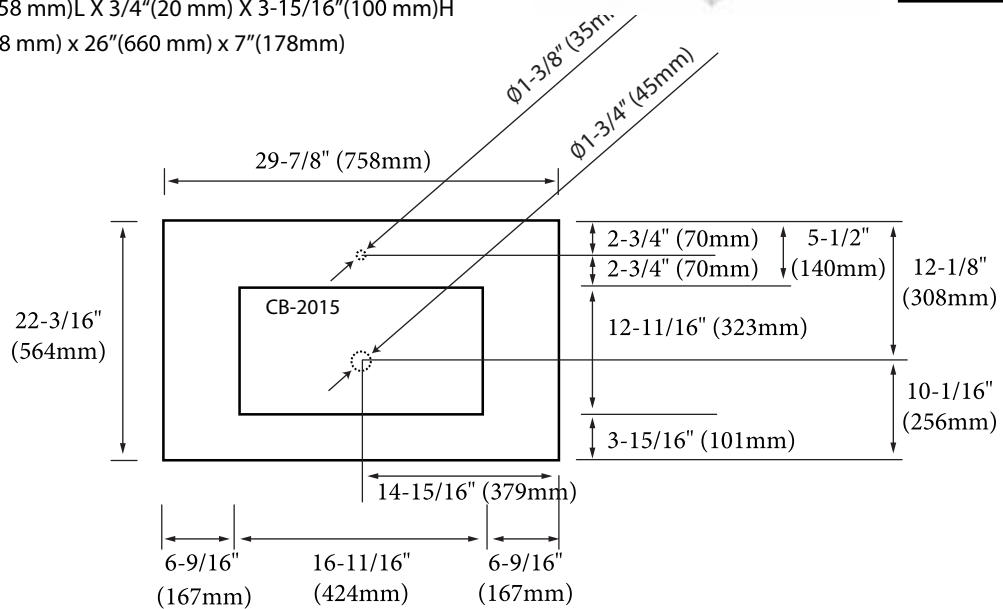

- QSV2230-30-110-XX - Single faucet (as shown)
- QSV2230-30-130-XX - 8" widespread

Quartzstone Countertop - 30"

Specification & Installation Guide

FEATURES

- Design: Quartzstone Countertop with apron.
- Material: Quartz composite.
- Type: Above-counter with under mount sink
- Dimension: 29-7/8" (758 mm)L x 22-3/16" (564 mm)W x 2-15/16" (75 mm)H
- Slab thickness: 3/4" (20 mm)
- Basin cut-out for Madeli undermount sink CB-2015.
- Faucet hole(s): Single or 8" widespread.
- 3" apron on front/ back/left/right sides.
- Backsplash included: 29-7/8" (758 mm)L X 3/4" (20 mm) X 3-15/16" (100 mm)H
- Packaging Dimensions: 33"(838 mm) x 26"(660 mm) x 7"(178mm)
- Gross Weight: 61 lbs (28kgs).

TOP VIEW

UNDER SIDE VIEW (CLIP POSITIONS)

BACK VIEW

For clarification, please contact Madeli Customer Care at (800)-819-6988 or (305)-718-8817 Ext. 1

All dimensions are approximate and subject to standard tolerance. Specifications subject to change without prior notice.