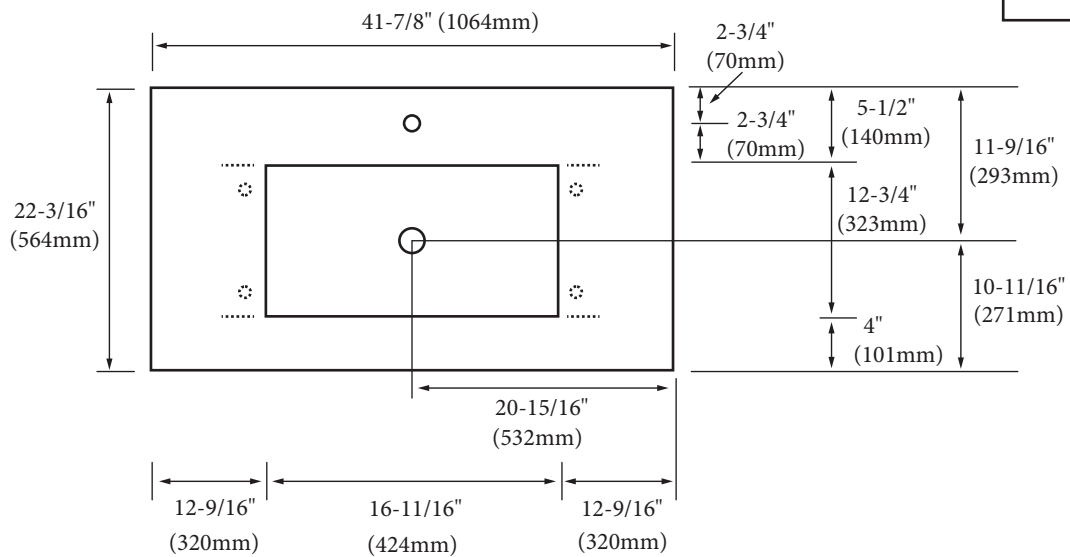

Quartzstone Countertop – 42"

Specification & Installation Guide

FEATURES

- Design: Quartzstone Countertop
- Material: Quartz composite.
- Dimension: 41-7/8" (1064 mm)L x 22-3/16" (564 mm)W x 3/4" (20 mm)H
- Basin cut-out for Madeli under mount sink CB-2015
- Faucet hole(s): Single or 8" widespread.
- 4"H backsplash is included
- Packaging Dimensions: 45" (1143 mm) x 25" (635 mm) x 4" (102 mm)
- Gross Weight: 62 lbs (28 kg)

TOP VIEW

UNDER SIDE VIEW (CLIP POSITIONS)

For clarification, please contact Madeli Customer Care at (800)-819-6988 or (305)-718-8817 Ext. 1

All dimensions are approximate and subject to standard tolerance. Specifications subject to change without prior notice.