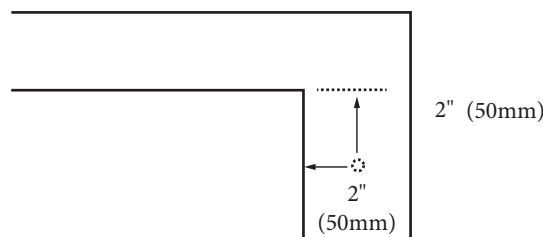

Quartzstone Countertop – 42"

Specification & Installation Guide

FEATURES

- Design: Quartzstone Countertop
- Material: Quartz composite.
- Dimension: 41-7/8" (1064 mm)L x 22-3/16" (564 mm)W x 3/4" (20 mm)H
- Basin cut-out for Madeli under mount sink CB-2015
- Faucet hole(s): Single or 8" widespread.
- 4"H backsplash is included
- Packaging Dimensions: 45" (1143 mm) x 25" (635 mm) x 4" (102 mm)
- Gross Weight: 62 lbs (28 kg)

TOP VIEW

UNDER SIDE VIEW (CLIP POSITIONS)

For clarification, please contact Madeli Customer Care at (800)-819-6988 or (305)-718-8817 Ext. 1

All dimensions are approximate and subject to standard tolerance. Specifications subject to change without prior notice.