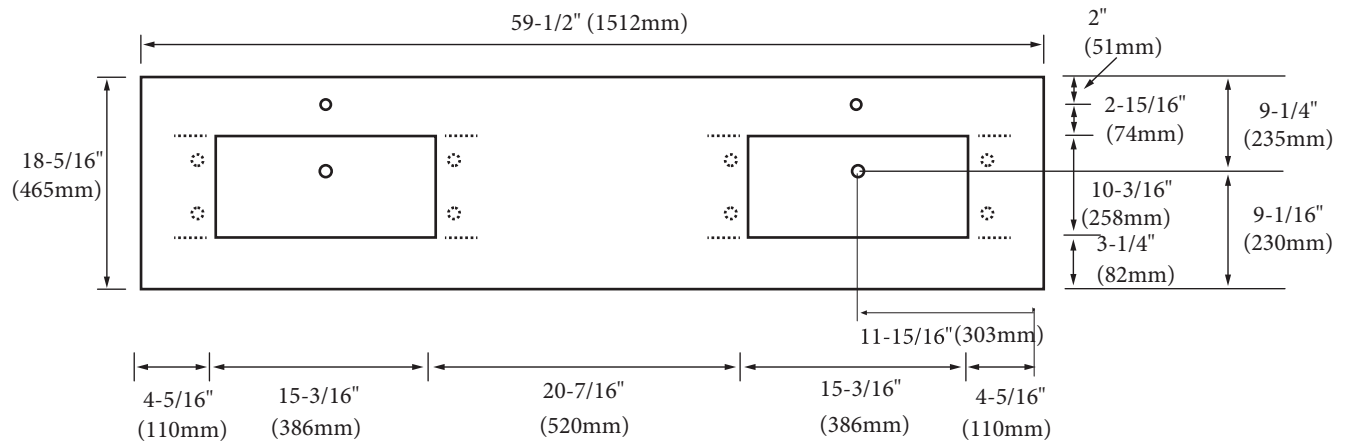

- QSA1812-60-210-XX - Single faucet (as shown)
- QSA1812-60-230-XX - 8" widespread

Quartzstone Countertop – 60" Double

Specification & Installation Guide

FEATURES

- Design: Quartzstone Countertop
- Material: Quartz composite.
- Dimension: 59-1/2" (1512 mm)L x 18-5/16" (465 mm)W x 3/4" (20 mm)H
- Two basins cut-out for Madeli under mount sink CB-1813.
- Faucet hole(s): Single or 8" widespread.
- Backsplash is not included.
- Packaging Dimensions: 63" (1600 mm) x 21" (534 mm) x 4" (102 mm)
- Gross Weight: 82 lbs (38 kg)

TOP VIEW

UNDER SIDE VIEW (CLIP POSITIONS)

For clarification, please contact Madeli Customer Care at (800)-819-6988 or (305)-718-8817 Ext. 1

All dimensions are approximate and subject to standard tolerance. Specifications subject to change without prior notice.