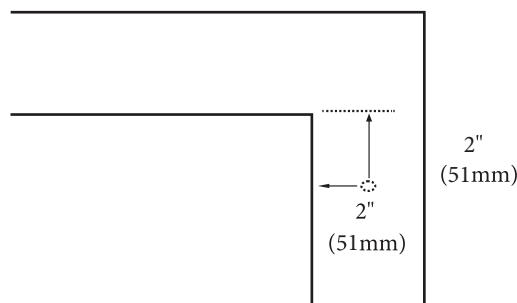

- QSA1812-60-210-XX - Single faucet (as shown)
- QSA1812-60-230-XX - 8" widespread

Quartzstone Countertop – 60" Double

Specification & Installation Guide

FEATURES

- Design: Quartzstone Countertop
- Material: Quartz composite.
- Dimension: 59-1/2" (1512 mm)L x 18-5/16" (465 mm)W x 3/4" (20 mm)H
- Two basins cut-out for Madeli under mount sink CB-1813.
- Faucet hole(s): Single or 8" widespread.
- Backsplash is not included.
- Packaging Dimensions: 63" (1600 mm) x 21" (534 mm) x 4" (102 mm)
- Gross Weight: 82 lbs (38 kg)

TOP VIEW

UNDER SIDE VIEW (CLIP POSITIONS)

For clarification, please contact Madeli Customer Care at (800)-819-6988 or (305)-718-8817 Ext. 1

All dimensions are approximate and subject to standard tolerance. Specifications subject to change without prior notice.