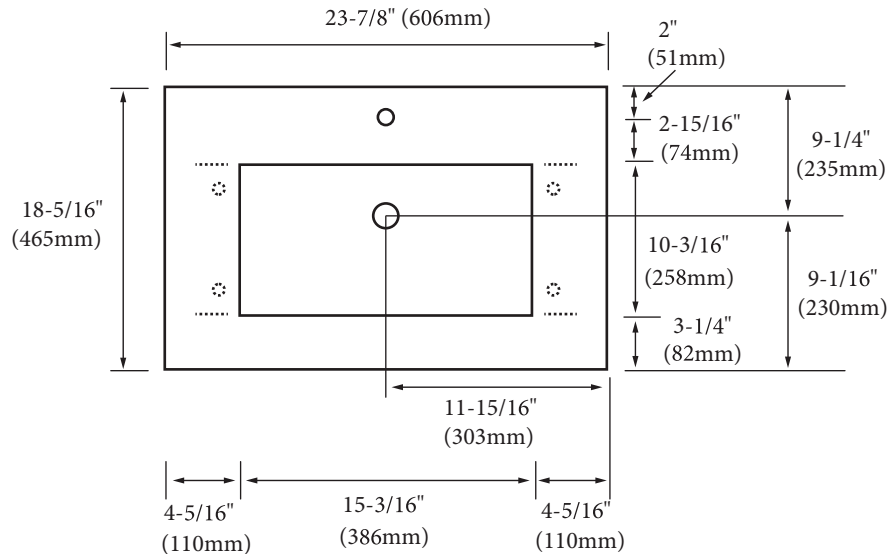

- QSA1812-24-110-XX - Single faucet (as shown)
- QSA1812-24-130-XX - 8" widespread

## Quartzstone Countertop – 24"

### FEATURES

- Design: Quartzstone Countertop
- Material: Quartz composite.
- Dimension: 23-7/8" (606 mm)L x 18-5/16" (465 mm)W x 3/4" (20 mm)H
- Basin cut-out for Madeli under mount sink CB-1813.
- Faucet hole(s): Single or 8" widespread.
- Backsplash is not included.
- Packaging Dimensions: 27" (686 mm) x 21" (534 mm) x 4" (102 mm)
- Gross Weight: 31 lbs (14 kg)

### UNDER SIDE VIEW (CLIP POSITIONS)

**For clarification, please contact Madeli Customer Care at (800)-819-6988 or (305)-718-8817 Ext. 1**

All dimensions are approximate and subject to standard tolerance. Specifications subject to change without prior notice.