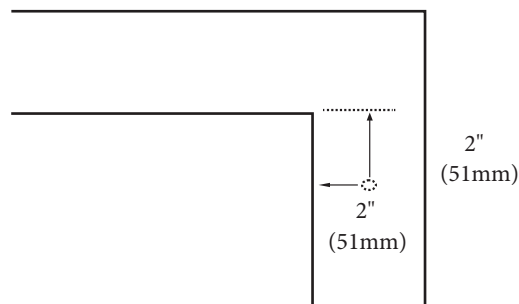

For clarification, please contact Madeli Customer Care at (800)-819-6988 or (305)-718-8817 Ext. 1

All dimensions are approximate and subject to standard tolerance. Specifications subject to change without prior notice.