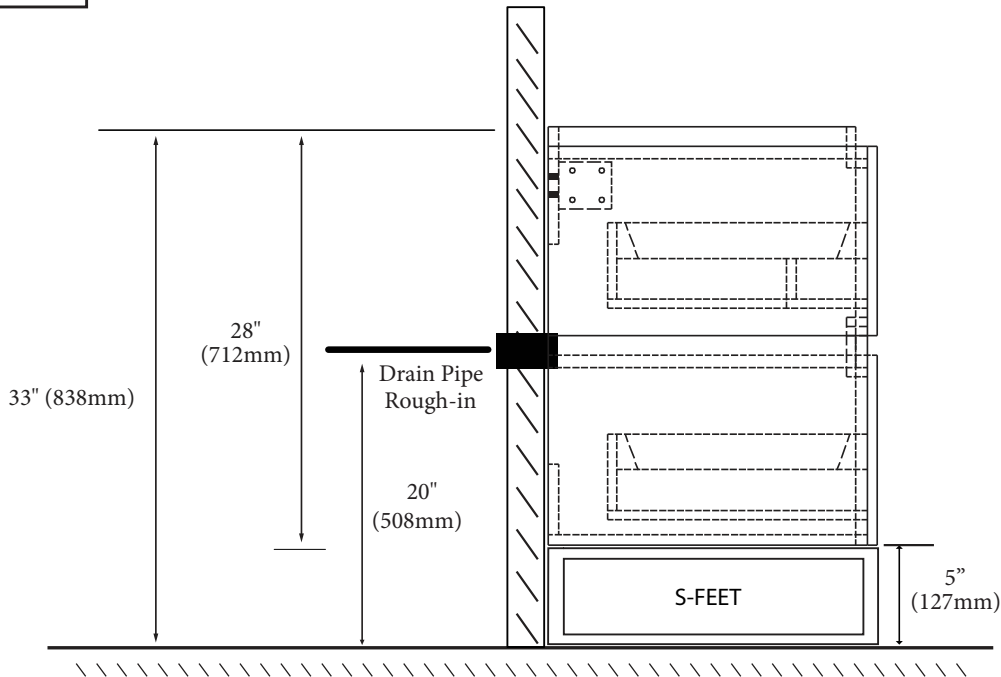

Metro - 48" Single Bowl

Specification & Installation Guide

Features

- Free standing 48" vanity : 33"(838mm)H x 22"(560mm)D x 47-5/8"(1210mm)W
- Furniture grade plywood layered with solid wood veneer and protected with several coats of polyurethane (No particle board or MDF used)
- Matching finish inside out
- Two fully adjustable drawers with full-extension soft-close European hardware
- Drawers include adjustable tempered glass dividers and retainers
- Feet option: 4 L-feet or 2 S-feet in polished chrome or brushed nickel.

Top/Basin options

- Quartzstone™ top & White ceramic basin
- Glossy White X-Stone top/basin
- Glossy or Matte White X-Stone flat countertop
- Tempered glass top and ceramic basin

Package Dimensions

52" x 26" x 30"

Weight

217 lbs. / 99 kgs

Metro - 48" Single Bowl

Specification & Installation Guide

FRONT VIEW

TOP VIEW

Metro - 48" Single Bowl Specification & Installation Guide

SIDE VIEW

ROUGH-IN DIMENSIONS

Metro - 48" Single Bowl

Specification & Installation Guide

INSTALLATION INSTRUCTIONS

1. Install feet

1. Place feet in indicated positions.
2. Mark screw locations.
3. Pre-drill holes with 5/64, 3/32 or 7/64 drill bit about 1/2" deep.
4. **DO NOT OVER TIGHTEN THE SCREWS. DOING SO WILL SPLIT THE WOOD SIDE PANEL.**
5. If using a regular battery drill, set clutch to minimum and increase setting as needed.
6. **DO NOT USE AN IMPACT DRILL. IT WILL SPLIT THE WOOD SIDE PANEL.**