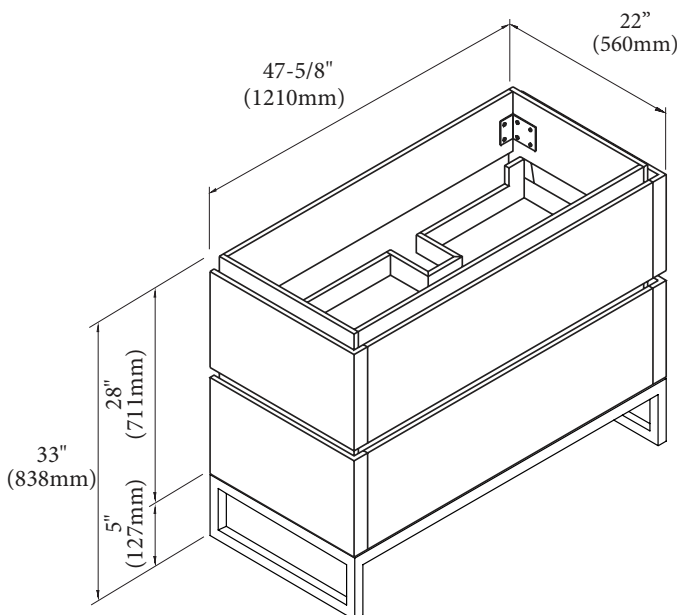

Metro - 48" Single Bowl

Specification & Installation Guide

Features

- Free standing 48" vanity : 33"(838mm)H x 22"(560mm)D x 47-5/8"(1210mm)W
- Furniture grade plywood layered with solid wood veneer and protected with several coats of polyurethane (No particle board or MDF used)
- Matching finish inside out
- Two fully adjustable drawers with full-extension soft-close European hardware
- Drawers include adjustable tempered glass dividers and retainers
- Feet option: 4 L-feet or 2 S-feet in polished chrome or brushed nickel.

Top/Basin options

- Quartzstone™ top & White ceramic basin
- Glossy White X-Stone top/basin
- Glossy or Matte White X-Stone flat countertop
- Tempered glass top and ceramic basin

Package Dimensions

52" x 26" x 30"

Weight

217 lbs. / 99 kgs

Metro - 48" Single Bowl

Specification & Installation Guide

FRONT VIEW

TOP VIEW

Metro - 48" Single Bowl Specification & Installation Guide

SIDE VIEW

ROUGH-IN DIMENSIONS

Metro - 48" Single Bowl

Specification & Installation Guide

INSTALLATION INSTRUCTIONS

1. Install feet

1. Place feet in indicated positions.
2. Mark screw locations.
3. Pre-drill holes with 5/64, 3/32 or 7/64 drill bit about 1/2" deep.
4. **DO NOT OVER TIGHTEN THE SCREWS. DOING SO WILL SPLIT THE WOOD SIDE PANEL.**
5. If using a regular battery drill, set clutch to minimum and increase setting as needed.
6. **DO NOT USE AN IMPACT DRILL. IT WILL SPLIT THE WOOD SIDE PANEL.**