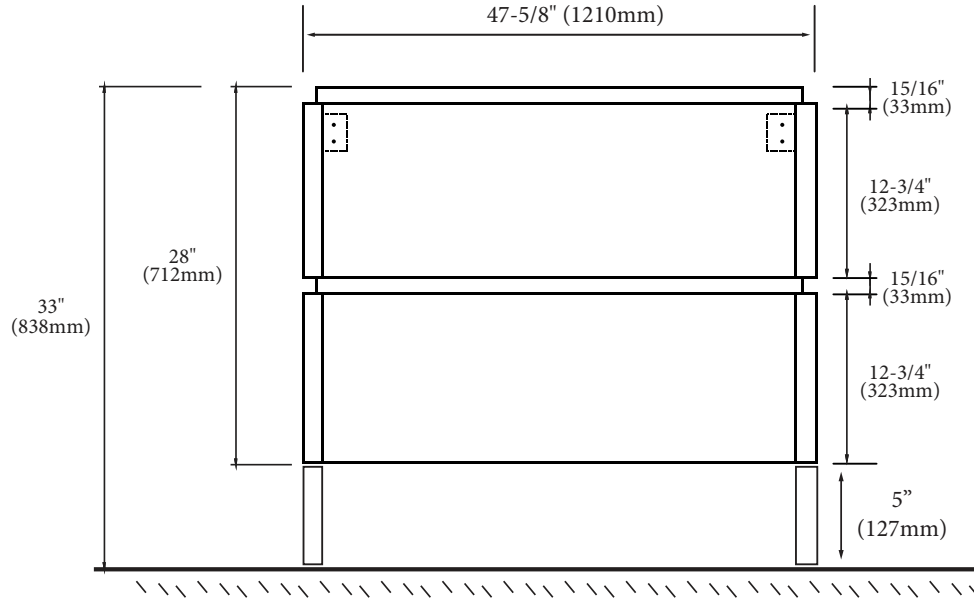

Metro - 48" Single Bowl

Specification & Installation Guide

Features

- Free standing 48" vanity : 33"(838mm)H x 22"(560mm)D x 47-5/8"(1210mm)W
- Furniture grade plywood layered with solid wood veneer and protected with several coats of polyurethane (No particle board or MDF used)
- Matching finish inside out
- Two fully adjustable drawers with full-extension soft-close European hardware
- Drawers include adjustable tempered glass dividers and retainers
- Feet option: 4 L-feet or 2 S-feet in polished chrome or brushed nickel.

Top/Basin options

- Quartzstone™ top & White ceramic basin
- Glossy White X-Stone top/basin
- Glossy or Matte White X-Stone flat countertop
- Tempered glass top and ceramic basin

Package Dimensions

52" x 26" x 30"

Weight

217 lbs. / 99 kgs

Metro - 48" Single Bowl

Specification & Installation Guide

FRONT VIEW

TOP VIEW

Metro - 48" Single Bowl Specification & Installation Guide

SIDE VIEW

ROUGH-IN DIMENSIONS

Metro - 48" Single Bowl

Specification & Installation Guide

INSTALLATION INSTRUCTIONS

1. Install feet

1. Place feet in indicated positions.
2. Mark screw locations.
3. Pre-drill holes with 5/64, 3/32 or 7/64 drill bit about 1/2" deep.
4. **DO NOT OVER TIGHTEN THE SCREWS. DOING SO WILL SPLIT THE WOOD SIDE PANEL.**
5. If using a regular battery drill, set clutch to minimum and increase setting as needed.
6. **DO NOT USE AN IMPACT DRILL. IT WILL SPLIT THE WOOD SIDE PANEL.**