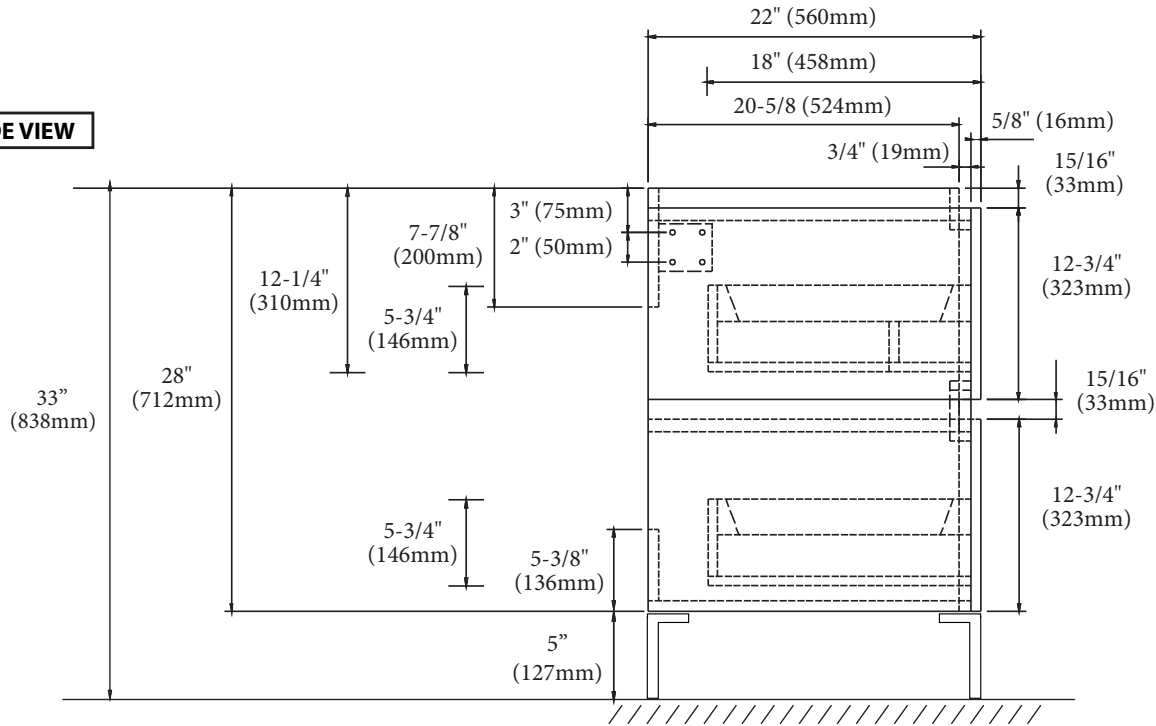

Metro - 48" Single Bowl

Specification & Installation Guide

Features

- Free standing 48" vanity : 33"(838mm)H x 22"(560mm)D x 47-5/8"(1210mm)W
- Furniture grade plywood layered with solid wood veneer and protected with several coats of polyurethane (No particle board or MDF used)
- Matching finish inside out
- Two fully adjustable drawers with full-extension soft-close European hardware
- Drawers include adjustable tempered glass dividers and retainers
- Feet option: 4 L-feet or 2 S-feet in polished chrome or brushed nickel.

Top/Basin options

- Quartzstone™ top & White ceramic basin
- Glossy White X-Stone top/basin
- Glossy or Matte White X-Stone flat countertop
- Tempered glass top and ceramic basin

Package Dimensions

52" x 26" x 30"

Weight

217 lbs. / 99 kgs

Metro - 48" Single Bowl

Specification & Installation Guide

FRONT VIEW

TOP VIEW

Metro - 48" Single Bowl Specification & Installation Guide

SIDE VIEW

ROUGH-IN DIMENSIONS

Metro - 48" Single Bowl

Specification & Installation Guide

INSTALLATION INSTRUCTIONS

1. Install feet

1. Place feet in indicated positions.
2. Mark screw locations.
3. Pre-drill holes with 5/64, 3/32 or 7/64 drill bit about 1/2" deep.
4. **DO NOT OVER TIGHTEN THE SCREWS. DOING SO WILL SPLIT THE WOOD SIDE PANEL.**
5. If using a regular battery drill, set clutch to minimum and increase setting as needed.
6. **DO NOT USE AN IMPACT DRILL. IT WILL SPLIT THE WOOD SIDE PANEL.**