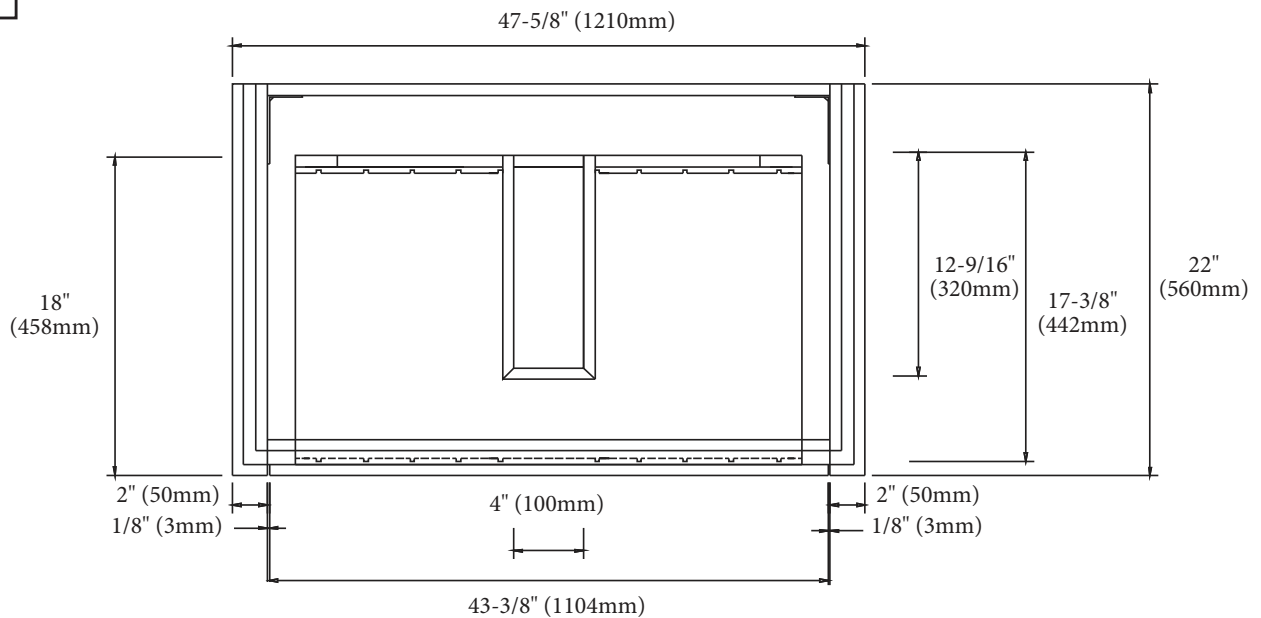

Metro - 48" Single Bowl

Specification & Installation Guide

Features

- Free standing 48" vanity : 33"(838mm)H x 22"(560mm)D x 47-5/8"(1210mm)W
- Furniture grade plywood layered with solid wood veneer and protected with several coats of polyurethane (No particle board or MDF used)
- Matching finish inside out
- Two fully adjustable drawers with full-extension soft-close European hardware
- Drawers include adjustable tempered glass dividers and retainers
- Feet option: 4 L-feet or 2 S-feet in polished chrome or brushed nickel.

Top/Basin options

- Quartzstone™ top & White ceramic basin
- Glossy White X-Stone top/basin
- Glossy or Matte White X-Stone flat countertop
- Tempered glass top and ceramic basin

Package Dimensions

52" x 26" x 30"

Weight

217 lbs. / 99 kgs

Metro - 48" Single Bowl

Specification & Installation Guide

FRONT VIEW

TOP VIEW

Metro - 48" Single Bowl Specification & Installation Guide

SIDE VIEW

ROUGH-IN DIMENSIONS

Metro - 48" Single Bowl

Specification & Installation Guide

INSTALLATION INSTRUCTIONS

1. Install feet

1. Place feet in indicated positions.
2. Mark screw locations.
3. Pre-drill holes with 5/64, 3/32 or 7/64 drill bit about 1/2" deep.
4. **DO NOT OVER TIGHTEN THE SCREWS. DOING SO WILL SPLIT THE WOOD SIDE PANEL.**
5. If using a regular battery drill, set clutch to minimum and increase setting as needed.
6. **DO NOT USE AN IMPACT DRILL. IT WILL SPLIT THE WOOD SIDE PANEL.**