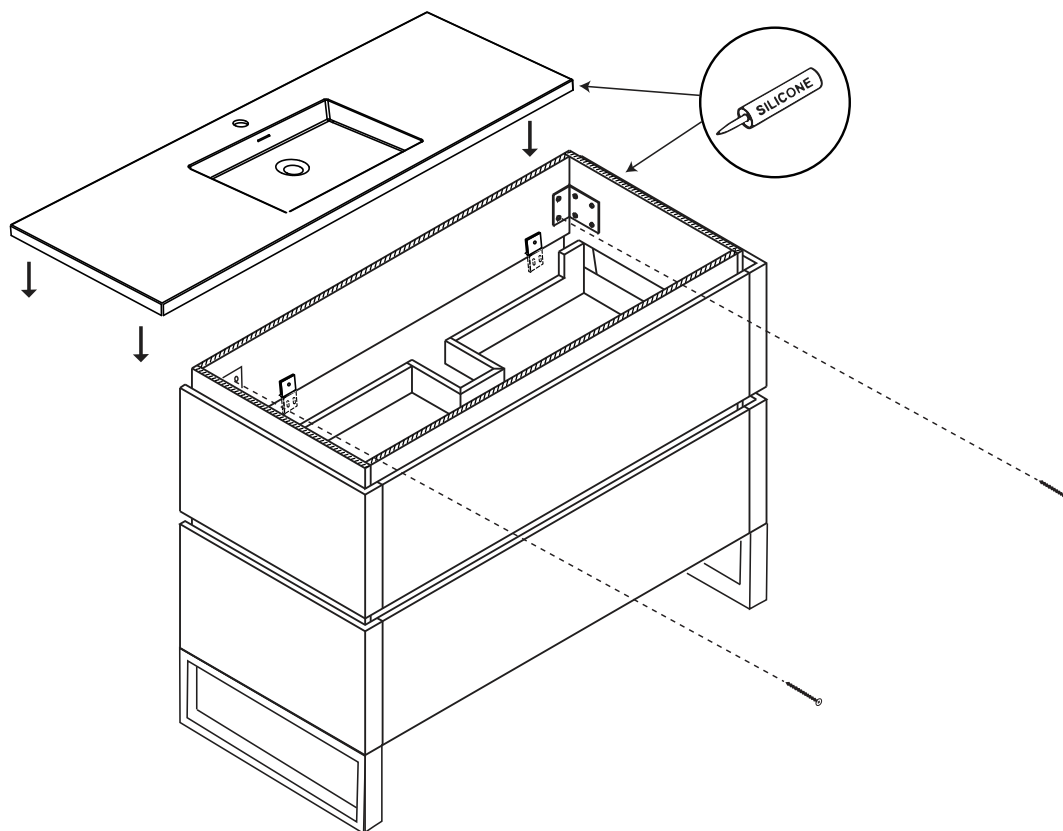

Metro - 48" Single Bowl

Specification & Installation Guide

Features

- Free standing 48" vanity : 33"(838mm)H x 22"(560mm)D x 47-5/8"(1210mm)W
- Furniture grade plywood layered with solid wood veneer and protected with several coats of polyurethane (No particle board or MDF used)
- Matching finish inside out
- Two fully adjustable drawers with full-extension soft-close European hardware
- Drawers include adjustable tempered glass dividers and retainers
- Feet option: 4 L-feet or 2 S-feet in polished chrome or brushed nickel.

ROUGH-IN DIMENSIONS

Metro - 48" Single Bowl

Specification & Installation Guide

INSTALLATION INSTRUCTIONS

1. Install feet

1. Place feet in indicated positions.
2. Mark screw locations.
3. Pre-drill holes with 5/64, 3/32 or 7/64 drill bit about 1/2" deep.
4. **DO NOT OVER TIGHTEN THE SCREWS. DOING SO WILL SPLIT THE WOOD SIDE PANEL.**
5. If using a regular battery drill, set clutch to minimum and increase setting as needed.
6. **DO NOT USE AN IMPACT DRILL. IT WILL SPLIT THE WOOD SIDE PANEL.**

04 | Page

Metro - 48" Single Bowl

Specification & Installation Guide

CABINET PLACEMENT & INSTALLATION - SECURE CABINET TO WALL

- 1) Level cabinet in position
- 2) Secure cabinet with screws in drywall studs
- 3) Install countertop with silicone