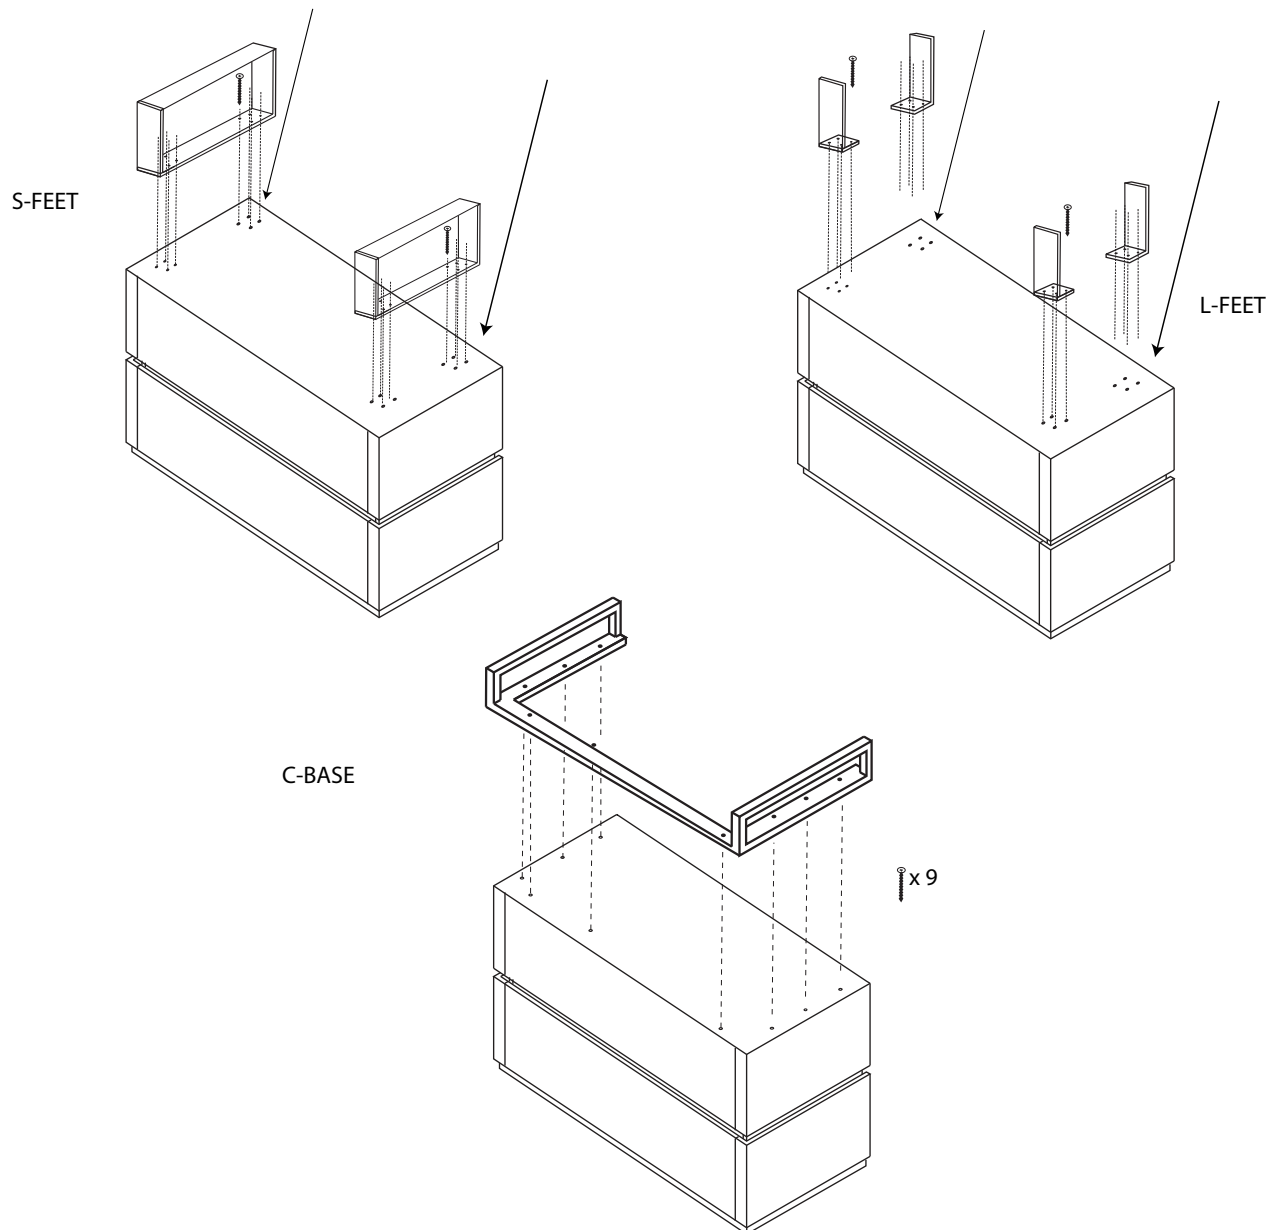

Metro - 48" Single Bowl

Specification & Installation Guide

Features

- Free standing 48" vanity : 33"(838mm)H x 22"(560mm)D x 47-5/8"(1210mm)W
- Furniture grade plywood layered with solid wood veneer and protected with several coats of polyurethane (No particle board or MDF used)
- Matching finish inside out
- Two fully adjustable drawers with full-extension soft-close European hardware
- Drawers include adjustable tempered glass dividers and retainers
- Feet option: 4 L-feet or 2 S-feet in polished chrome or brushed nickel.

Weight

217 lbs. / 99 kgs

Metro - 48" Single Bowl

Specification & Installation Guide

FRONT VIEW

TOP VIEW

Metro - 48" Single Bowl Specification & Installation Guide

SIDE VIEW

ROUGH-IN DIMENSIONS

Metro - 48" Single Bowl

Specification & Installation Guide

INSTALLATION INSTRUCTIONS

1. Install feet

1. Place feet in indicated positions.
2. Mark screw locations.
3. Pre-drill holes with 5/64, 3/32 or 7/64 drill bit about 1/2" deep.
4. **DO NOT OVER TIGHTEN THE SCREWS. DOING SO WILL SPLIT THE WOOD SIDE PANEL.**
5. If using a regular battery drill, set clutch to minimum and increase setting as needed.
6. **DO NOT USE AN IMPACT DRILL. IT WILL SPLIT THE WOOD SIDE PANEL.**

04 | Page

Metro - 48" Single Bowl

Specification & Installation Guide

CABINET PLACEMENT & INSTALLATION - SECURE CABINET TO WALL

- 1) Level cabinet in position
- 2) Secure cabinet with screws in drywall studs
- 3) Install countertop with silicone