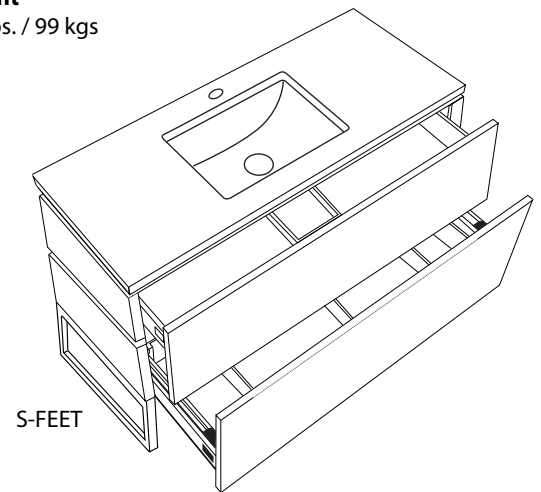

Metro - 48" Single Bowl

Specification & Installation Guide

Features

- Free standing 48" vanity : 33"(838mm)H x 22"(560mm)D x 47-5/8"(1210mm)W
- Furniture grade plywood layered with solid wood veneer and protected with several coats of polyurethane (No particle board or MDF used)
- Matching finish inside out
- Two fully adjustable drawers with full-extension soft-close European hardware
- Drawers include adjustable tempered glass dividers and retainers
- Feet option: 4 L-feet or 2 S-feet in polished chrome or brushed nickel.

Top/Basin options

- Quartzstone™ top & White ceramic basin
- Glossy White X-Stone top/basin
- Glossy or Matte White X-Stone flat countertop
- Tempered glass top and ceramic basin

Package Dimensions

52" x 26" x 30"

Weight

217 lbs. / 99 kgs

Metro - 48" Single Bowl

Specification & Installation Guide

FRONT VIEW

TOP VIEW

Metro - 48" Single Bowl Specification & Installation Guide

SIDE VIEW