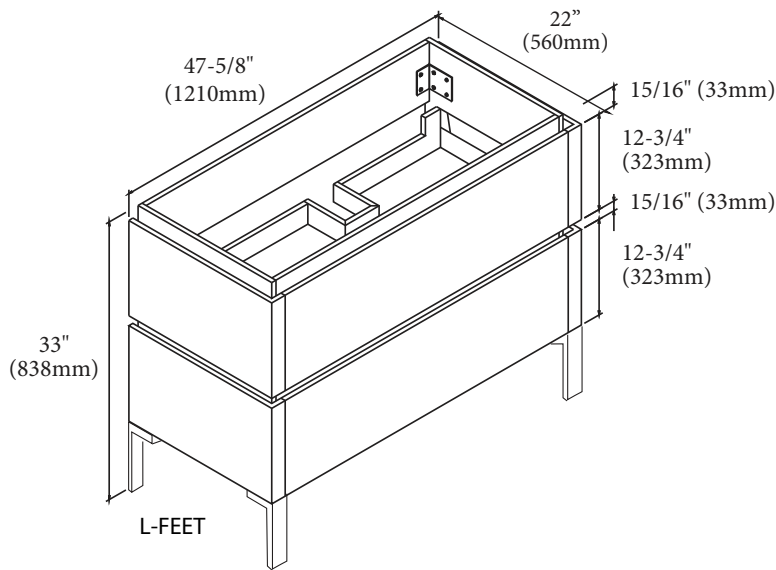

Metro - 48" Single Bowl

Specification & Installation Guide

Features

- Free standing 48" vanity : 33"(838mm)H x 22"(560mm)D x 47-5/8"(1210mm)W
- Furniture grade plywood layered with solid wood veneer and protected with several coats of polyurethane (No particle board or MDF used)
- Matching finish inside out
- Two fully adjustable drawers with full-extension soft-close European hardware
- Drawers include adjustable tempered glass dividers and retainers
- Feet option: 4 L-feet or 2 S-feet in polished chrome or brushed nickel.

Top/Basin options

- Quartzstone™ top & White ceramic basin
- Glossy White X-Stone top/basin
- Glossy or Matte White X-Stone flat countertop
- Tempered glass top and ceramic basin

Package Dimensions

52" x 26" x 30"

Weight

217 lbs. / 99 kgs

Metro - 48" Single Bowl

Specification & Installation Guide

FRONT VIEW

TOP VIEW

Metro - 48" Single Bowl Specification & Installation Guide

SIDE VIEW

ROUGH-IN DIMENSIONS

Metro - 48" Single Bowl

Specification & Installation Guide

INSTALLATION INSTRUCTIONS

1. Install feet

1. Place feet in indicated positions.
2. Mark screw locations.
3. Pre-drill holes with 5/64, 3/32 or 7/64 drill bit about 1/2" deep.
4. **DO NOT OVER TIGHTEN THE SCREWS. DOING SO WILL SPLIT THE WOOD SIDE PANEL.**
5. If using a regular battery drill, set clutch to minimum and increase setting as needed.
6. **DO NOT USE AN IMPACT DRILL. IT WILL SPLIT THE WOOD SIDE PANEL.**