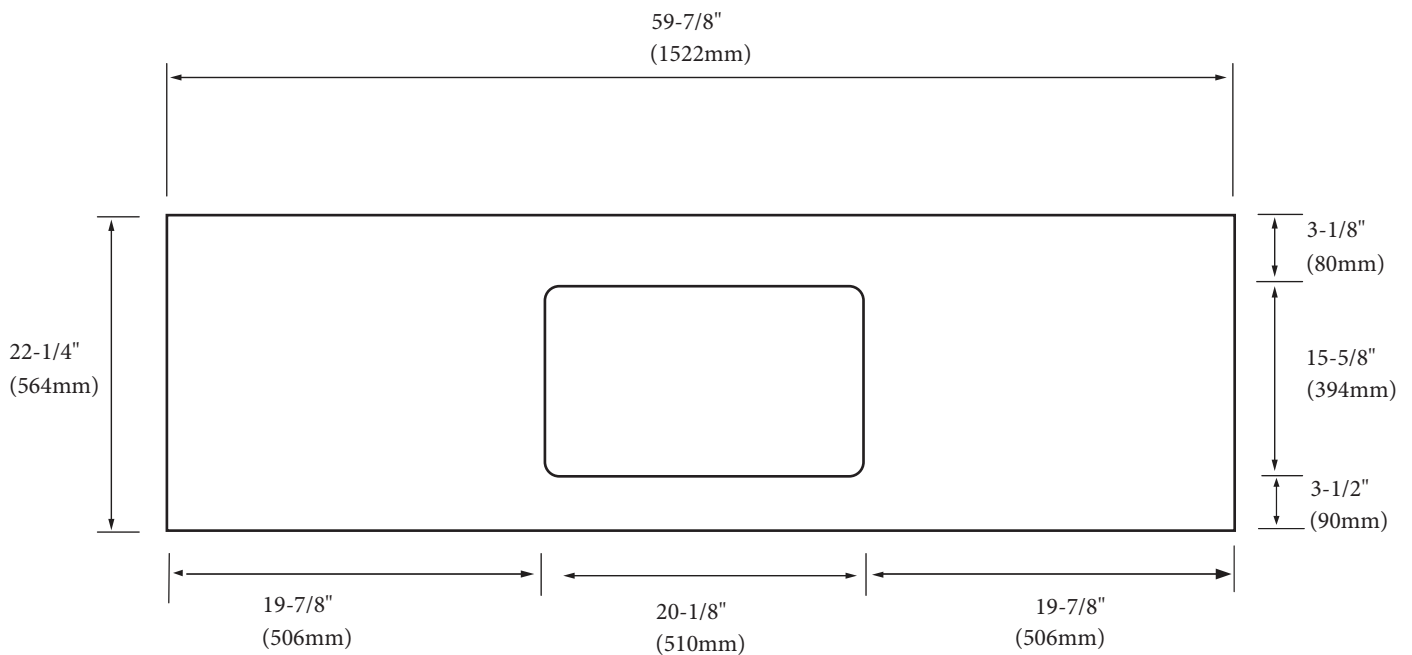

Glass Top/Basin 60"

Specification & Installation Guide

FEATURES

- Design: Glass Countertop
- Material: Tempered Glass
- Type: Above-counter with pre cut-out hole
- Dimension: 59-15/16" (1522 mm)L x 22-1/4" (564 mm)W x 5/8" (15 mm)H
- Pre cut-out hole for Madeli semi-recess ceramic basin CB-7124-WH or CB-6124-WH
- 4"H backsplash is included
- Packaging Dimensions: 64" (1626mm) x 27" (686mm) x 3" (76mm)
- Gross Weight: 66 lbs (30 kg)

FINISHES

- Winter White (WW)
- Smoke Grey (SM)

For clarification, please contact Madeli Customer Care at (800)-819-6988 or (305)-718-8817 Ext. 1

All dimensions are approximate and subject to standard tolerance. Specifications subject to change without prior notice.