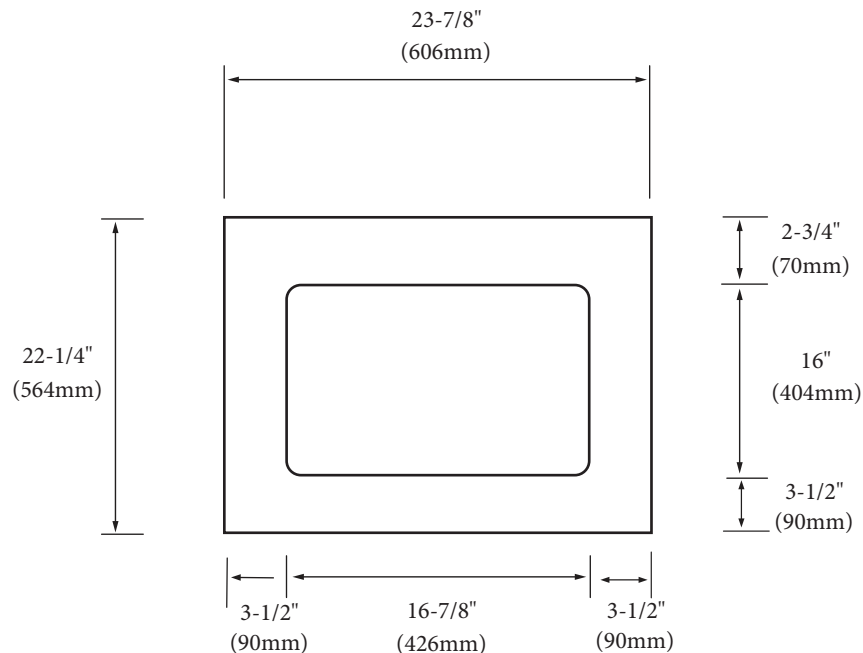

Glass Top/Basin 24"

Specification & Installation Guide

FEATURES

- Design: Glass Countertop
- Material: Tempered Glass
- Type: Above-counter with pre cut-out hole
- Dimension: 23-7/8" (606mm)L x 22-1/4" (564mm)W x 5/8" (15mm)H
- Pre cut-out hole for Madeli semi-recess ceramic basin CB-7120-WH or CB-6120-WH
- 4"H backsplash is included
- Packaging Dimensions: 28" (711mm) x 27" (686mm) x 3" (76mm)
- Gross Weight: 27 lbs (12 kg)

FINISHES

- Winter White (WW)
- Smoke Grey (SM)

For clarification, please contact Madeli Customer Care at (800)-819-6988 or (305)-718-8817 Ext. 1

All dimensions are approximate and subject to standard tolerance. Specifications subject to change without prior notice.