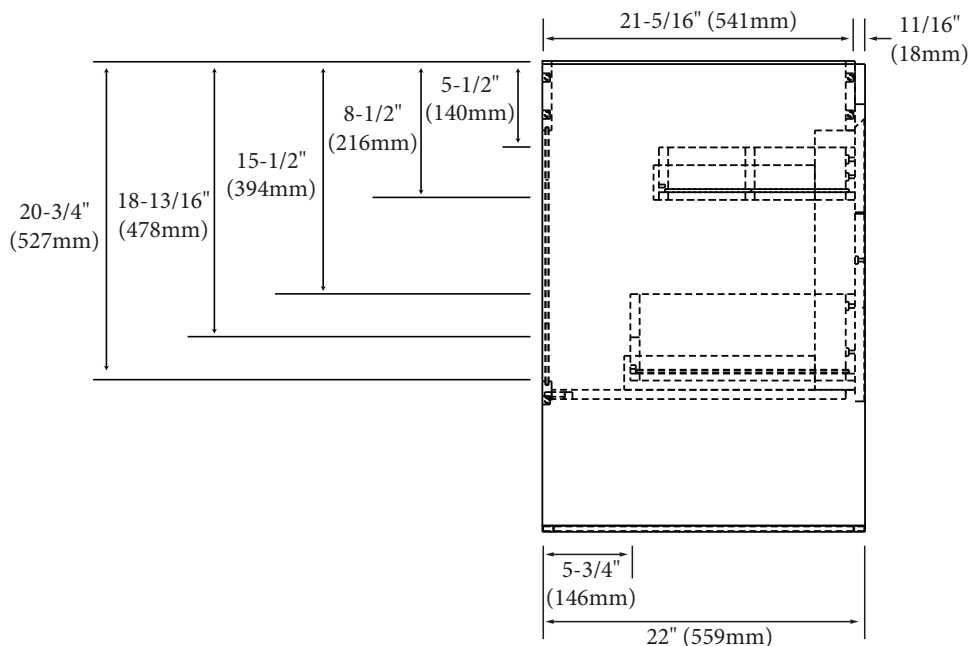

### Features

- Free Standing 30" vanity: 32-1/16" (815mm)H x 22"(559mm)D x 29-5/8" (753mm)W
- Furniture grade plywood layered with solid wood veneer and protected with several coats of polyurethane (No particle board or MDF used).
- Matching finish inside out
- Two drawers of different depths with full-extension soft-close European hardware.
- The bottom drawer includes adjustable tempered glass dividers.
- Handle and legs: Polished chrome finish

### Package Dimensions

32" x 26" x 35"

### Weight

121 lbs. / 55 kgs.

### SIDE VIEW

**For clarification, please contact Madeli Customer Care at (800)-819-6988 or (305)-718-8817 Ext. 1**

All dimensions are approximate and subject to standard tolerance. Specifications subject to change without prior notice.