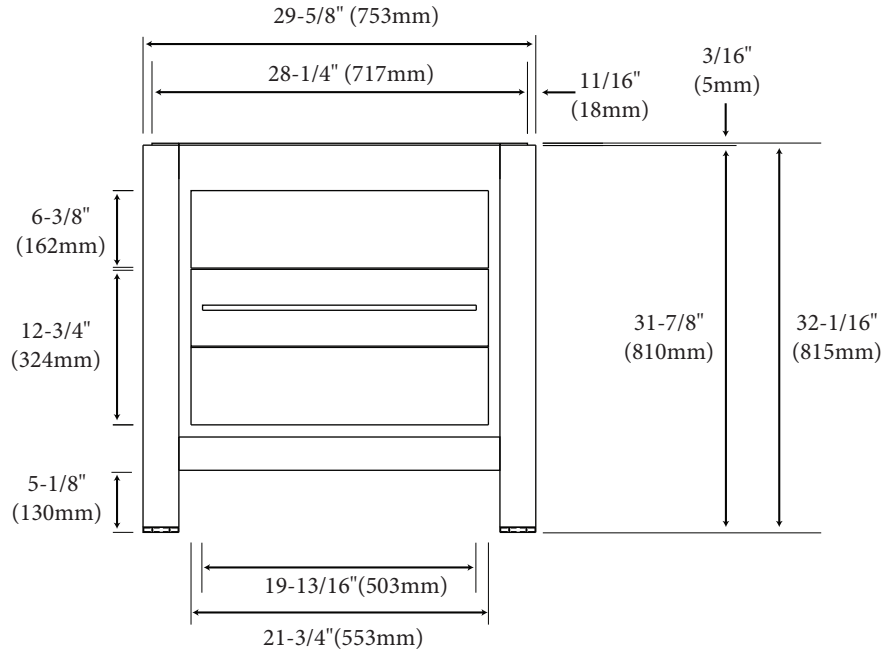

Vicenza - 30"

Specification & Installation Guide

FRONT VIEW