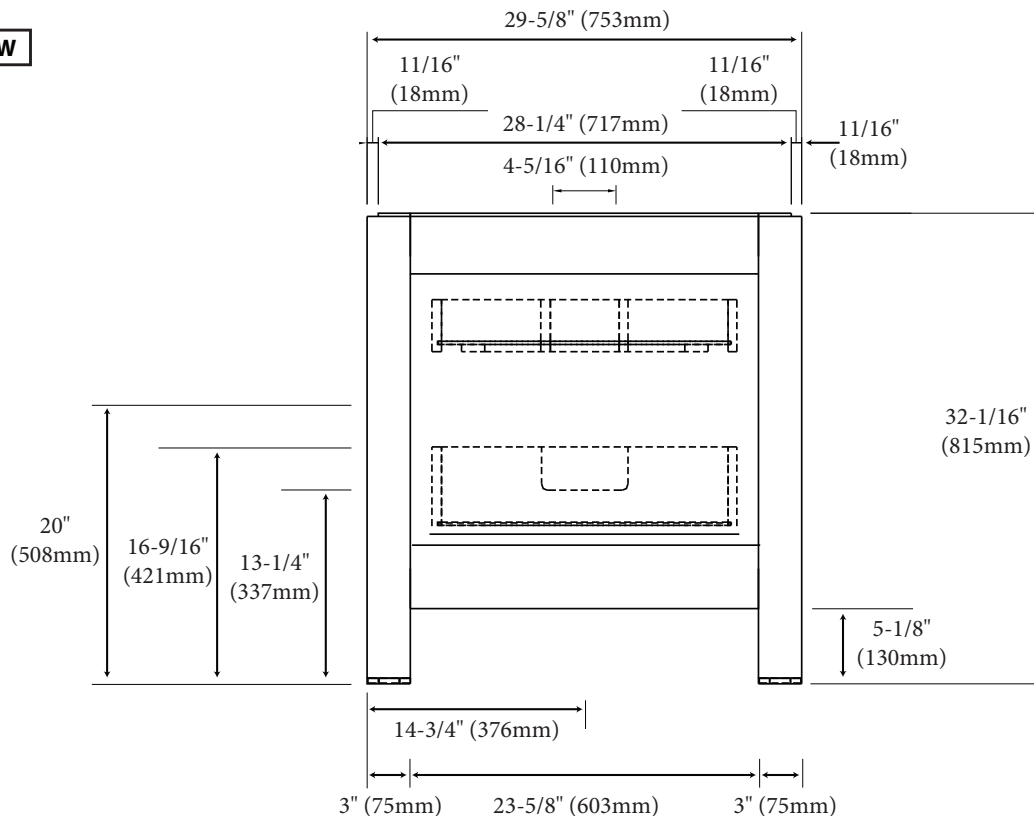

BACK VIEW

For clarification, please contact Madeli Customer Care at (800)-819-6988 or (305)-718-8817 Ext. 1

All dimensions are approximate and subject to standard tolerance. Specifications subject to change without prior notice.