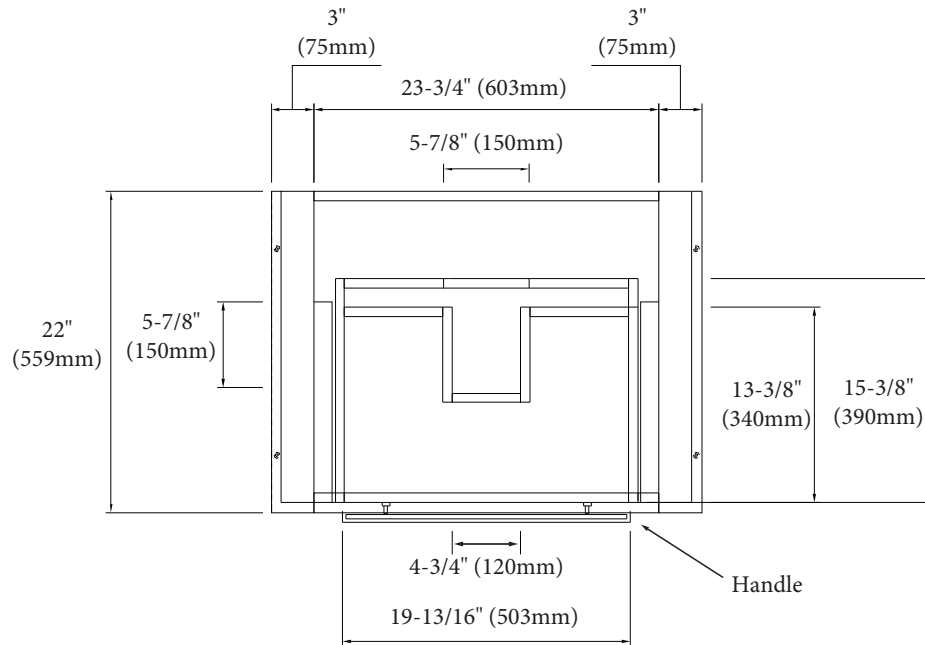

Vicenza - 30"

Specification & Installation Guide

TOP VIEW