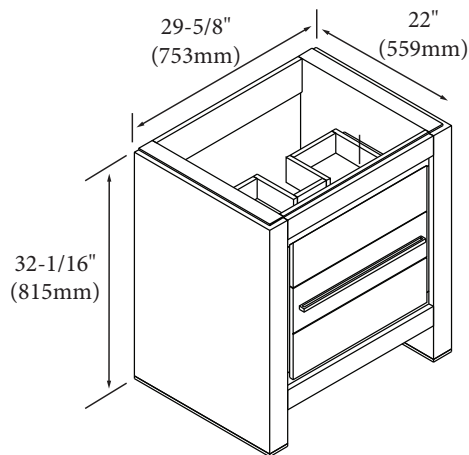

### Features

- Free Standing 30" vanity: 32-1/16" (815mm)H x 22"(559mm)D x 29-5/8" (753mm)W
- Furniture grade plywood layered with solid wood veneer and protected with several coats of polyurethane (No particle board or MDF used).
- Matching finish inside out
- Two drawers of different depths with full-extension soft-close European hardware.
- The bottom drawer includes adjustable tempered glass dividers.
- Handle and legs: Polished chrome finish

### Package Dimensions

32" x 26" x 35"

### Weight

121 lbs. / 55 kgs.